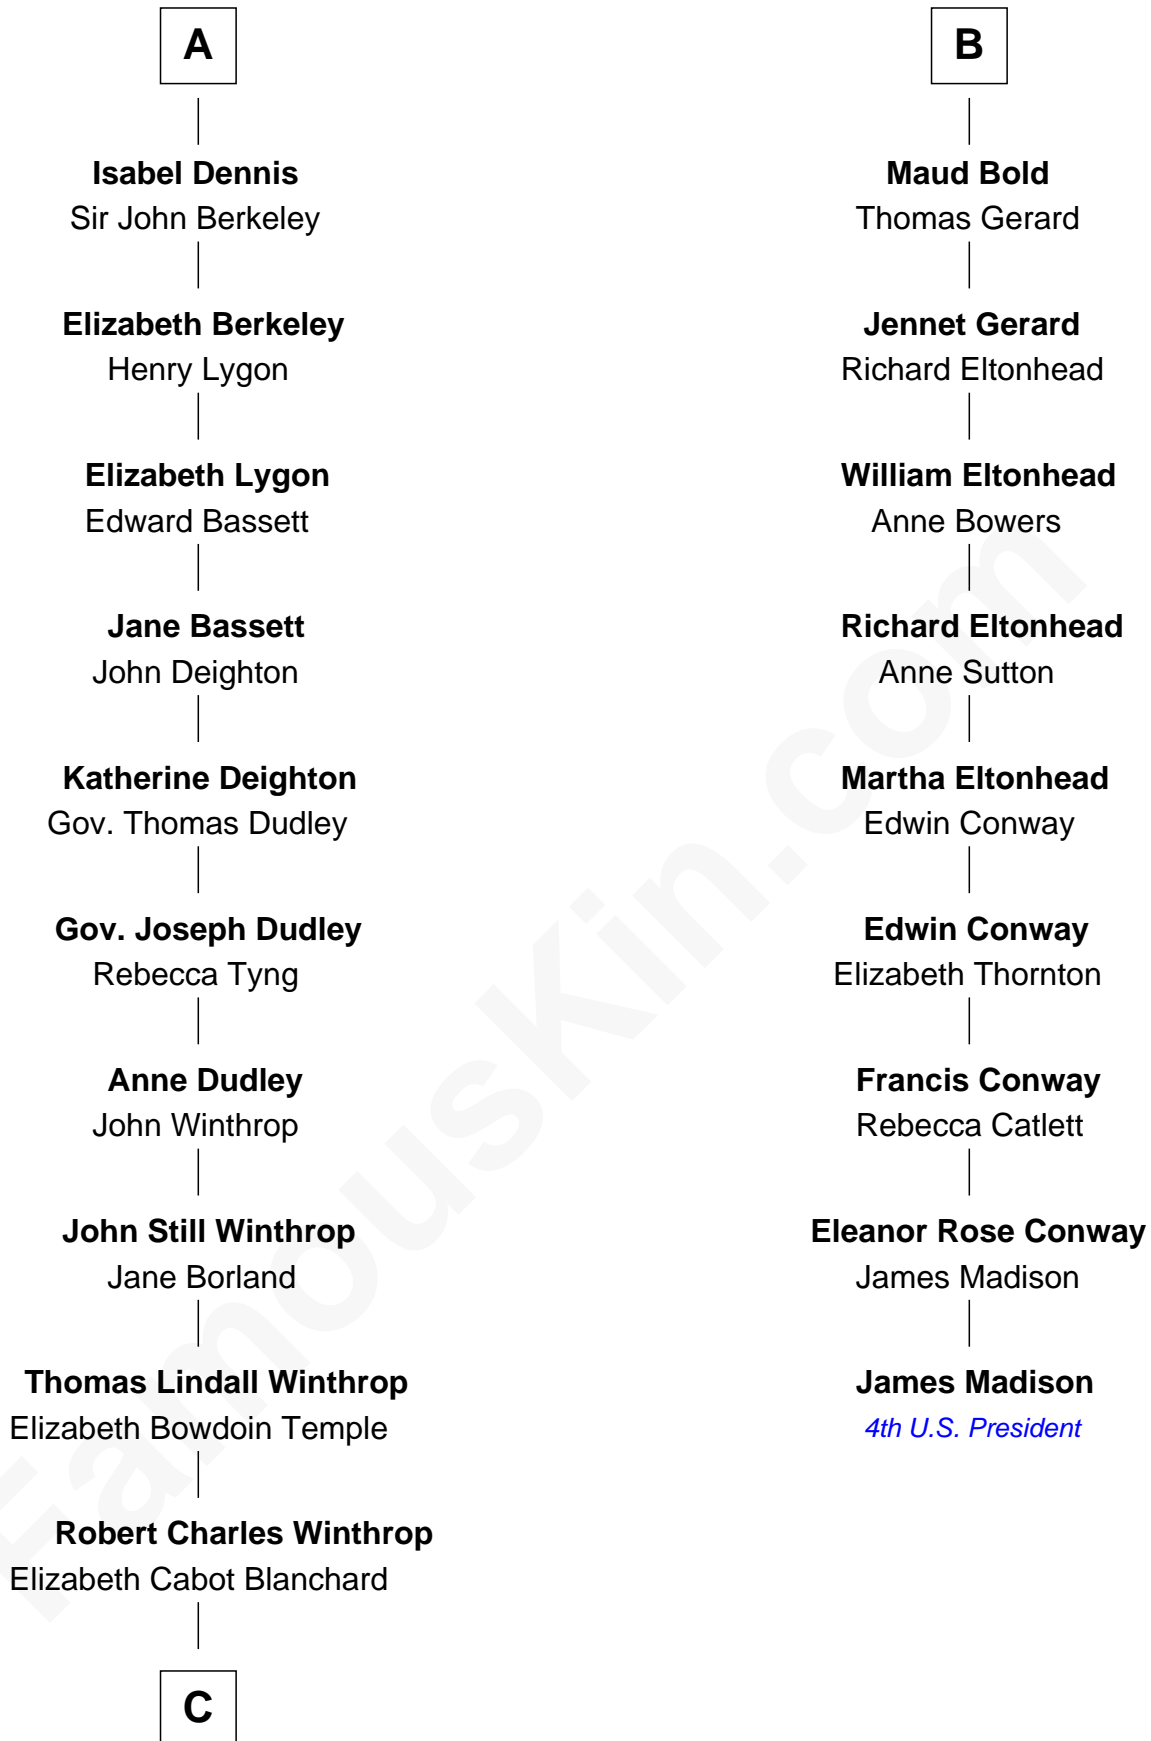

FamousKin.com

Relationship Chart of

John Kerry

68th U.S. Secretary of State

15th cousin 5 times removed of

James Madison

4th U.S. President

Humphrey de Bohun

Maud de Fiennes

C

Robert Charles Winthrop

Elizabeth Mason

Margaret Tyndal Winthrop

James Grant Forbes

Rosemary Isabel Forbes

Richard John Kerry