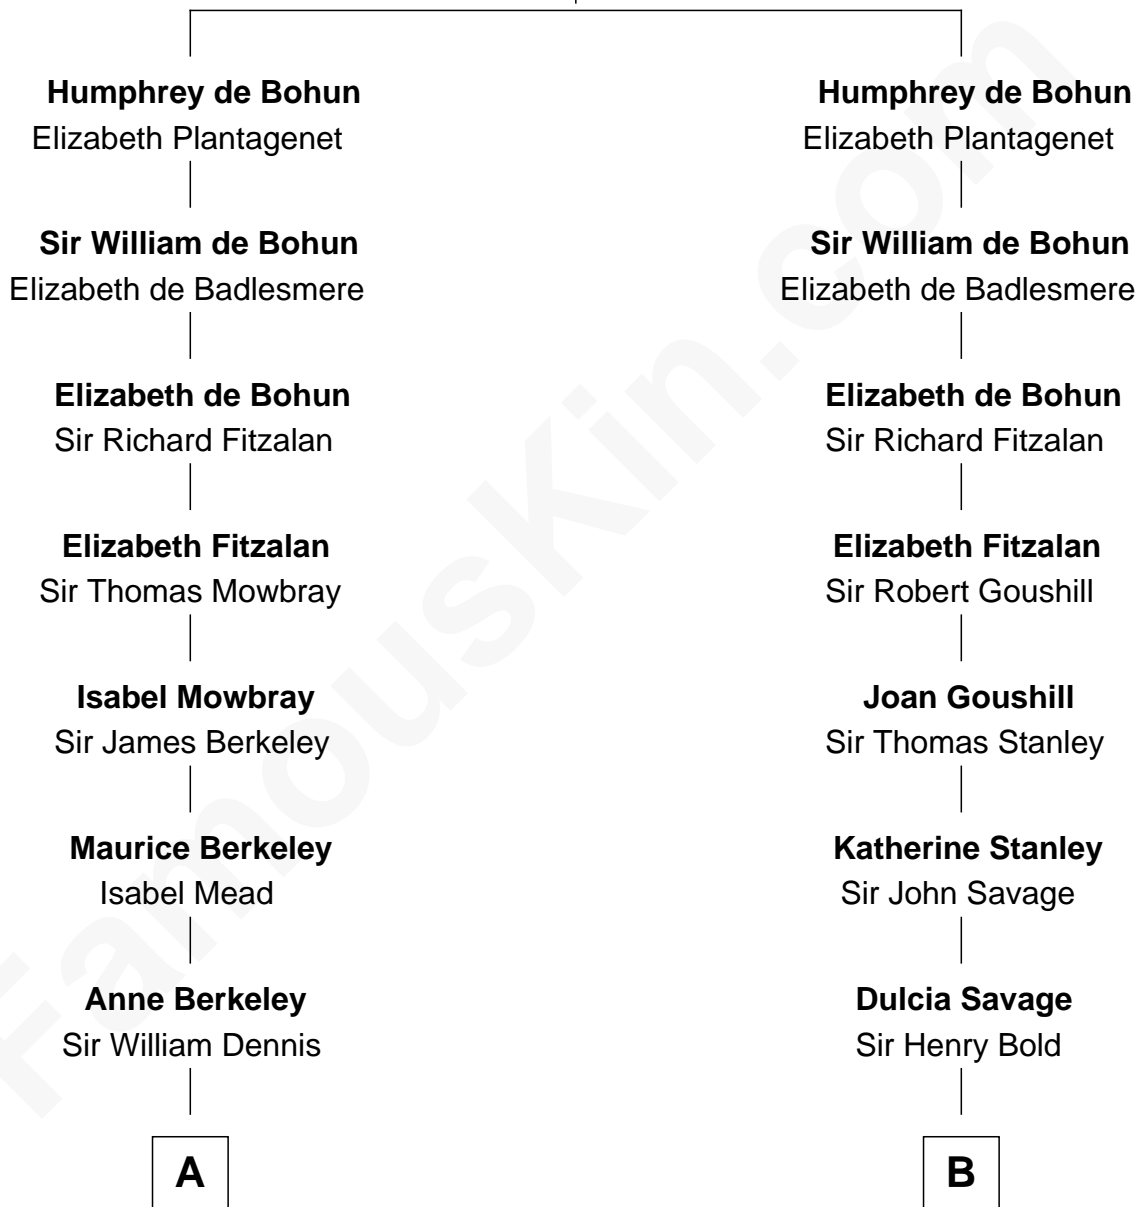

FamousKin.com

Relationship Chart of

John Kerry

68th U.S. Secretary of State

15th cousin 5 times removed of

James Madison

4th U.S. President

Humphrey de Bohun

Maud de Fiennes

C

Robert Charles Winthrop

Elizabeth Mason

Margaret Tyndal Winthrop

James Grant Forbes

Rosemary Isabel Forbes

Richard John Kerry