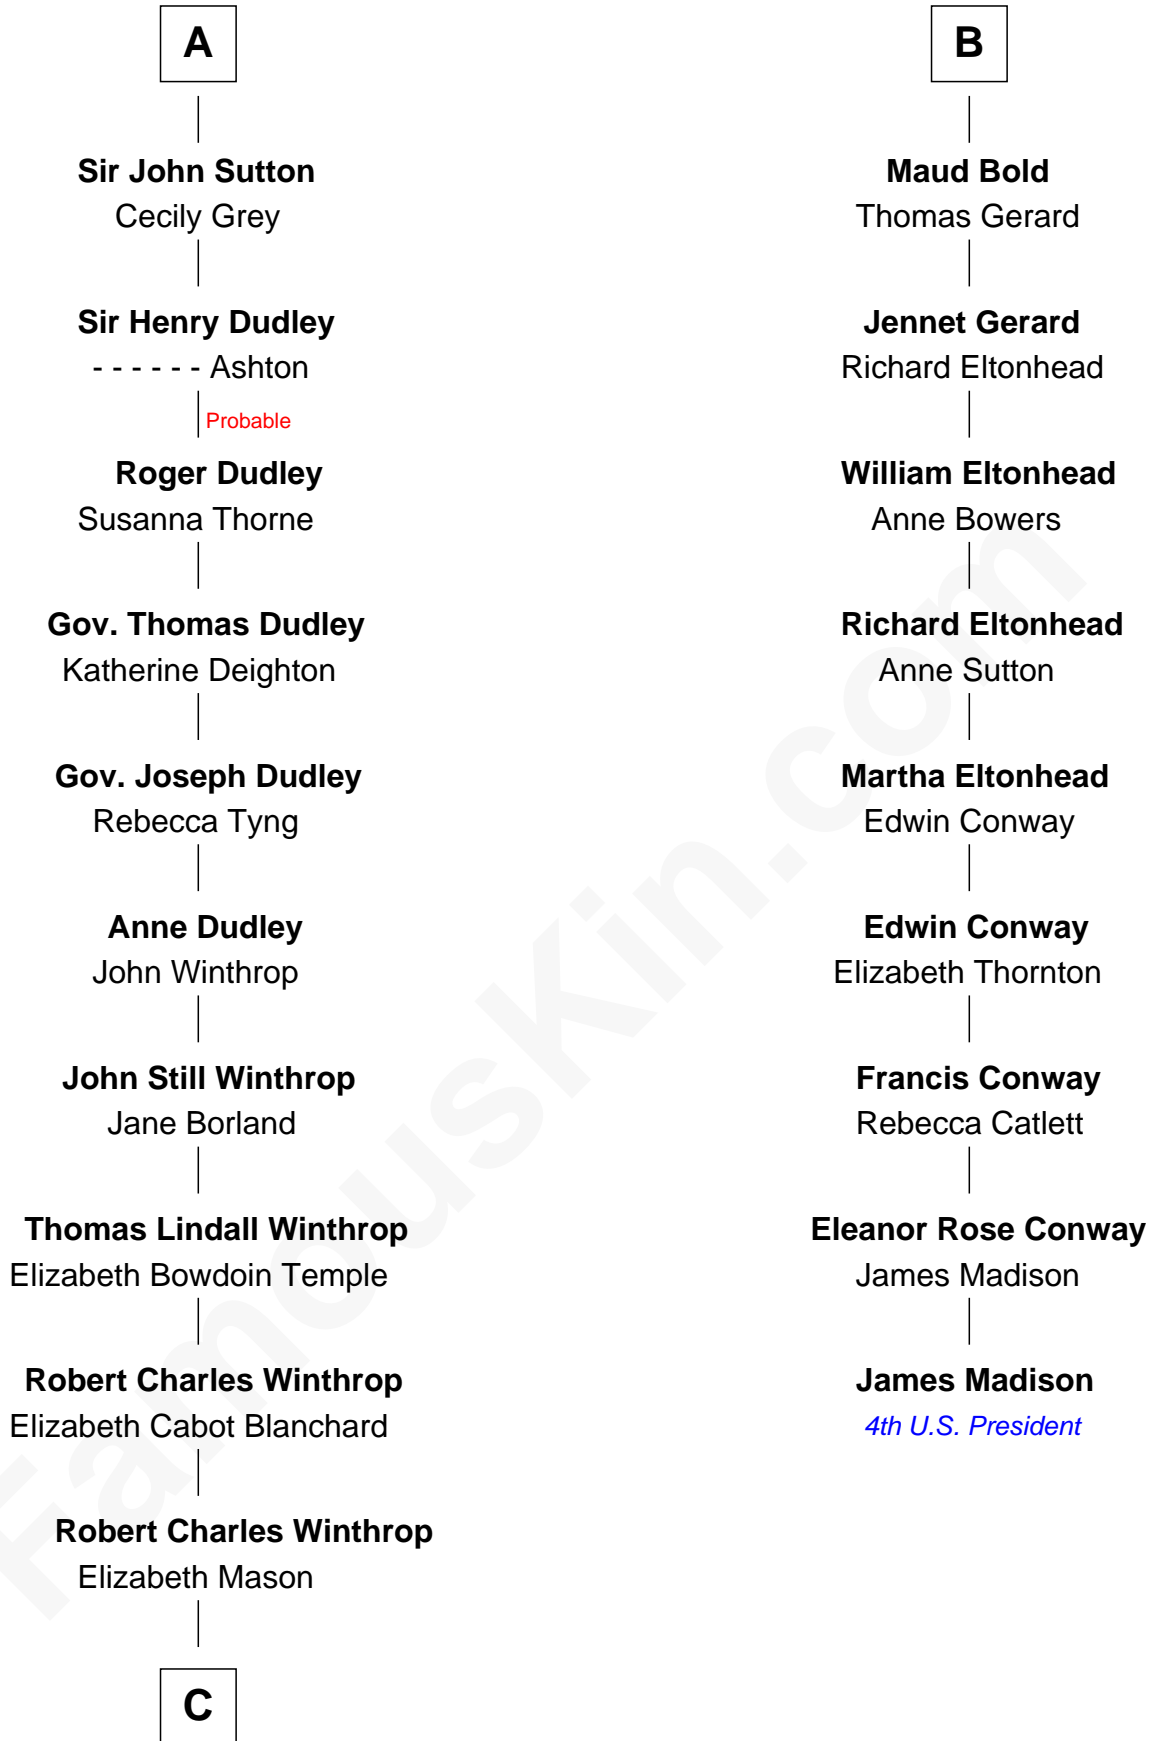

FamousKin.com Relationship Chart of

John Kerry

68th U.S. Secretary of State

15th cousin 4 times removed of

James Madison

4th U.S. President

Edmund Plantagenet

Blanche of Artois

C

—
Margaret Tyndal Winthrop

James Grant Forbes

—
Rosemary Isabel Forbes

Richard John Kerry

—
John Kerry

68th U.S. Secretary of State

FamousKin.com