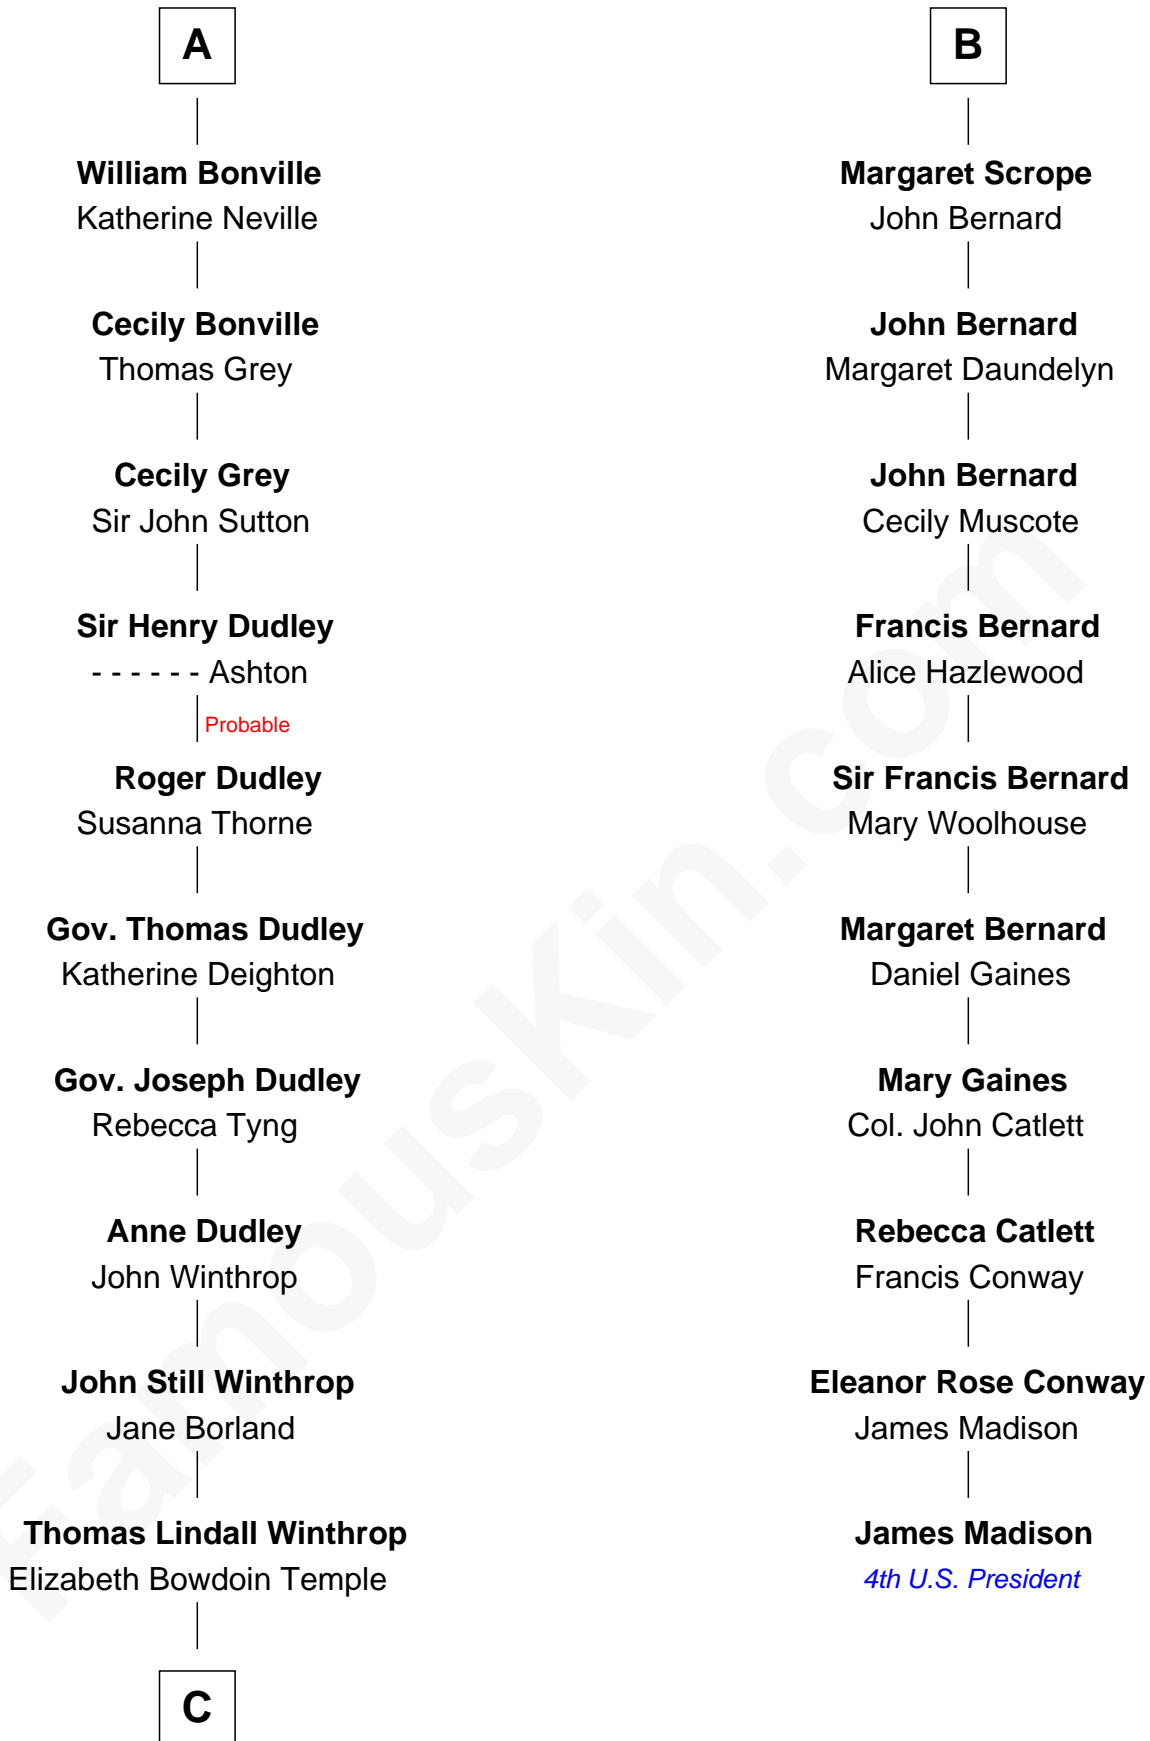

FamousKin.com Relationship Chart of

John Kerry

68th U.S. Secretary of State

16th cousin 5 times removed of

James Madison

4th U.S. President

Ralph Basset
Margaret de Somery

C

Robert Charles Winthrop
Elizabeth Cabot Blanchard

Robert Charles Winthrop
Elizabeth Mason

Margaret Tyndal Winthrop
James Grant Forbes

Rosemary Isabel Forbes
Richard John Kerry

John Kerry
68th U.S. Secretary of State