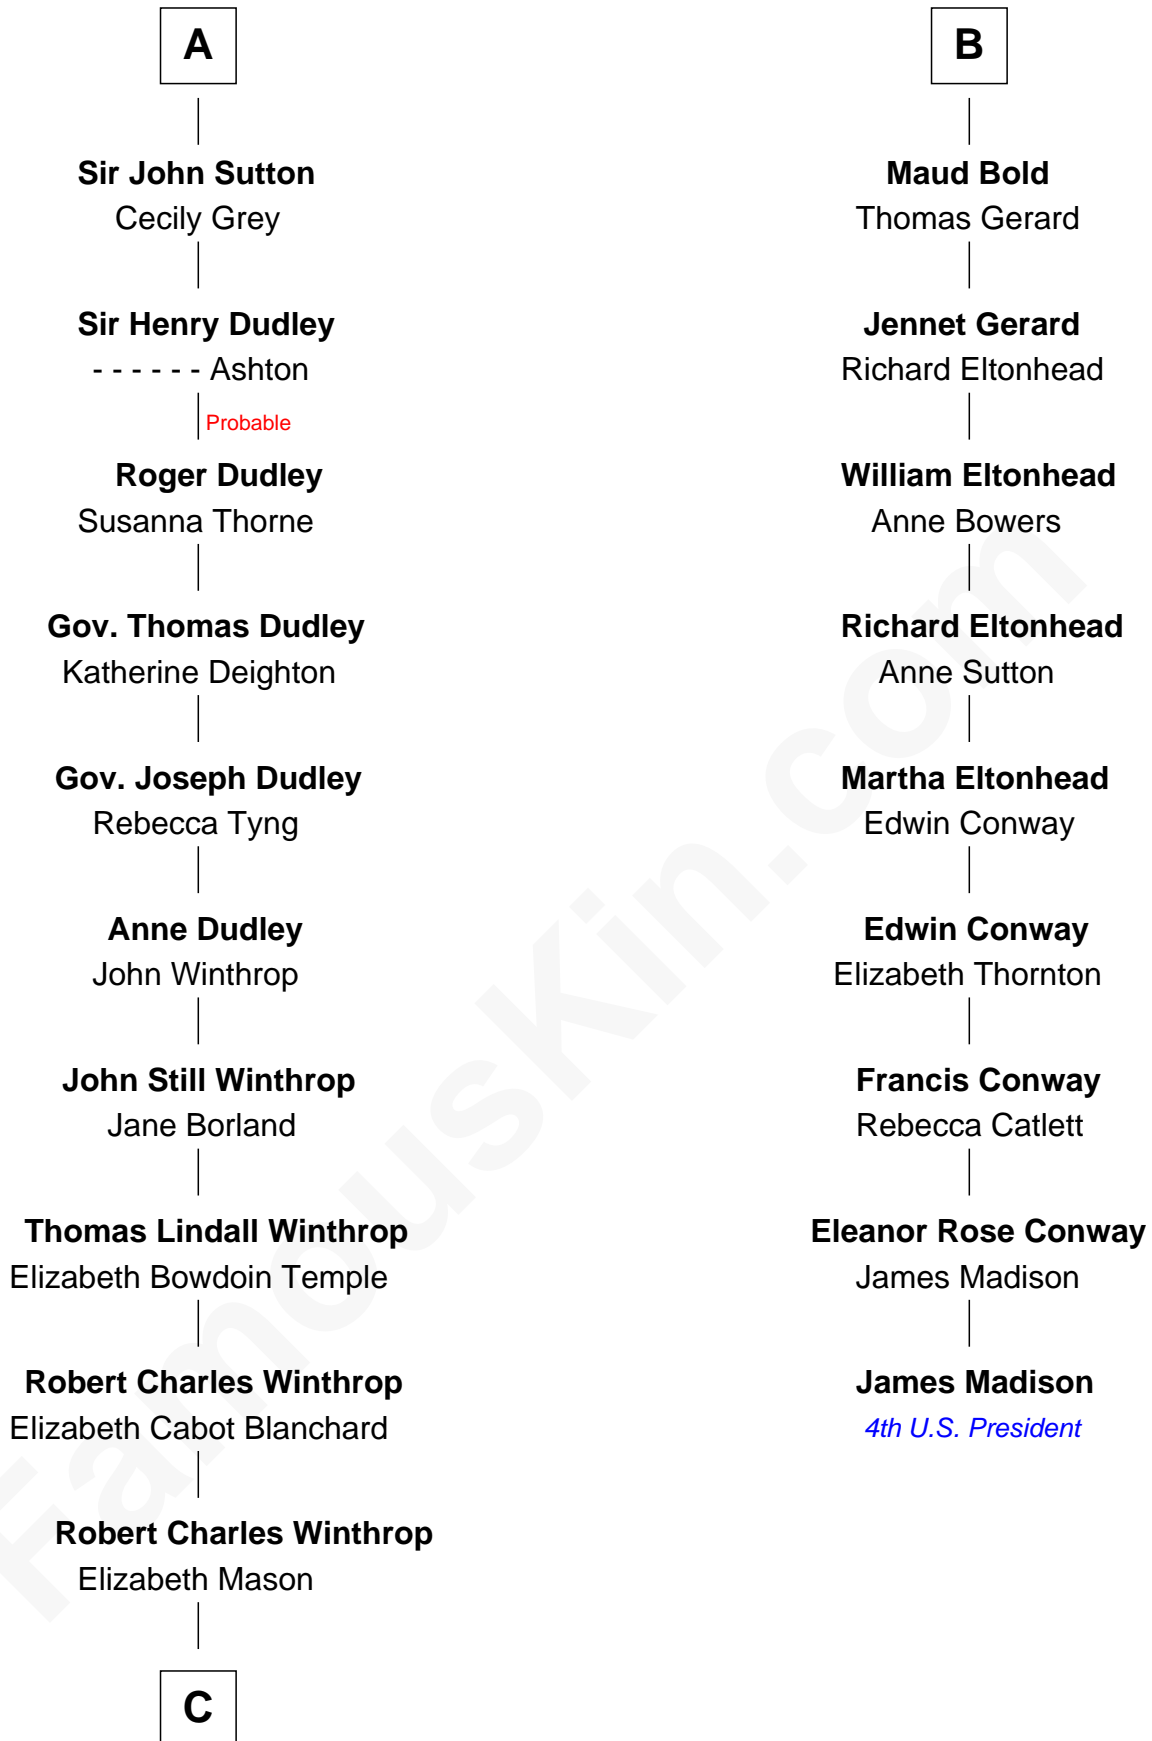

FamousKin.com Relationship Chart of

John Kerry

68th U.S. Secretary of State

15th cousin 4 times removed of

James Madison

4th U.S. President

C

—
Margaret Tyndal Winthrop

James Grant Forbes

—
Rosemary Isabel Forbes

Richard John Kerry

—
John Kerry

68th U.S. Secretary of State

FamousKin.com