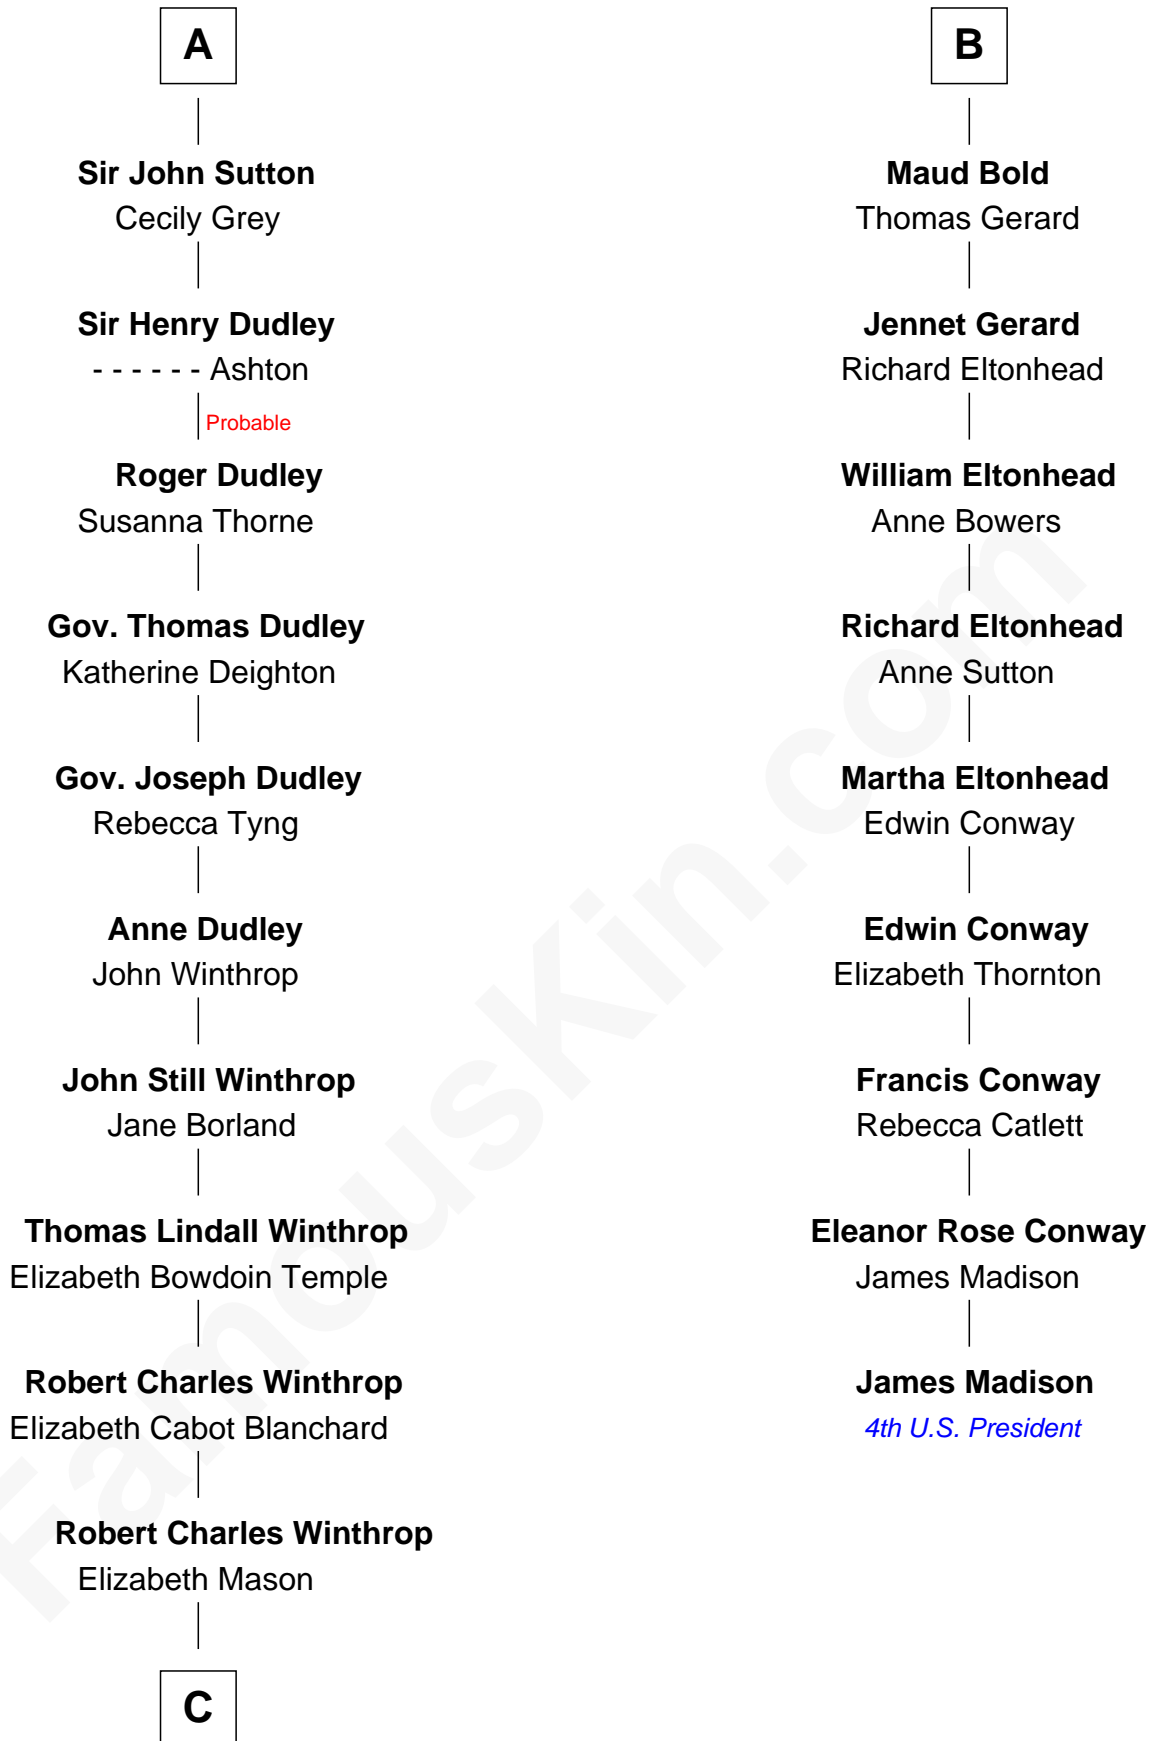

# FamousKin.com Relationship Chart of

**John Kerry**

*68th U.S. Secretary of State*

15th cousin 4 times removed of

**James Madison**

*4th U.S. President*

**Sir Patrick de Chaworth**

Isabella de Beauchamp

**C**

—  
**Margaret Tyndal Winthrop**

James Grant Forbes

—  
**Rosemary Isabel Forbes**

Richard John Kerry

—  
**John Kerry**

*68th U.S. Secretary of State*

FamousKin.com