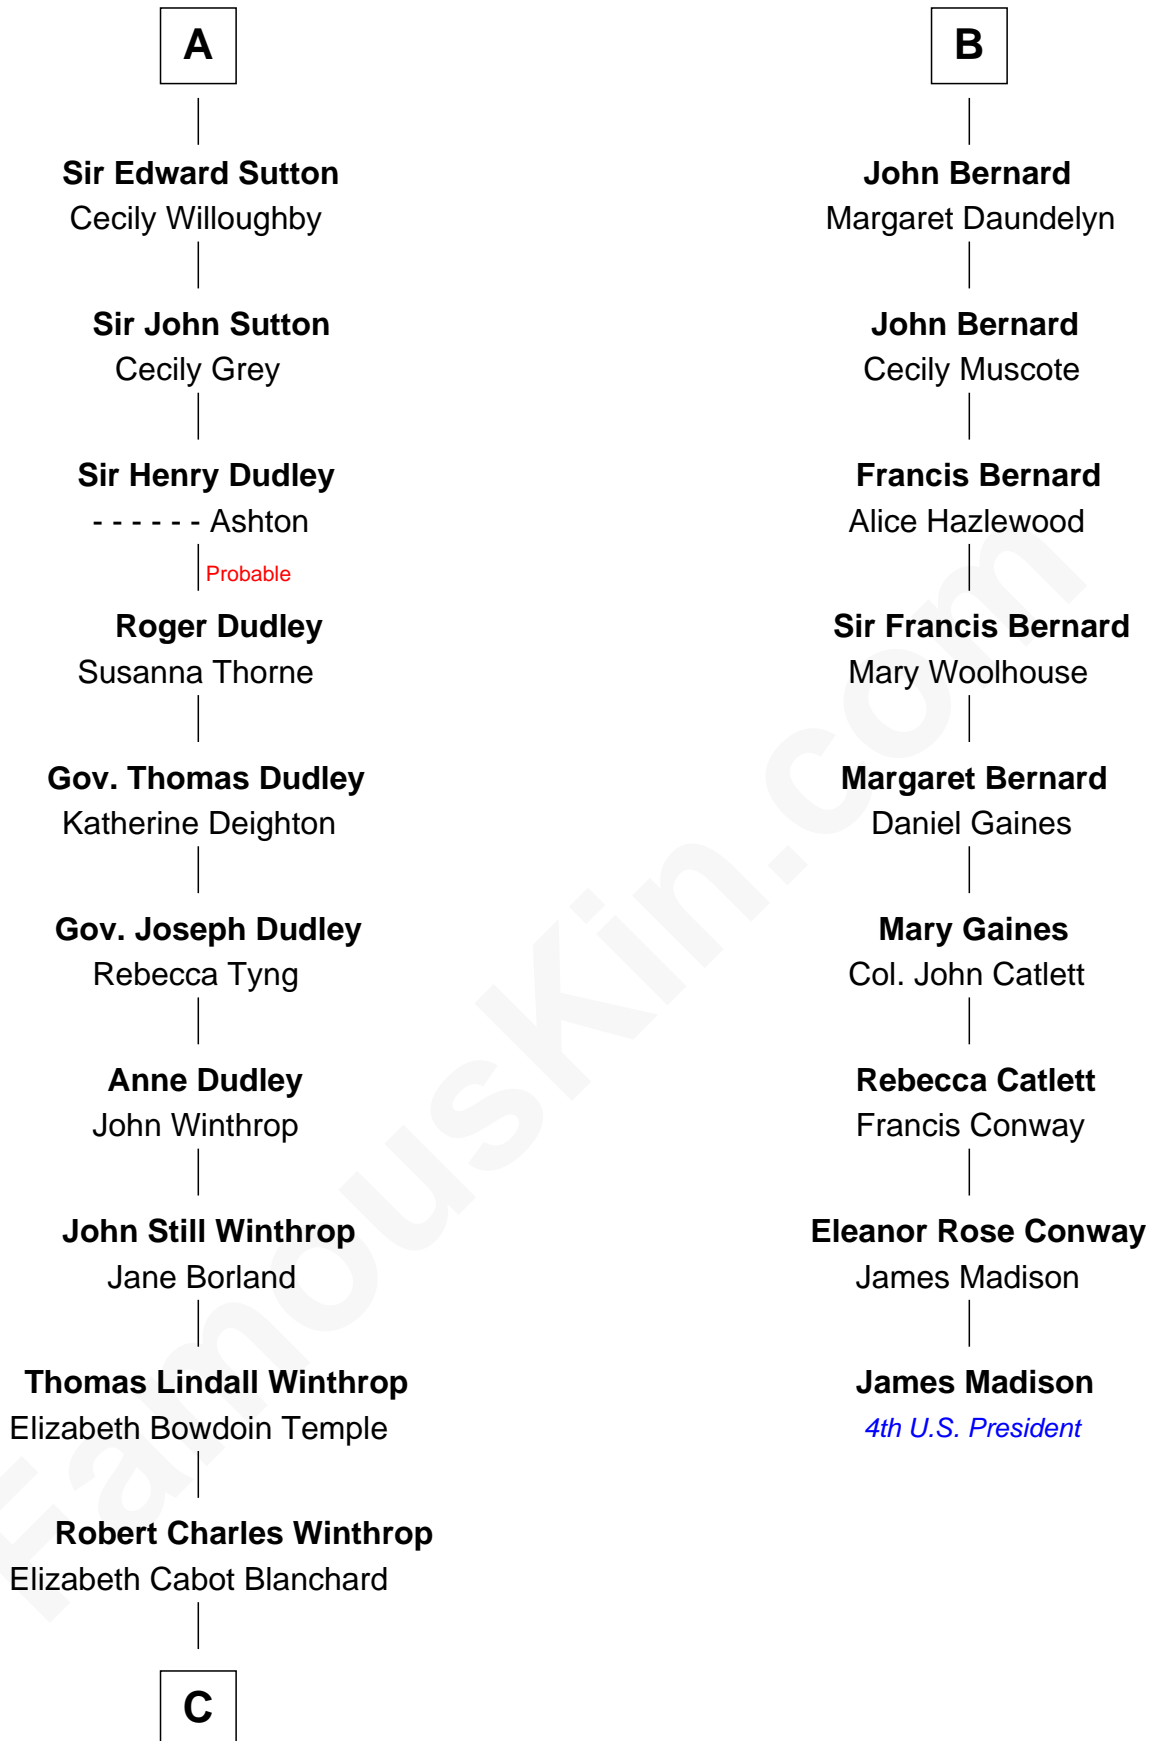

# FamousKin.com Relationship Chart of

**John Kerry**

*68th U.S. Secretary of State*

15th cousin 5 times removed of

**James Madison**

*4th U.S. President*

**William de Beauchamp**

Maud FitzJohn

Alice de Toeni

**Sir Thomas de Beauchamp**

Katherine de Mortimer

**Philippa de Beauchamp**

Sir Hugh de Stafford

**Margaret de Stafford**

Sir Ralph Neville

**Margaret de Neville**

Sir Richard Scrope

**Sir Henry le Scrope**

Elizabeth le Scrope

**Margaret Scrope**

John Bernard

**B**

**C**

Robert Charles Winthrop

Elizabeth Mason

Margaret Tyndal Winthrop

James Grant Forbes

Rosemary Isabel Forbes

Richard John Kerry

John Kerry

*68th U.S. Secretary of State*

FamousKin.com