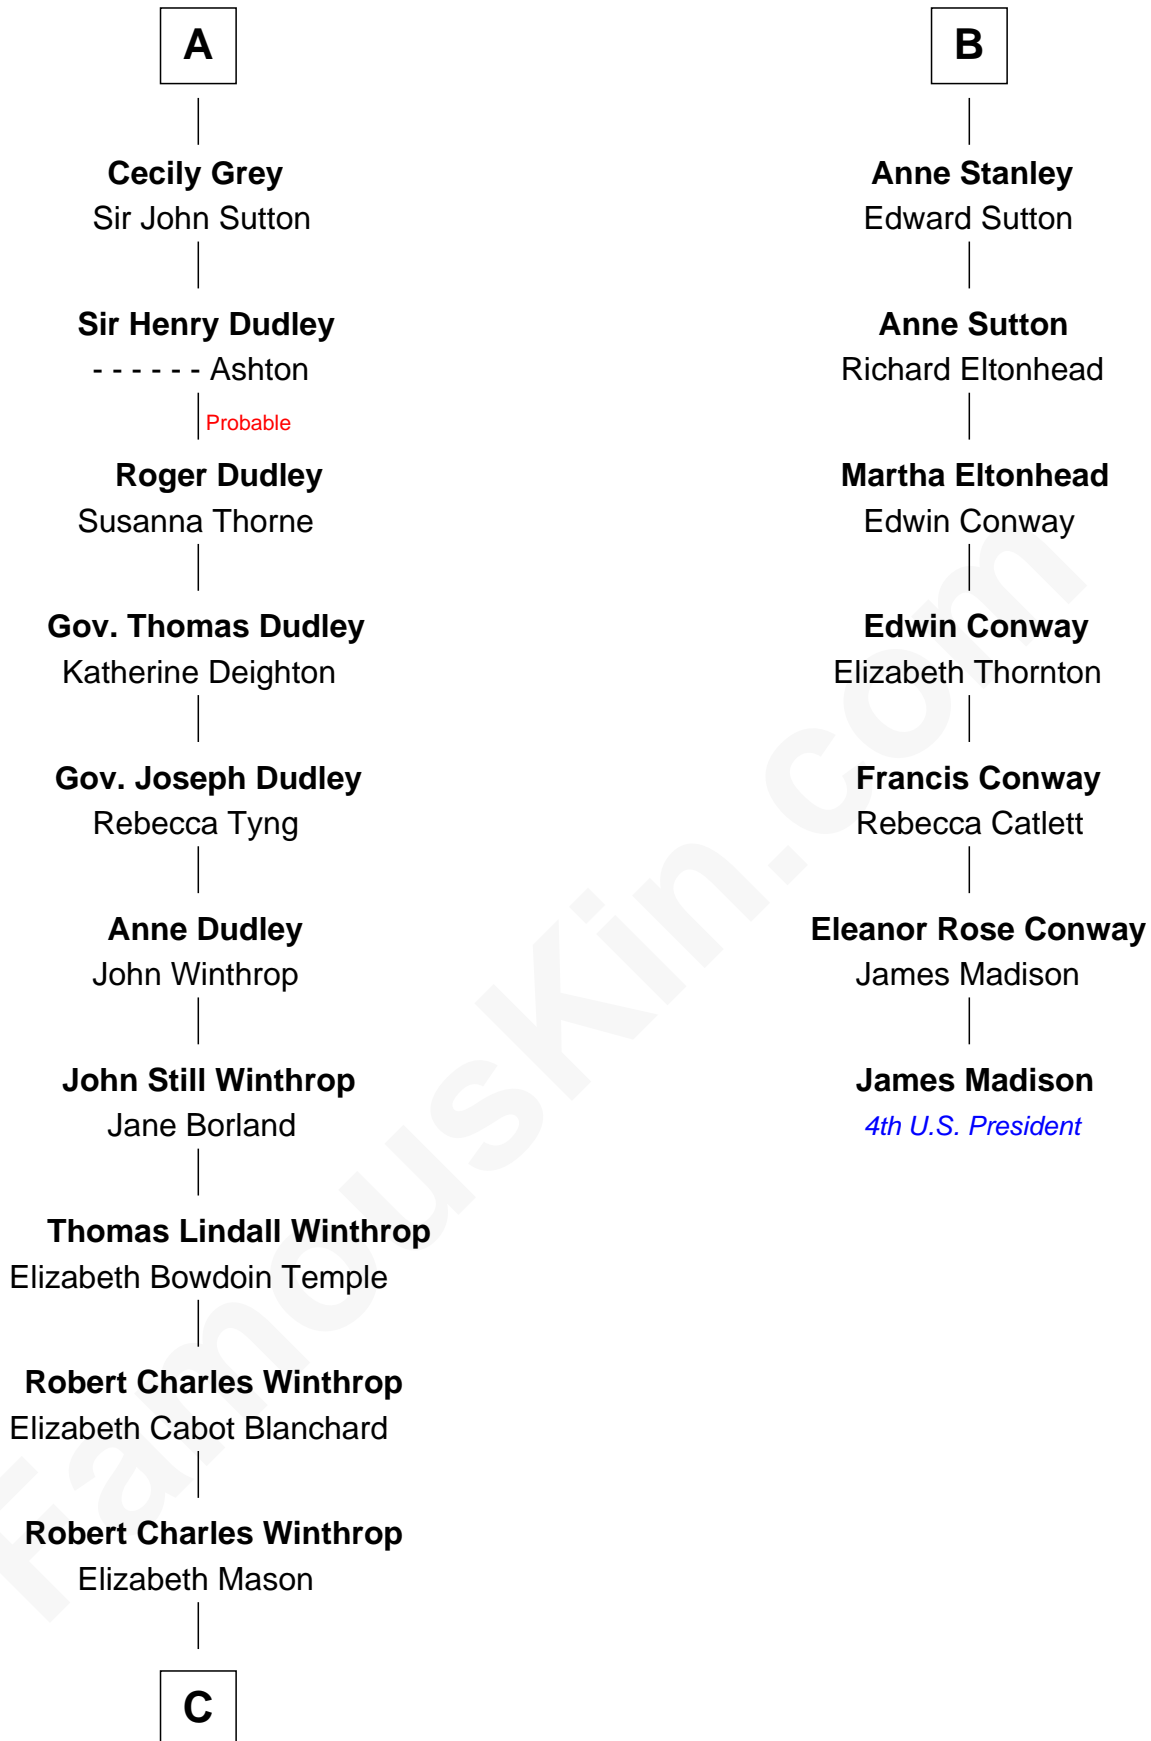

FamousKin.com Relationship Chart of

John Kerry

68th U.S. Secretary of State

13th cousin 6 times removed of

James Madison

4th U.S. President

Sir John de Harington

Joan - - - - -

Katherine Banastre

Sir Nicholas Harington

Isabel English

Sir William Harington

Margaret de Neville

Agnes Harington

Sir Alexander Radcliffe

Isabel Radcliffe

Sir James Harington

Anne Harington

Sir William Stanley

Peter Stanley

Cecily Tarleton

B

C

—
Margaret Tyndal Winthrop

James Grant Forbes

—
Rosemary Isabel Forbes

Richard John Kerry

—
John Kerry

68th U.S. Secretary of State

FamousKin.com