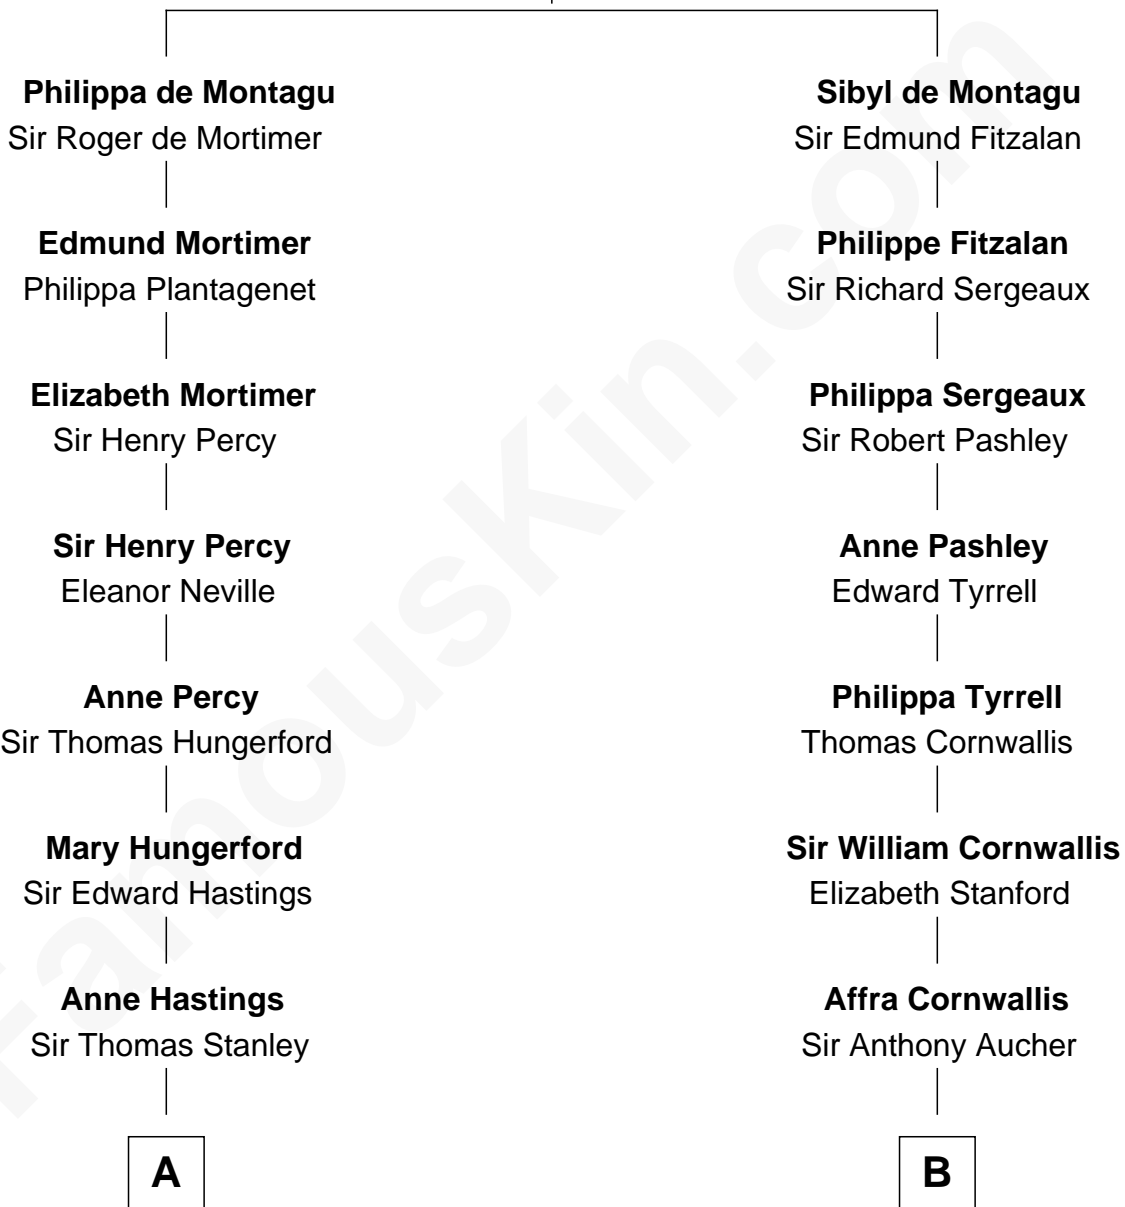

## Relationship Chart of

### John Kerry

68th U.S. Secretary of State

15th cousin 6 times removed of

**James Madison**

4th U.S. President

**William de Montagu**  
Katherine de Grandison

**C**

Robert Charles Winthrop  
Elizabeth Cabot Blanchard

Robert Charles Winthrop  
Elizabeth Mason

Margaret Tyndal Winthrop  
James Grant Forbes

Rosemary Isabel Forbes  
Richard John Kerry

**John Kerry**  
*68th U.S. Secretary of State*

FamousKin.com