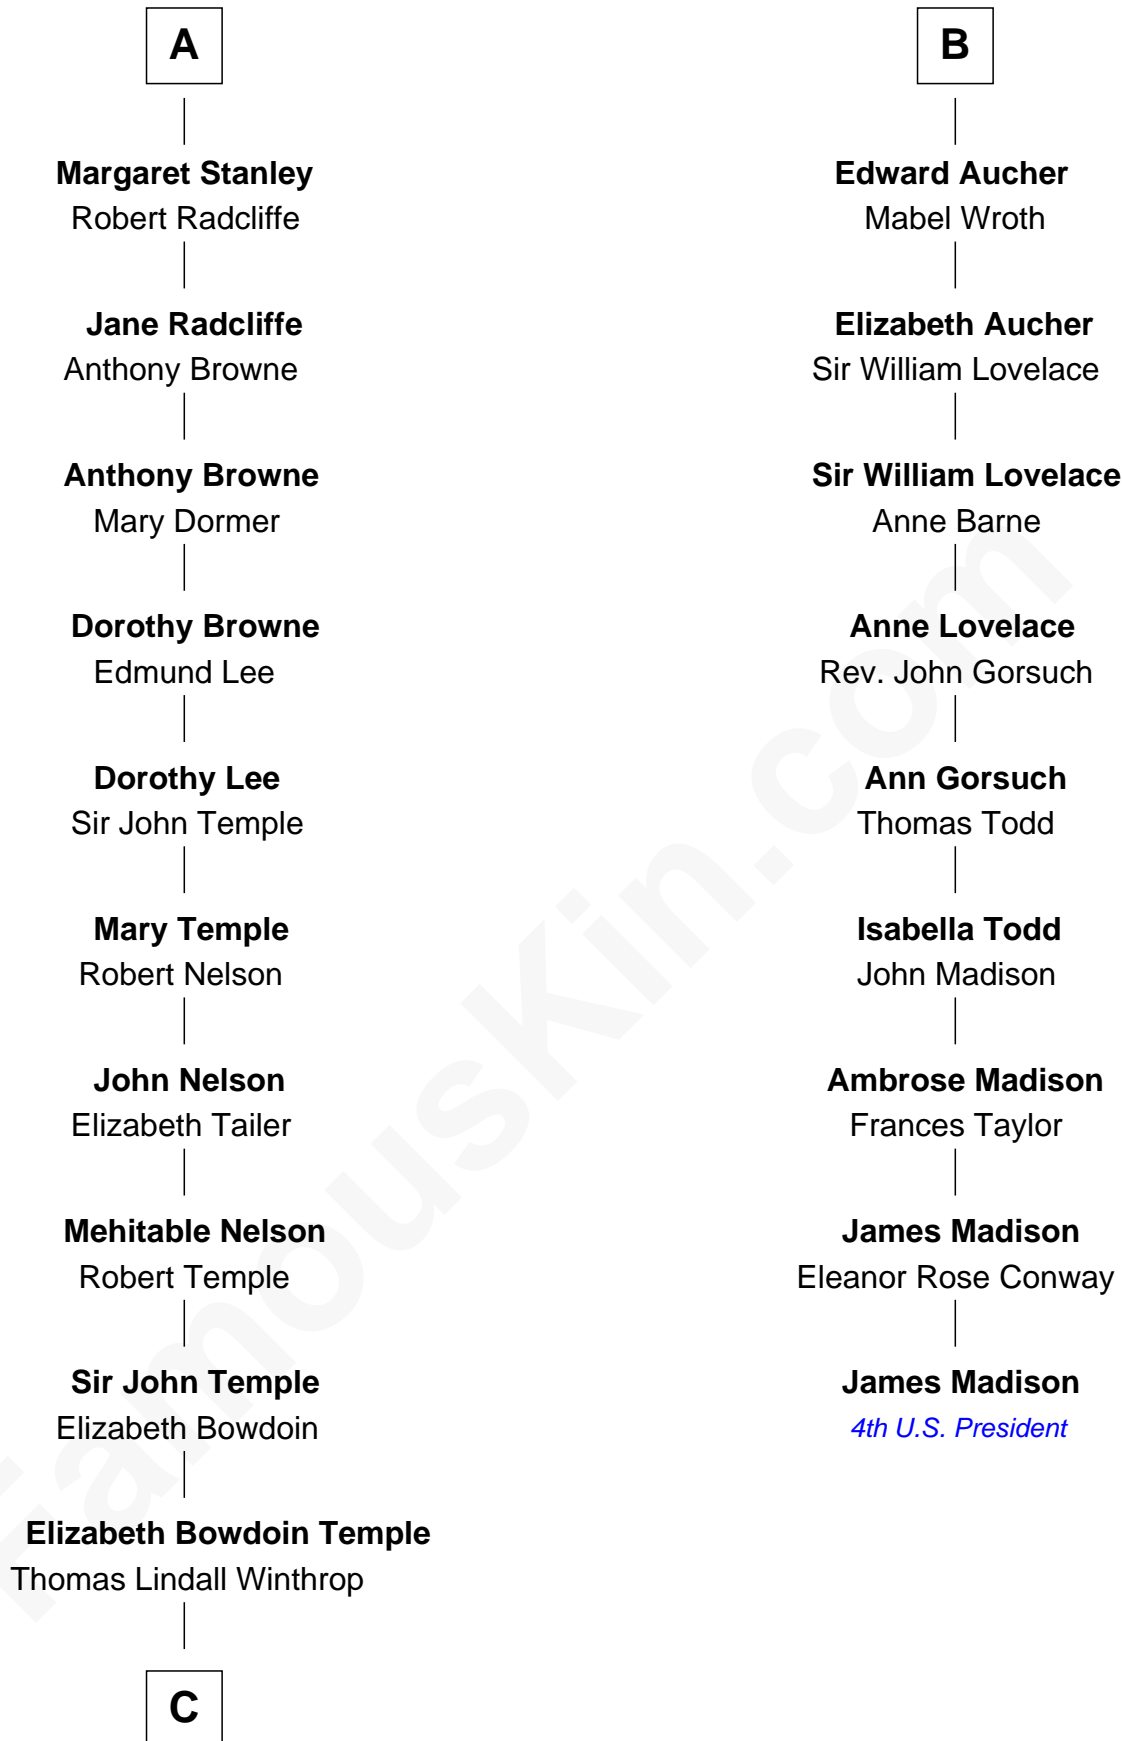

## Relationship Chart of

### John Kerry

68th U.S. Secretary of State

15th cousin 6 times removed of

**James Madison**

4th U.S. President

**William de Montagu**  
Katherine de Grandison

**C**

Robert Charles Winthrop  
Elizabeth Cabot Blanchard

Robert Charles Winthrop  
Elizabeth Mason

Margaret Tyndal Winthrop  
James Grant Forbes

Rosemary Isabel Forbes  
Richard John Kerry

**John Kerry**  
*68th U.S. Secretary of State*

FamousKin.com