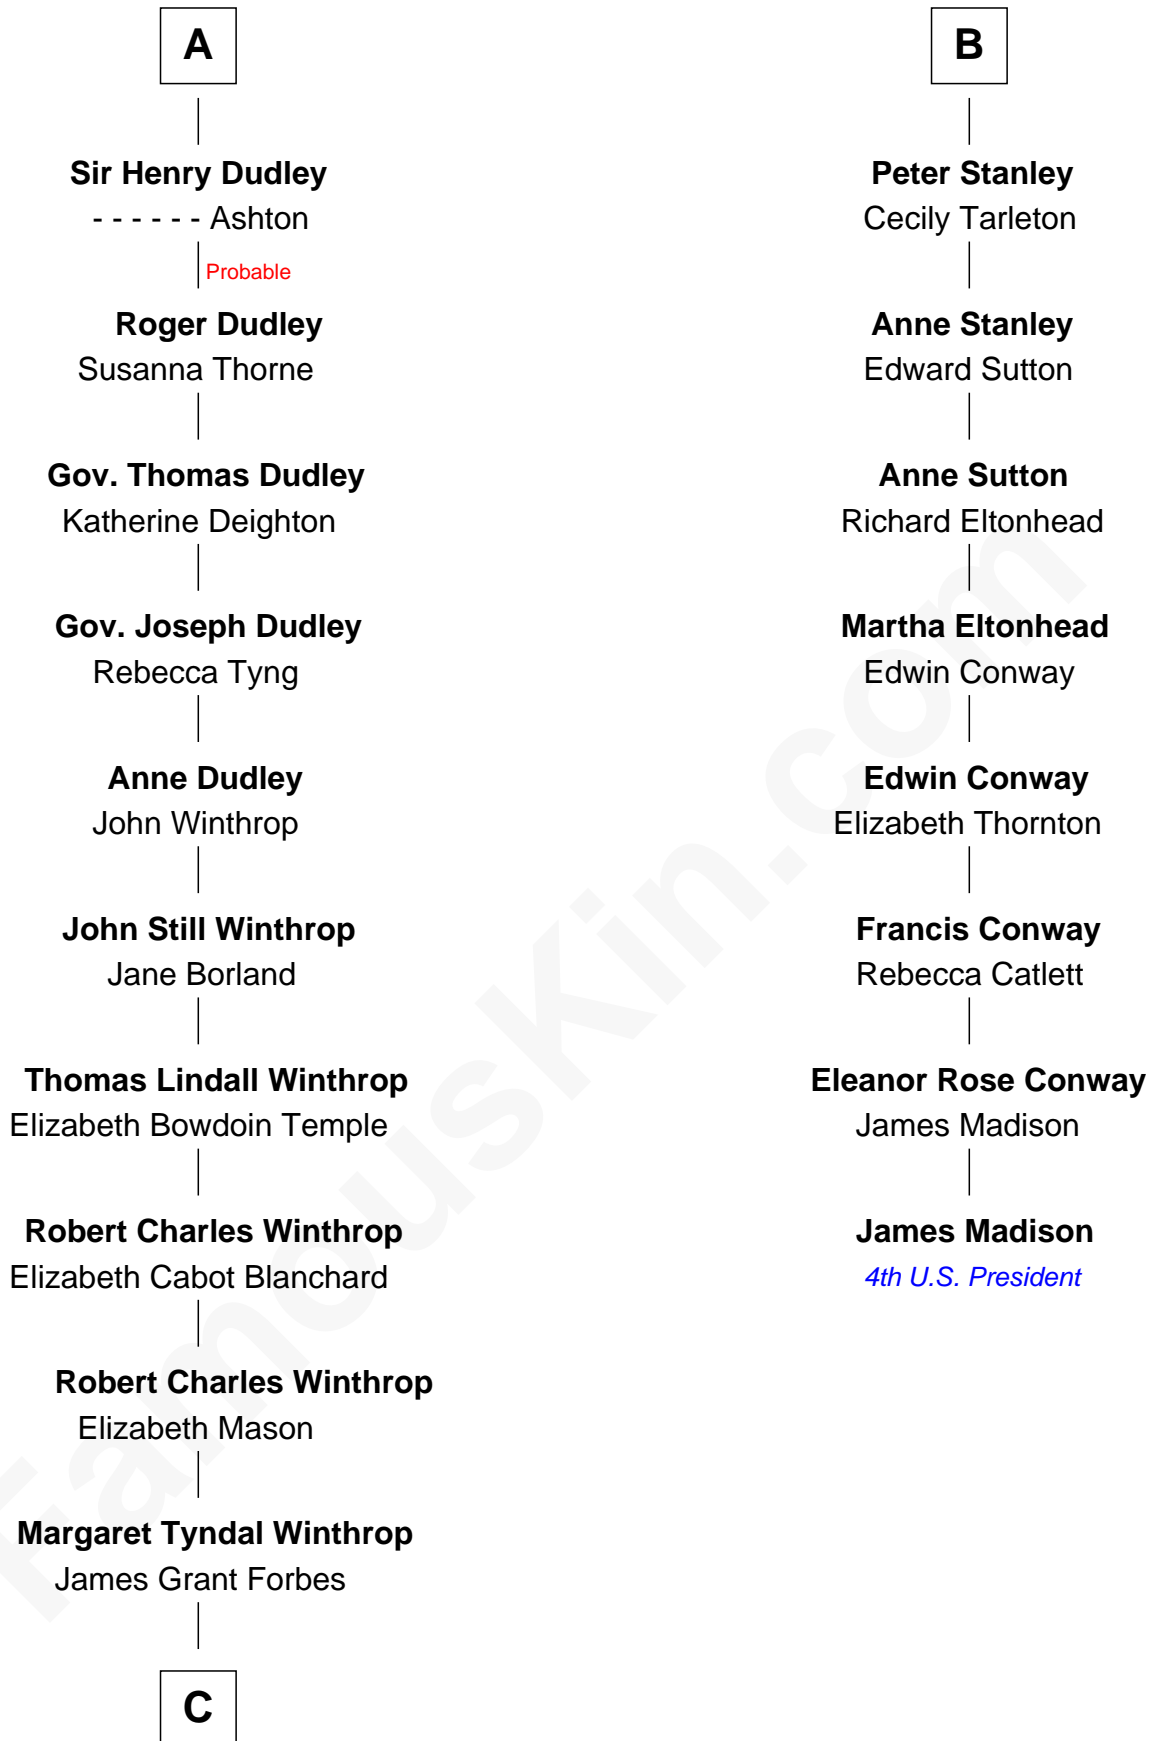

# FamousKin.com Relationship Chart of

**John Kerry**

*68th U.S. Secretary of State*

14th cousin 4 times removed of

**James Madison**

*4th U.S. President*

**Sir Robert de Holland**

Maude la Zouche

**C**

—  
**Rosemary Isabel Forbes**

Richard John Kerry

—  
**John Kerry**

*68th U.S. Secretary of State*

FamousKin.com