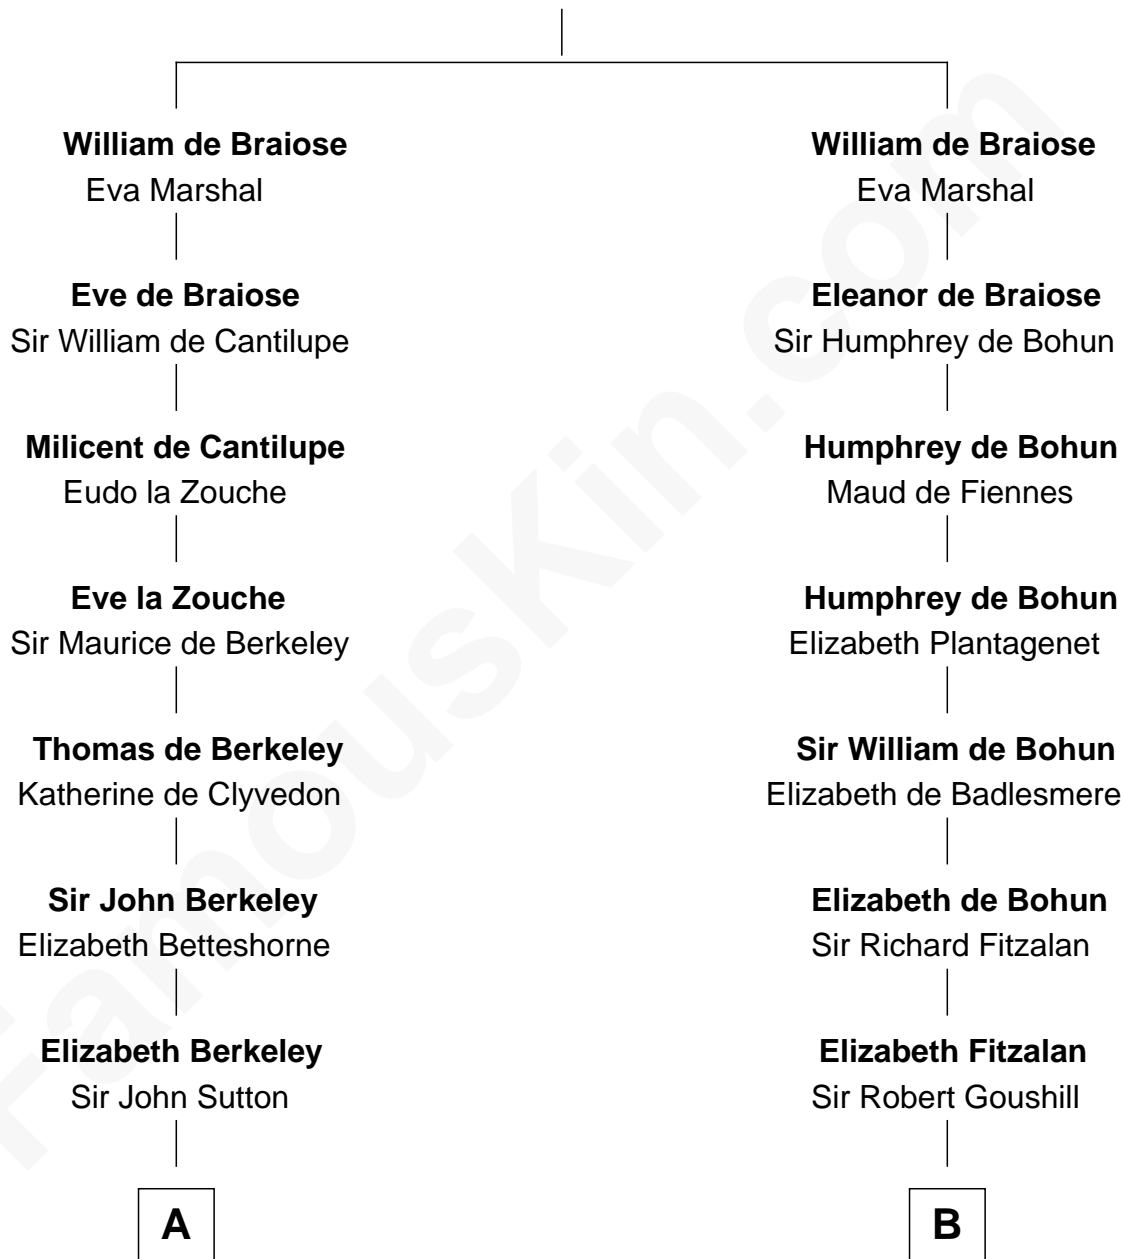

# FamousKin.com Relationship Chart of

**John Kerry**

*68th U.S. Secretary of State*

18th cousin 3 times removed of

**James Madison**

*4th U.S. President*

**Reginald de Braiose**

**C**

**Robert Charles Winthrop**  
Elizabeth Cabot Blanchard

**Robert Charles Winthrop**  
Elizabeth Mason

**Margaret Tyndal Winthrop**  
James Grant Forbes

**Rosemary Isabel Forbes**  
Richard John Kerry

**John Kerry**  
*68th U.S. Secretary of State*

**D**

**Eleanor Rose Conway**  
James Madison

**James Madison**  
*4th U.S. President*

FamousKin.com