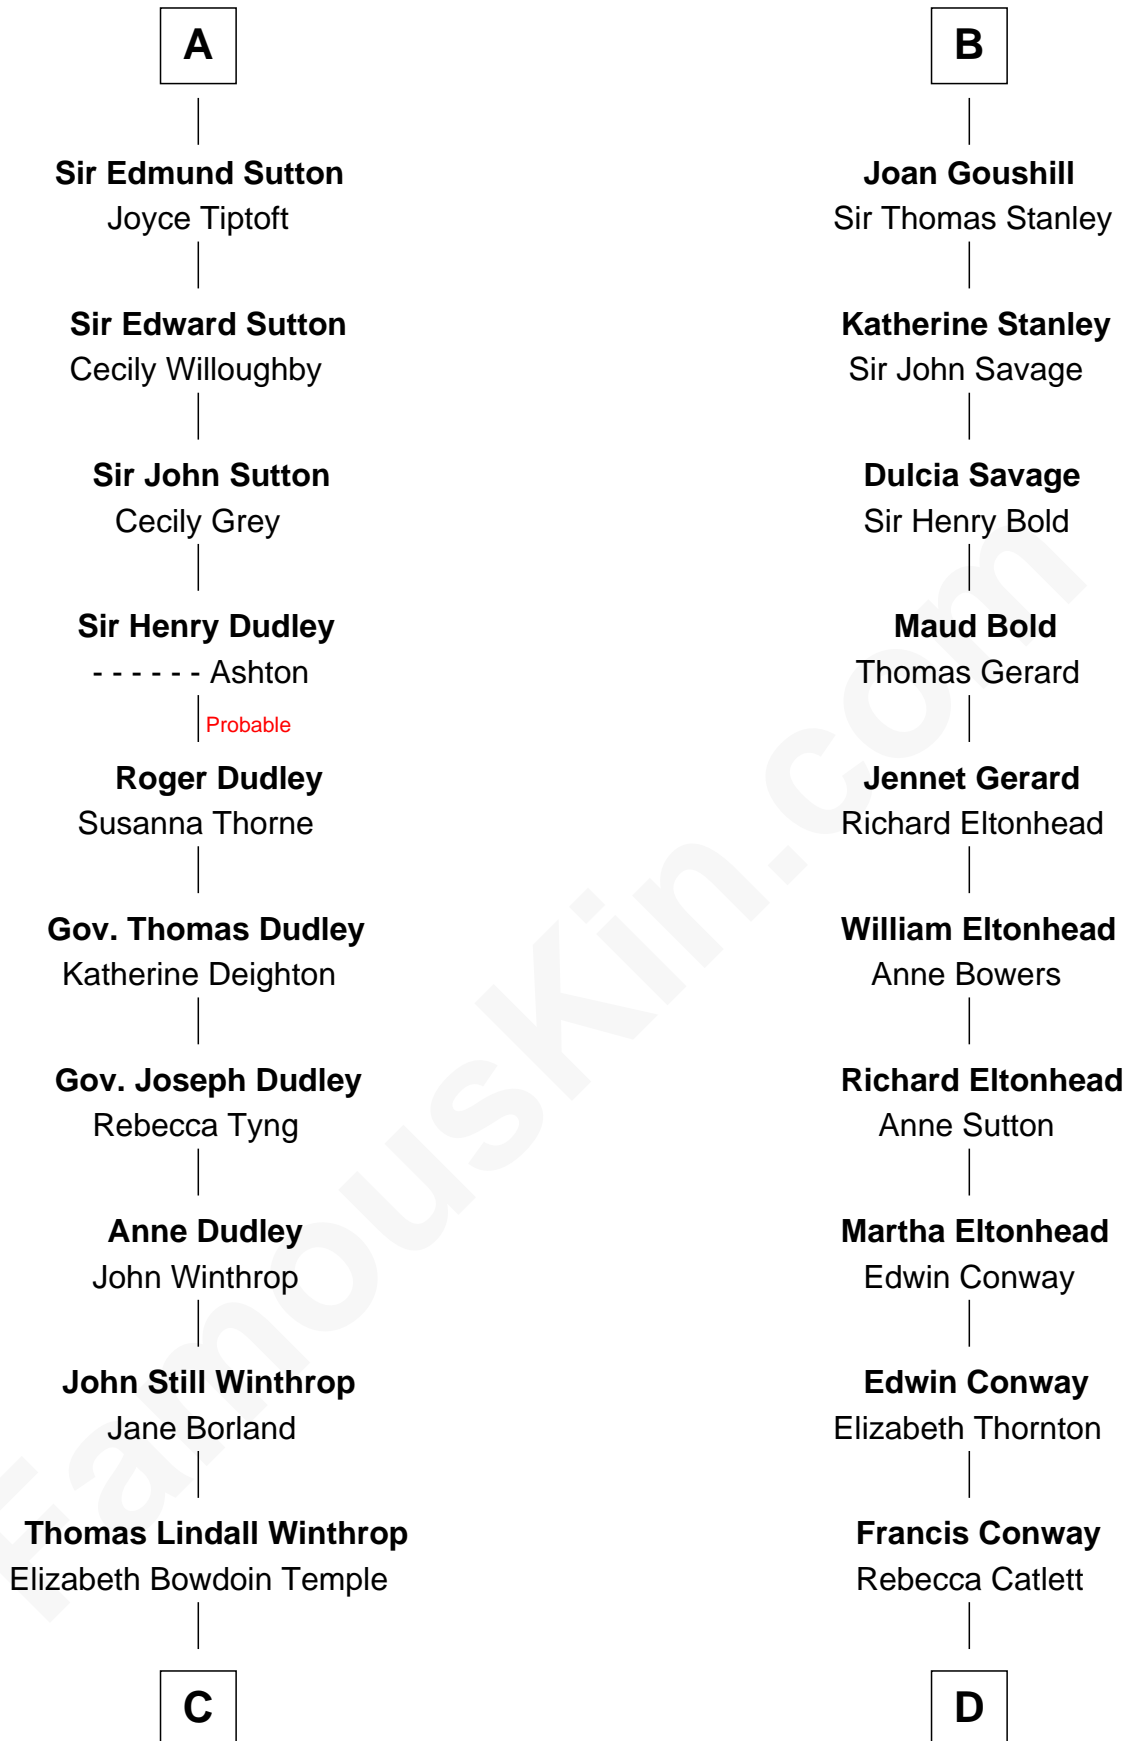

# FamousKin.com Relationship Chart of

**John Kerry**

*68th U.S. Secretary of State*

18th cousin 3 times removed of

**James Madison**

*4th U.S. President*

**Reginald de Braiose**

**C**

**Robert Charles Winthrop**  
Elizabeth Cabot Blanchard

**Robert Charles Winthrop**  
Elizabeth Mason

**Margaret Tyndal Winthrop**  
James Grant Forbes

**Rosemary Isabel Forbes**  
Richard John Kerry

**John Kerry**  
*68th U.S. Secretary of State*

**D**

**Eleanor Rose Conway**  
James Madison

**James Madison**  
*4th U.S. President*

FamousKin.com