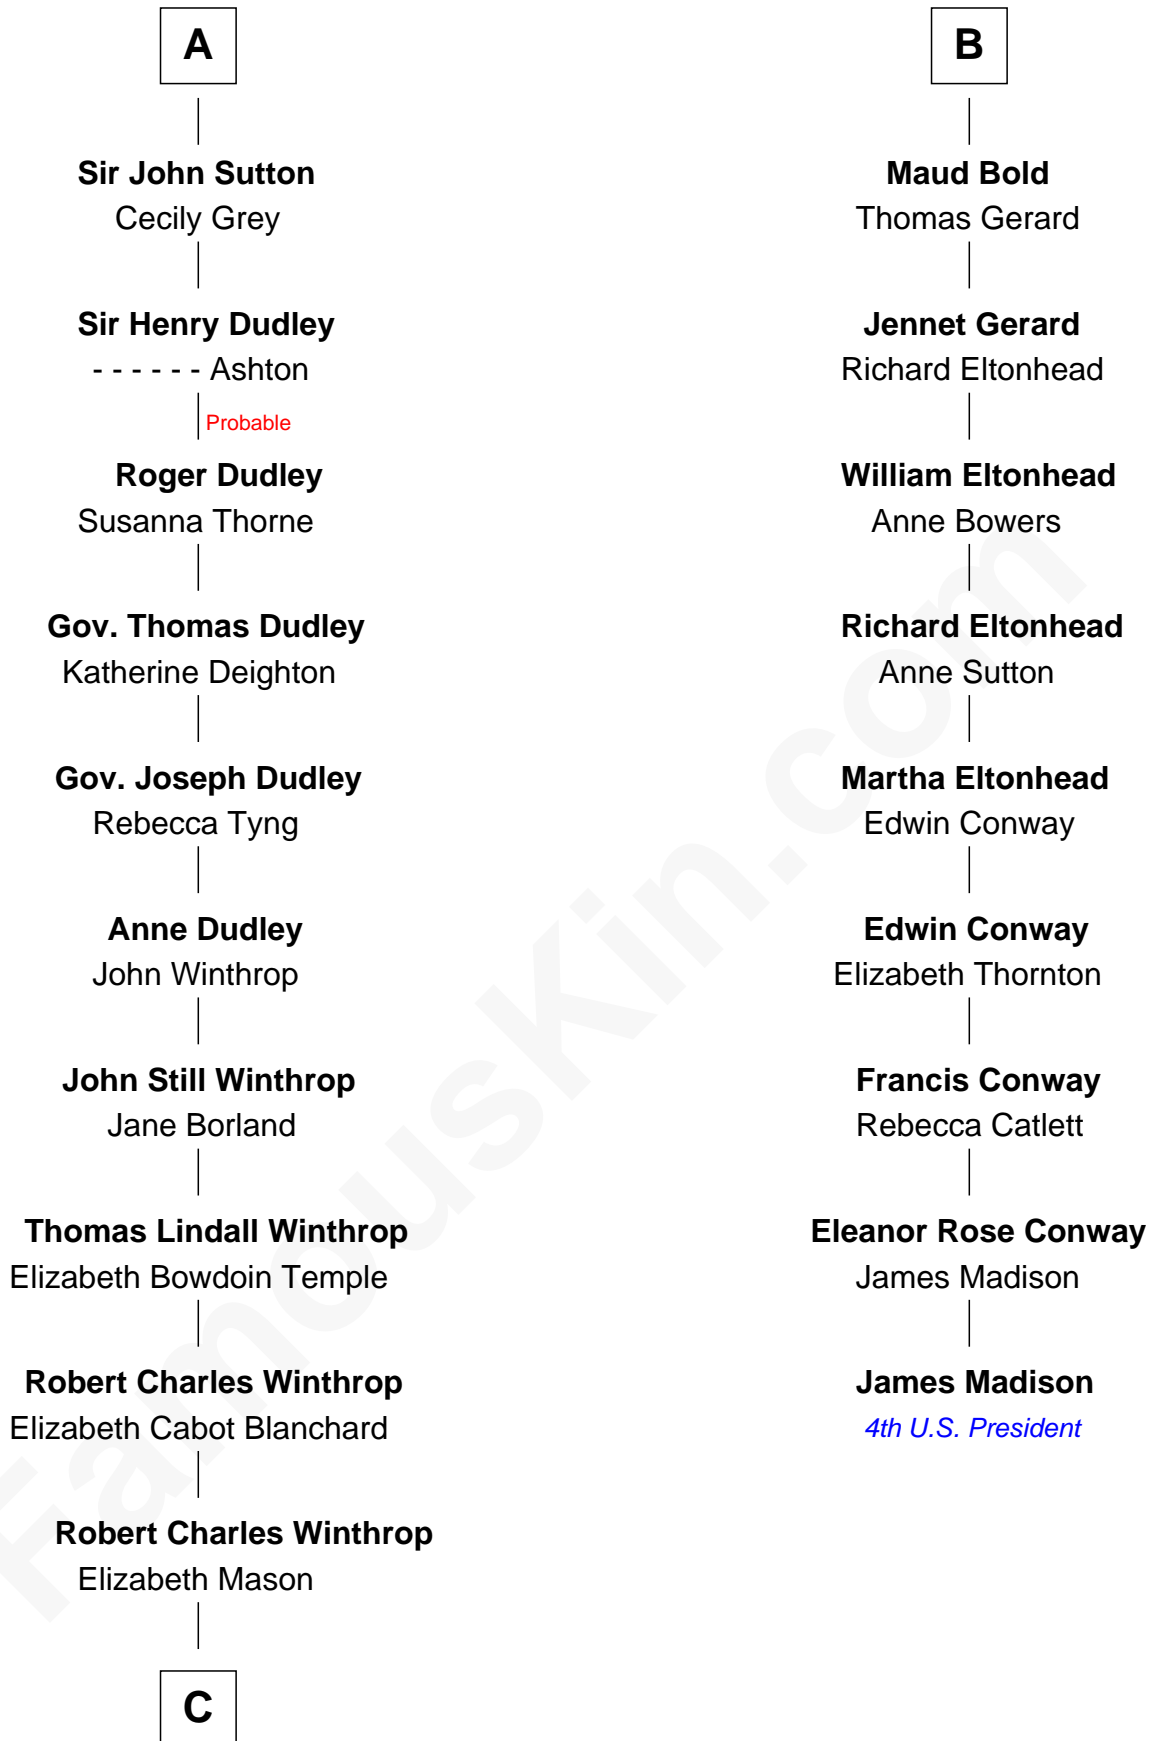

FamousKin.com Relationship Chart of

John Kerry

68th U.S. Secretary of State

15th cousin 4 times removed of

James Madison

4th U.S. President

Richard Fitzalan

Alice de Saluzzo

C

—
Margaret Tyndal Winthrop

James Grant Forbes

—
Rosemary Isabel Forbes

Richard John Kerry

—
John Kerry

68th U.S. Secretary of State

FamousKin.com