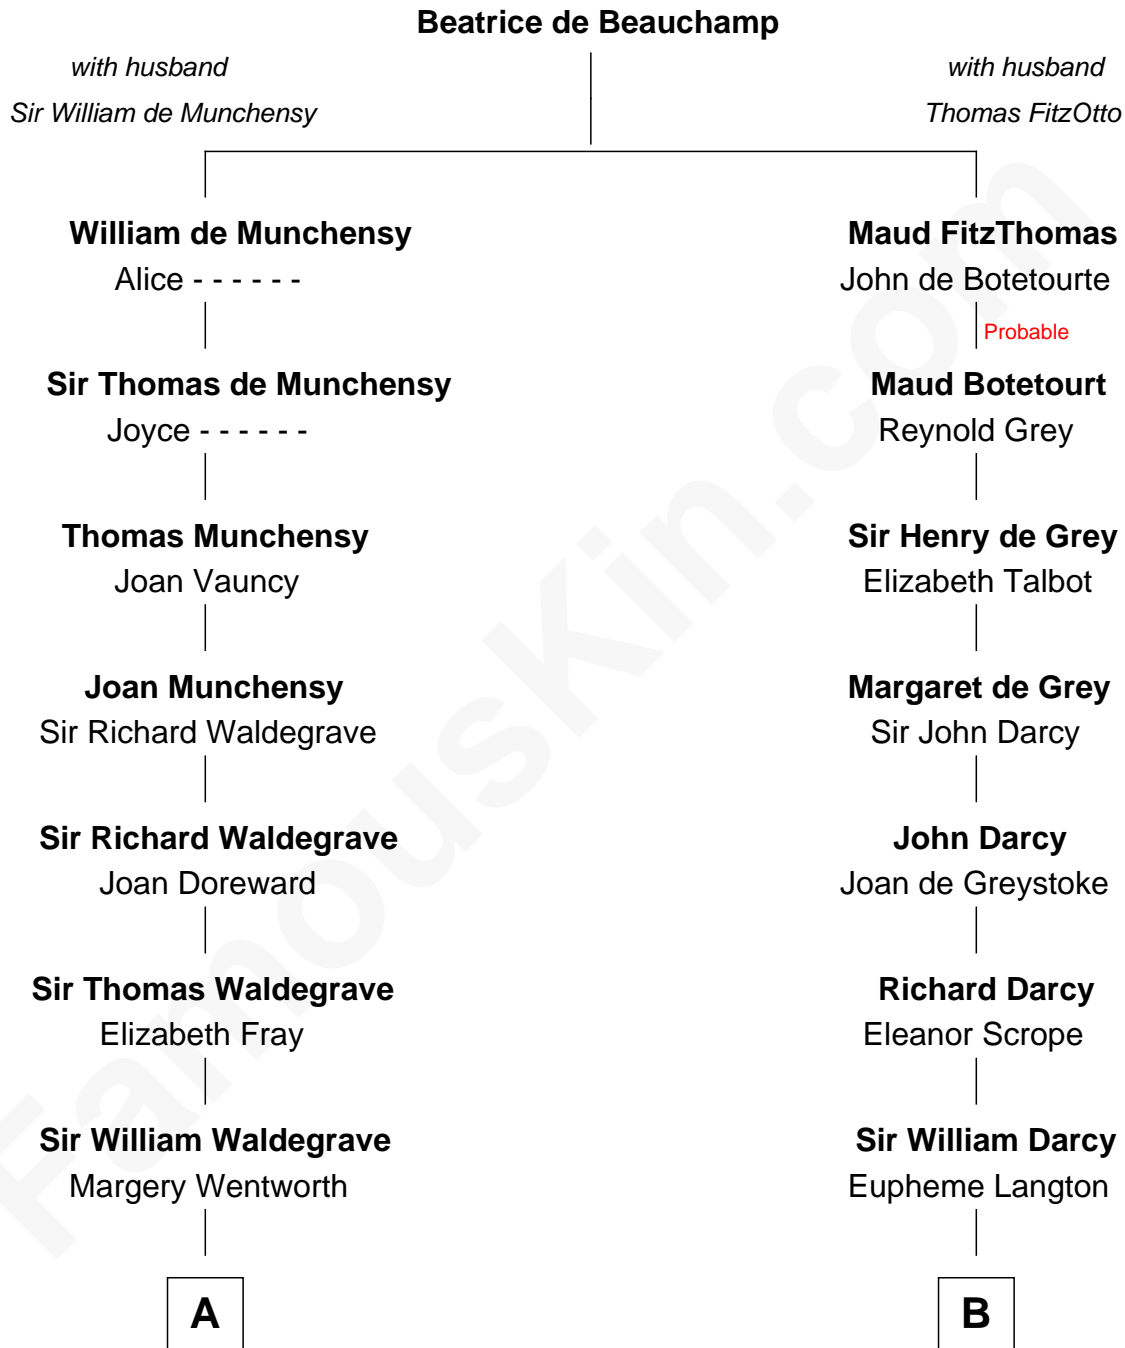

# FamousKin.com Relationship Chart of

**John Kerry**

68th U.S. Secretary of State

21st cousin of

**Bill Weld**

68th Governor of Massachusetts

**C**

**Sarah Ellen Francis**  
Robert Means Mason

**Elizabeth Mason**  
Robert Charles Winthrop

**Margaret Tyndal Winthrop**  
James Grant Forbes

**Rosemary Isabel Forbes**  
Richard John Kerry

**John Kerry**  
*68th U.S. Secretary of State*

**D**

**Fanny Griswold Fowler**  
George Medad Bartholomew