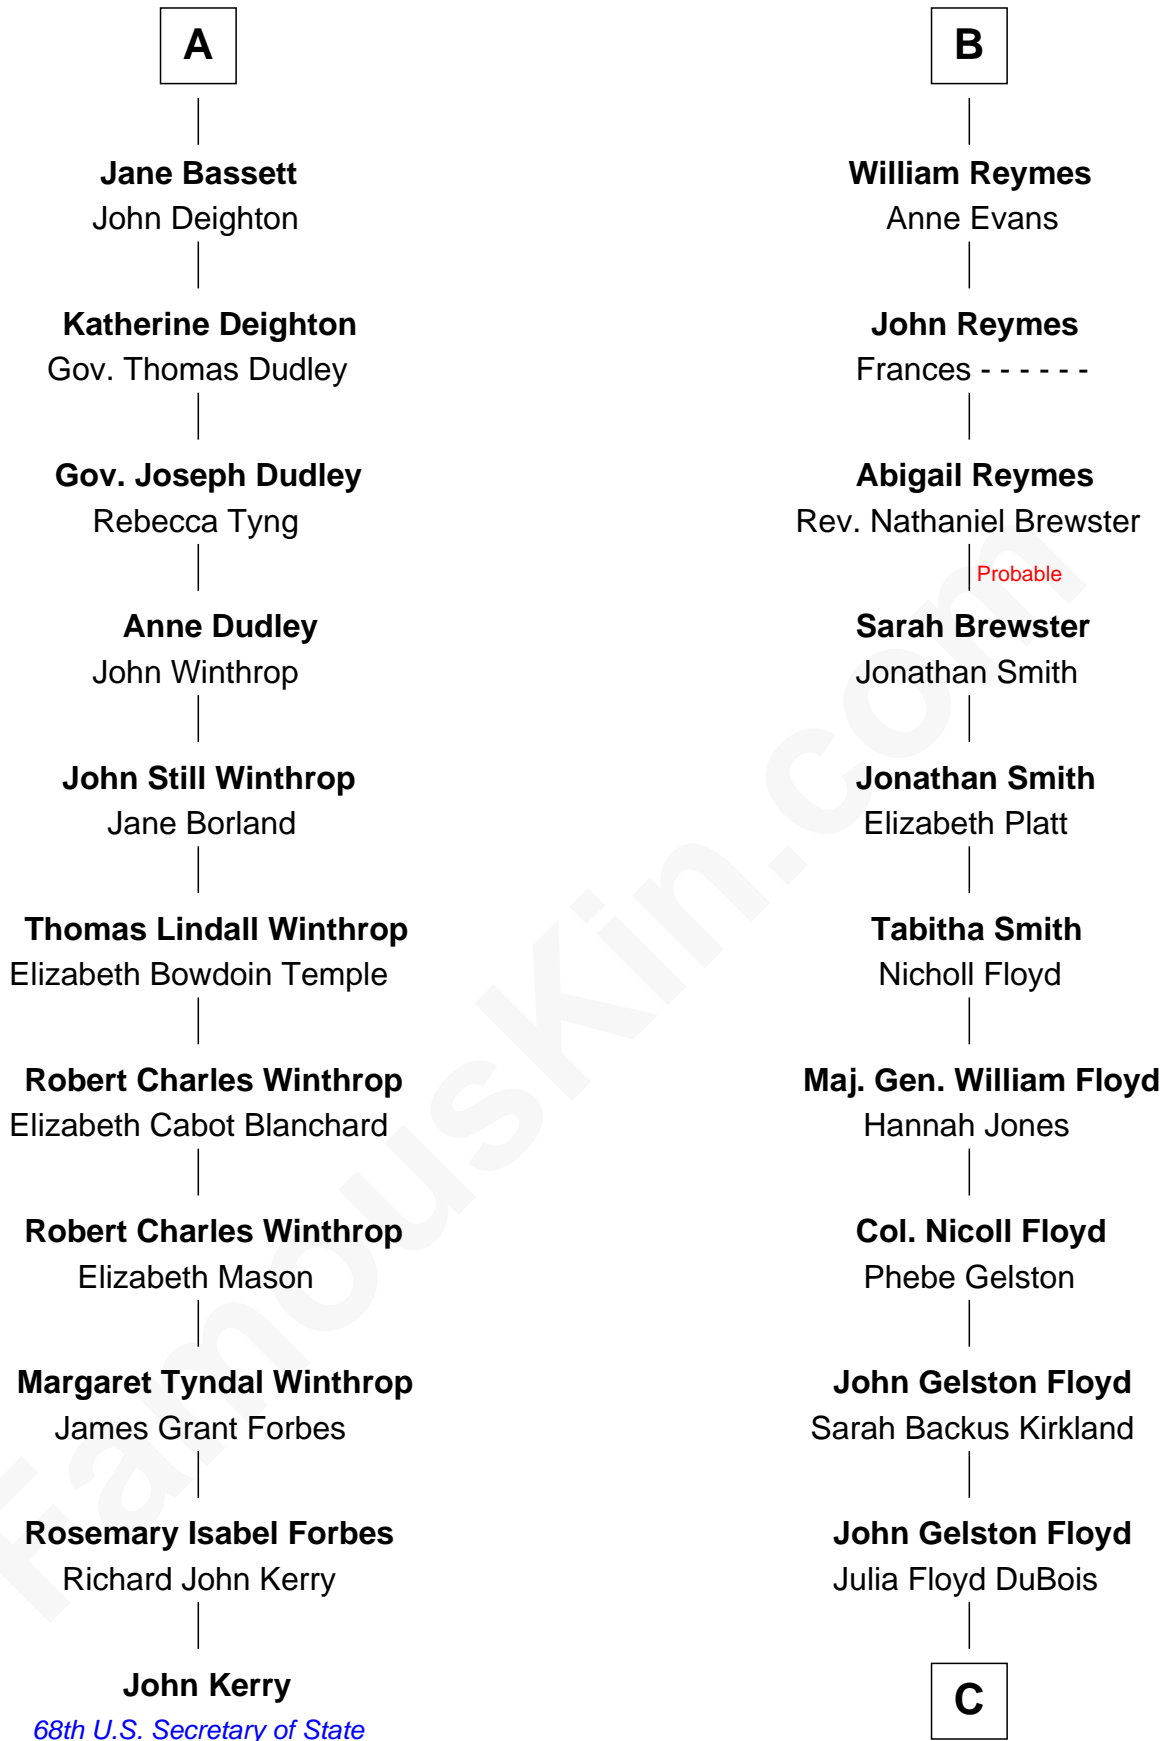

FamousKin.com Relationship Chart of

John Kerry

68th U.S. Secretary of State

17th cousin 2 times removed of

Bill Weld

68th Governor of Massachusetts

Sir Richard Fitzalan

Elizabeth de Bohun

Elizabeth Fitzalan
Sir Thomas Mowbray

Isabel Mowbray
Sir James Berkeley

Maurice Berkeley
Isabel Mead

Anne Berkeley
Sir William Dennis

Isabel Dennis
Sir John Berkeley

Elizabeth Berkeley
Henry Lygon

Elizabeth Lygon
Edward Bassett

A

Joan Fitzalan
Sir William Beauchamp

Joan Beauchamp
James Butler

Sir Thomas Butler
Anne Hankeford

Margaret Butler
Sir William Boleyn

Sir Edward Boleyn
Anne Tempest

Elizabeth Boleyn
Thomas Payne

Mary Payne
William Reymes

B

C

—
Cornelia DuBois Floyd
John Treadwell Nichols

—
Mary Blake Nichols
David Weld

—
Bill Weld
68th Governor of Massachusetts

FamousKin.com