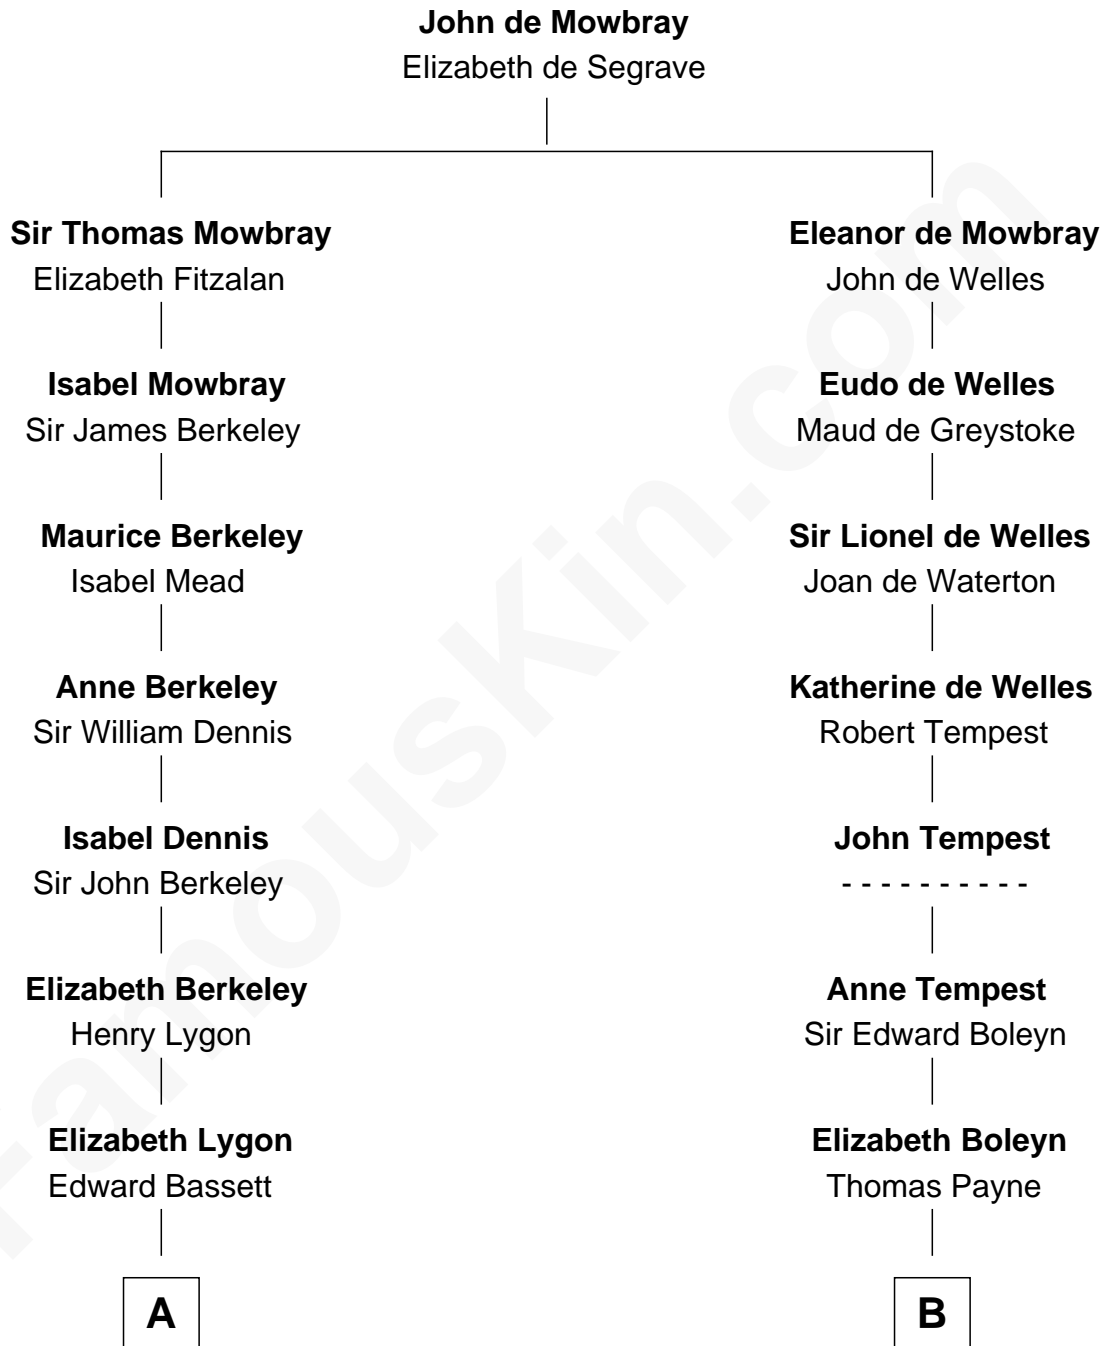

# FamousKin.com Relationship Chart of

**John Kerry**

*68th U.S. Secretary of State*

**17th cousin 3 times removed of**

**Bill Weld**

*68th Governor of Massachusetts*

**C**

—  
**John Gelston Floyd**

Julia Floyd DuBois

—  
**Cornelia DuBois Floyd**

John Treadwell Nichols

—  
**Mary Blake Nichols**

David Weld

—  
**Bill Weld**

*68th Governor of Massachusetts*