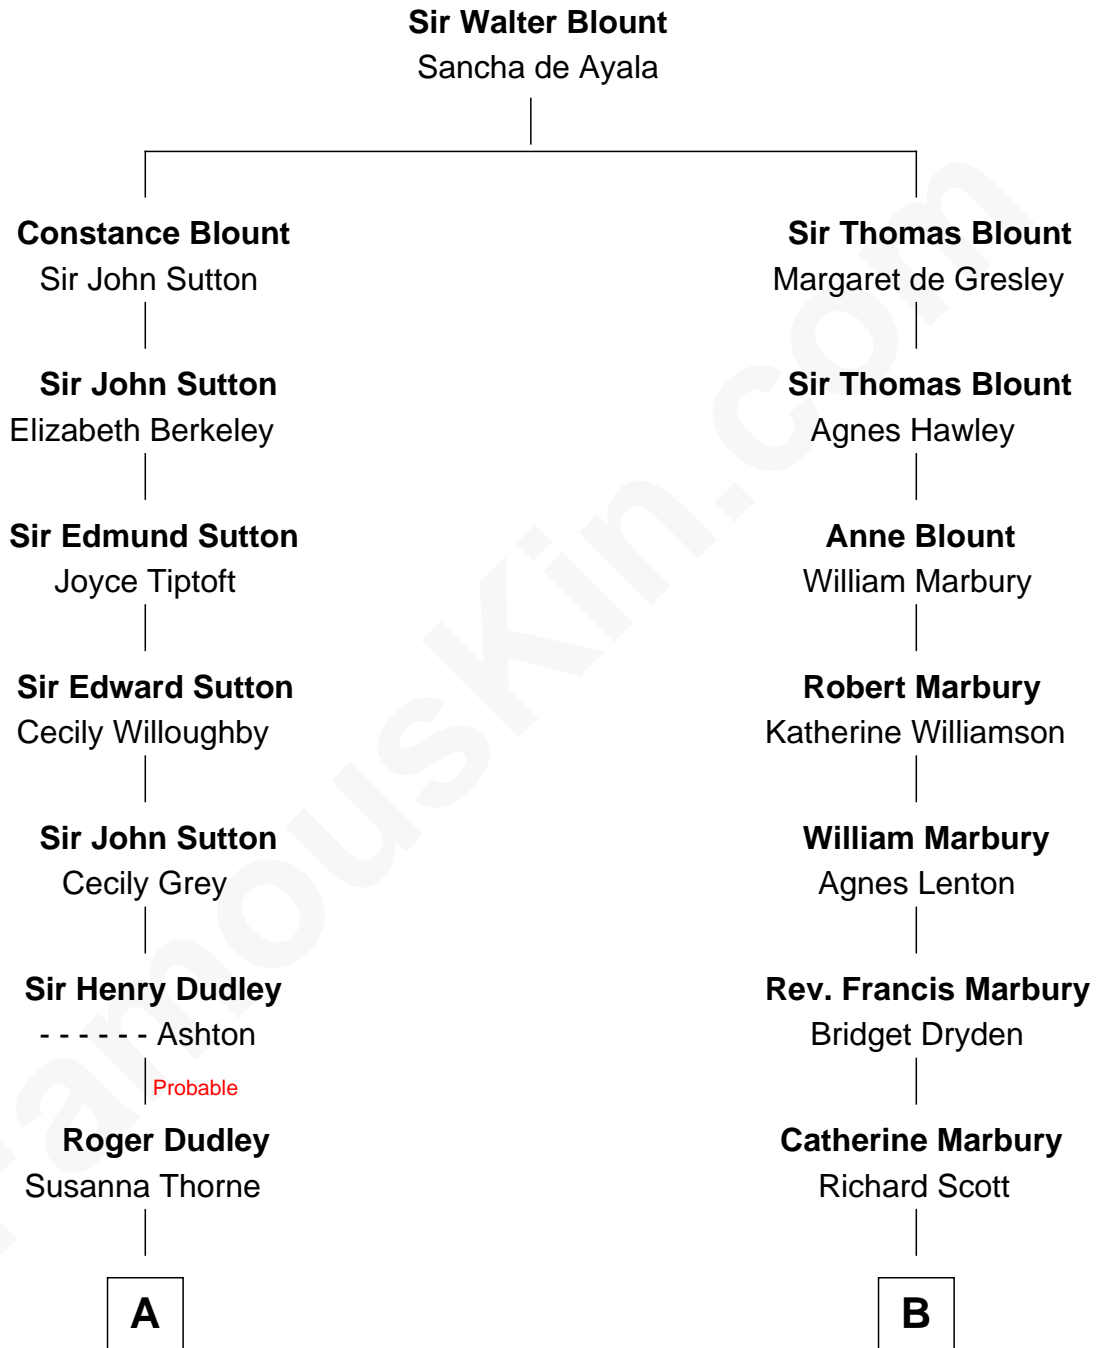

## Relationship Chart of

### John Kerry

68th U.S. Secretary of State

16th cousin 1 time removed of

### Tuesday Weld

TV and Movie Actress

**A**

**Gov. Thomas Dudley**

Katherine Deighton

**Gov. Joseph Dudley**

Rebecca Tyng

**Anne Dudley**