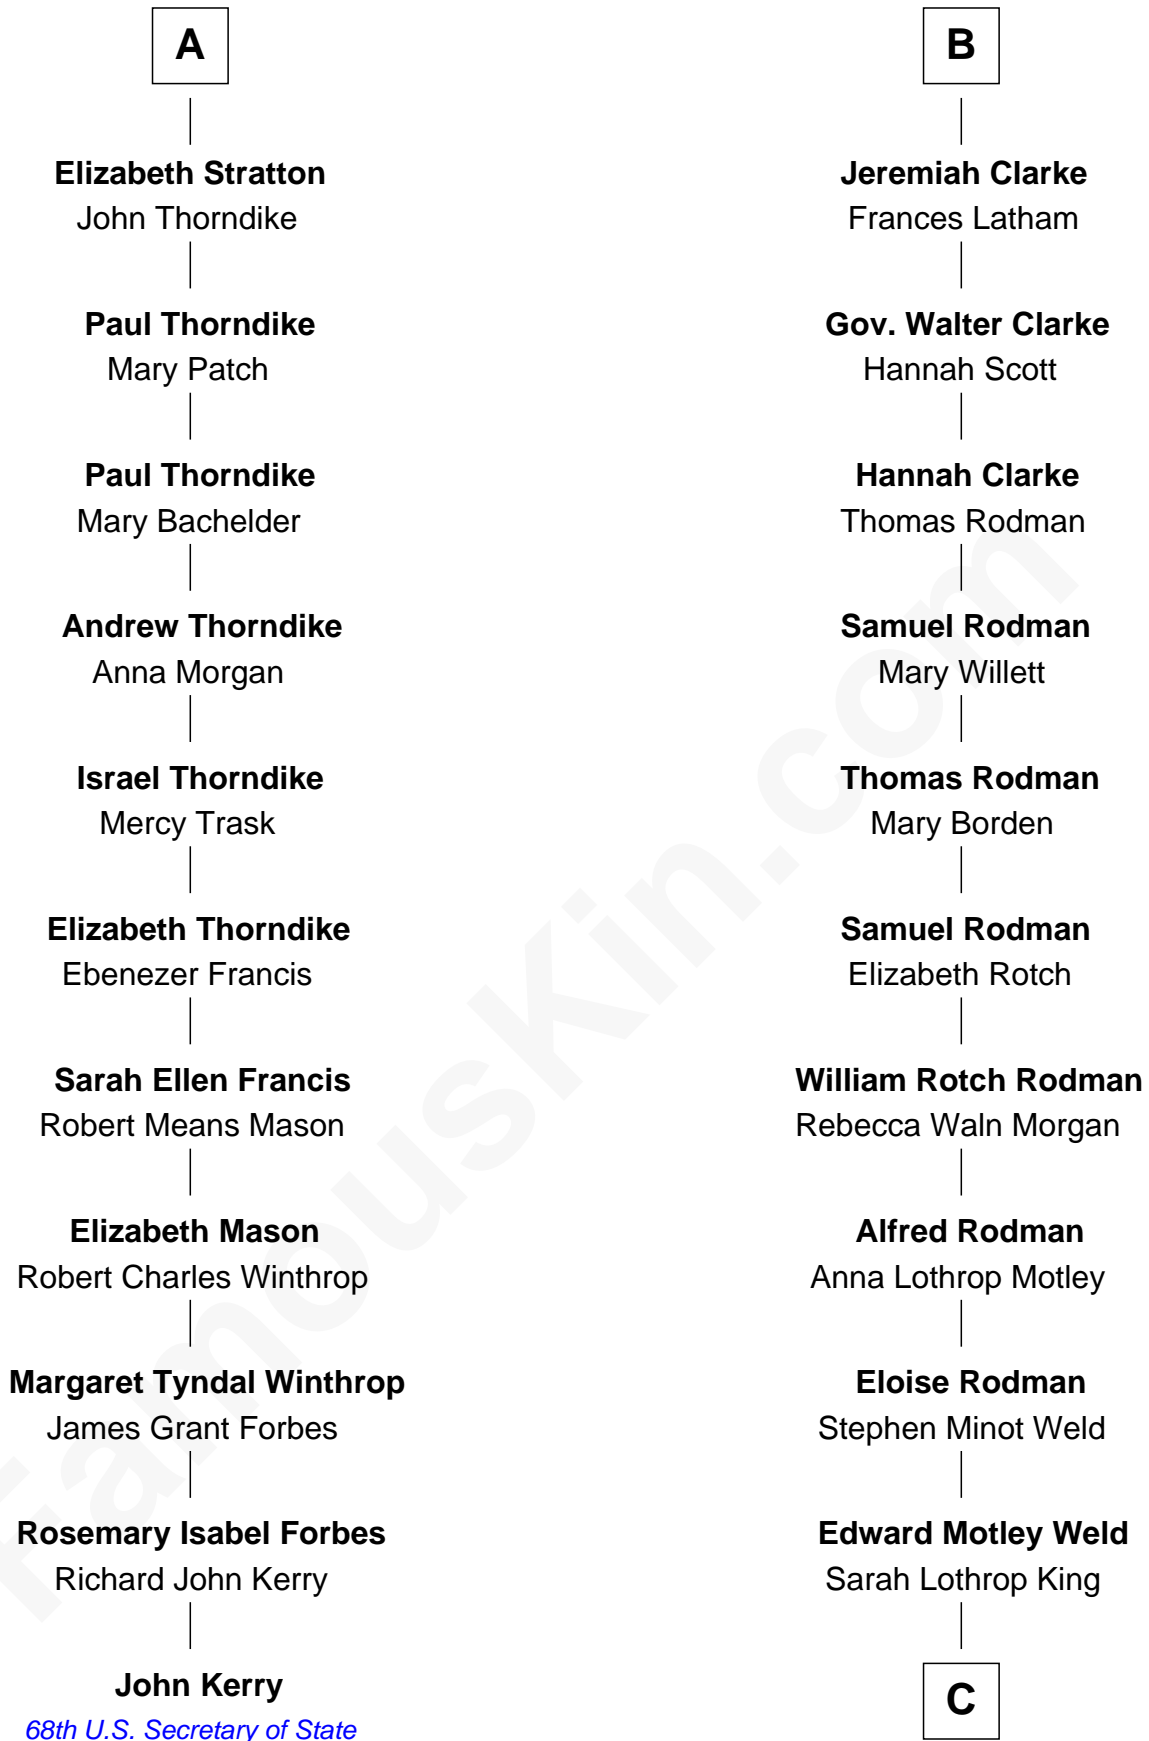

# FamousKin.com Relationship Chart of

**John Kerry**

*68th U.S. Secretary of State*

17th cousin 1 time removed of

**Tuesday Weld**

*TV and Movie Actress*

**Elizabeth Cokayne**

*with husband*  
*Sir Laurence Cheney*

Anne Danvers

**Cecily Felton**

John Stratton

**Elizabeth Lovett**

Anthony Cave

**Thomas Stratton**

Dorothy Nicolls

**Mary Cave**

Sir Jerome Weston

**John Stratton**

Anne Derehaugh

**Mary Weston**

William Clerke

**A**

**B**

**C**

Lothrop Motley Weld

Yosene Balfour Ker

**Tuesday Weld**

*TV and Movie Actress*

FamousKin.com