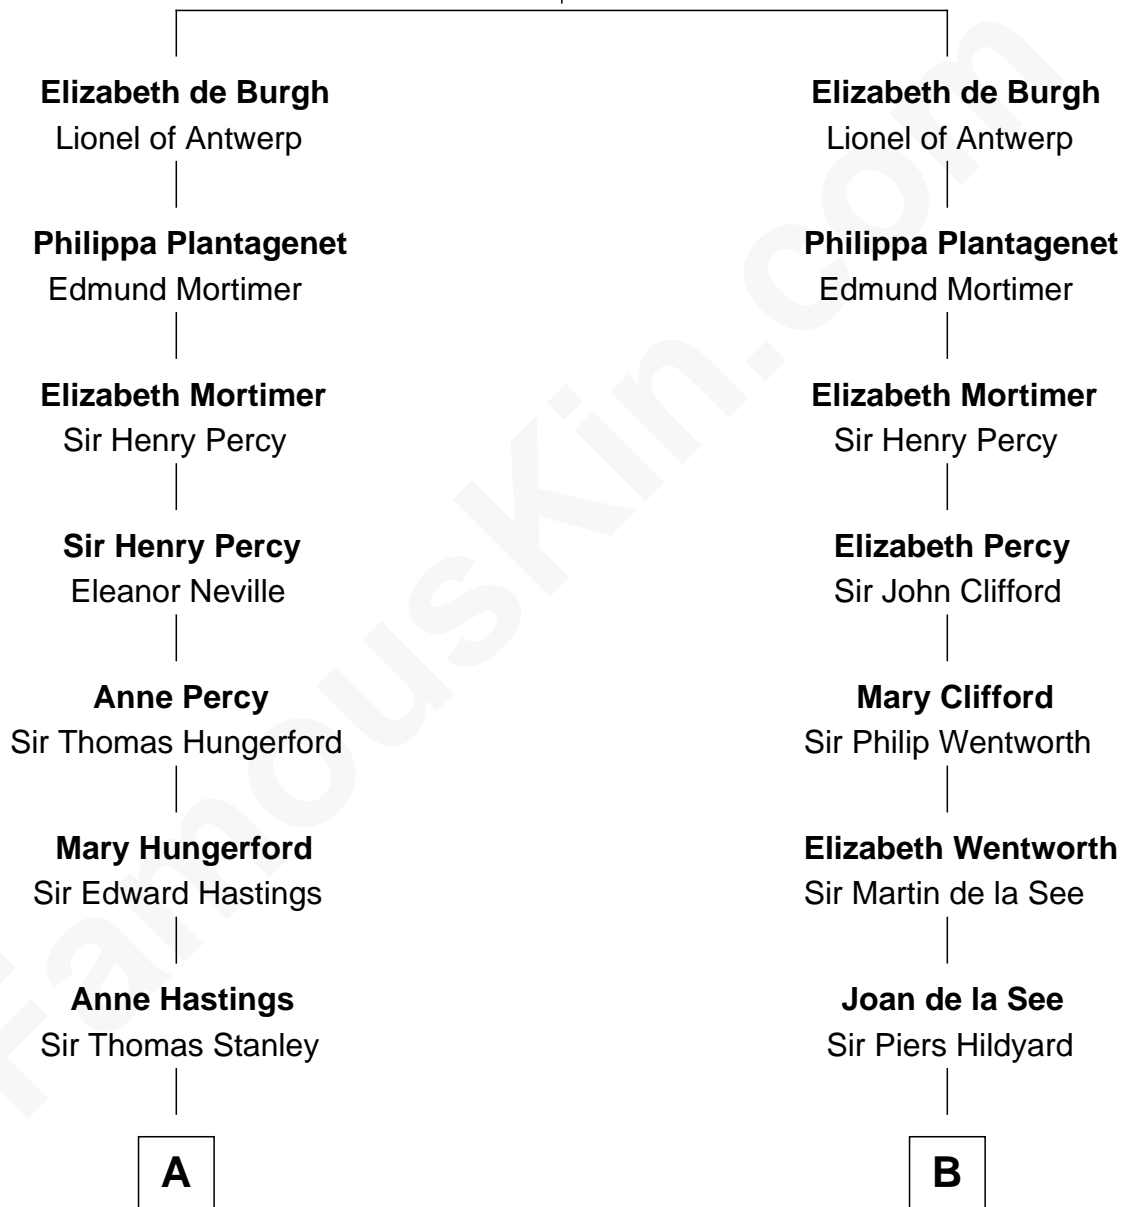

FamousKin.com Relationship Chart of

John Kerry

68th U.S. Secretary of State

21st cousin of

Tuesday Weld

TV and Movie Actress

William de Burgh
Maude of Lancaster

C

Robert Charles Winthrop
Elizabeth Cabot Blanchard

Robert Charles Winthrop
Elizabeth Mason

Margaret Tyndal Winthrop
James Grant Forbes

Rosemary Isabel Forbes
Richard John Kerry

John Kerry
68th U.S. Secretary of State

D

Sarah Bartlett Balch
Stephen Minot Weld

Stephen Minot Weld
Eloise Rodman

Edward Motley Weld
Sarah Lothrop King

Lothrop Motley Weld
Yosene Balfour Ker

Tuesday Weld
TV and Movie Actress