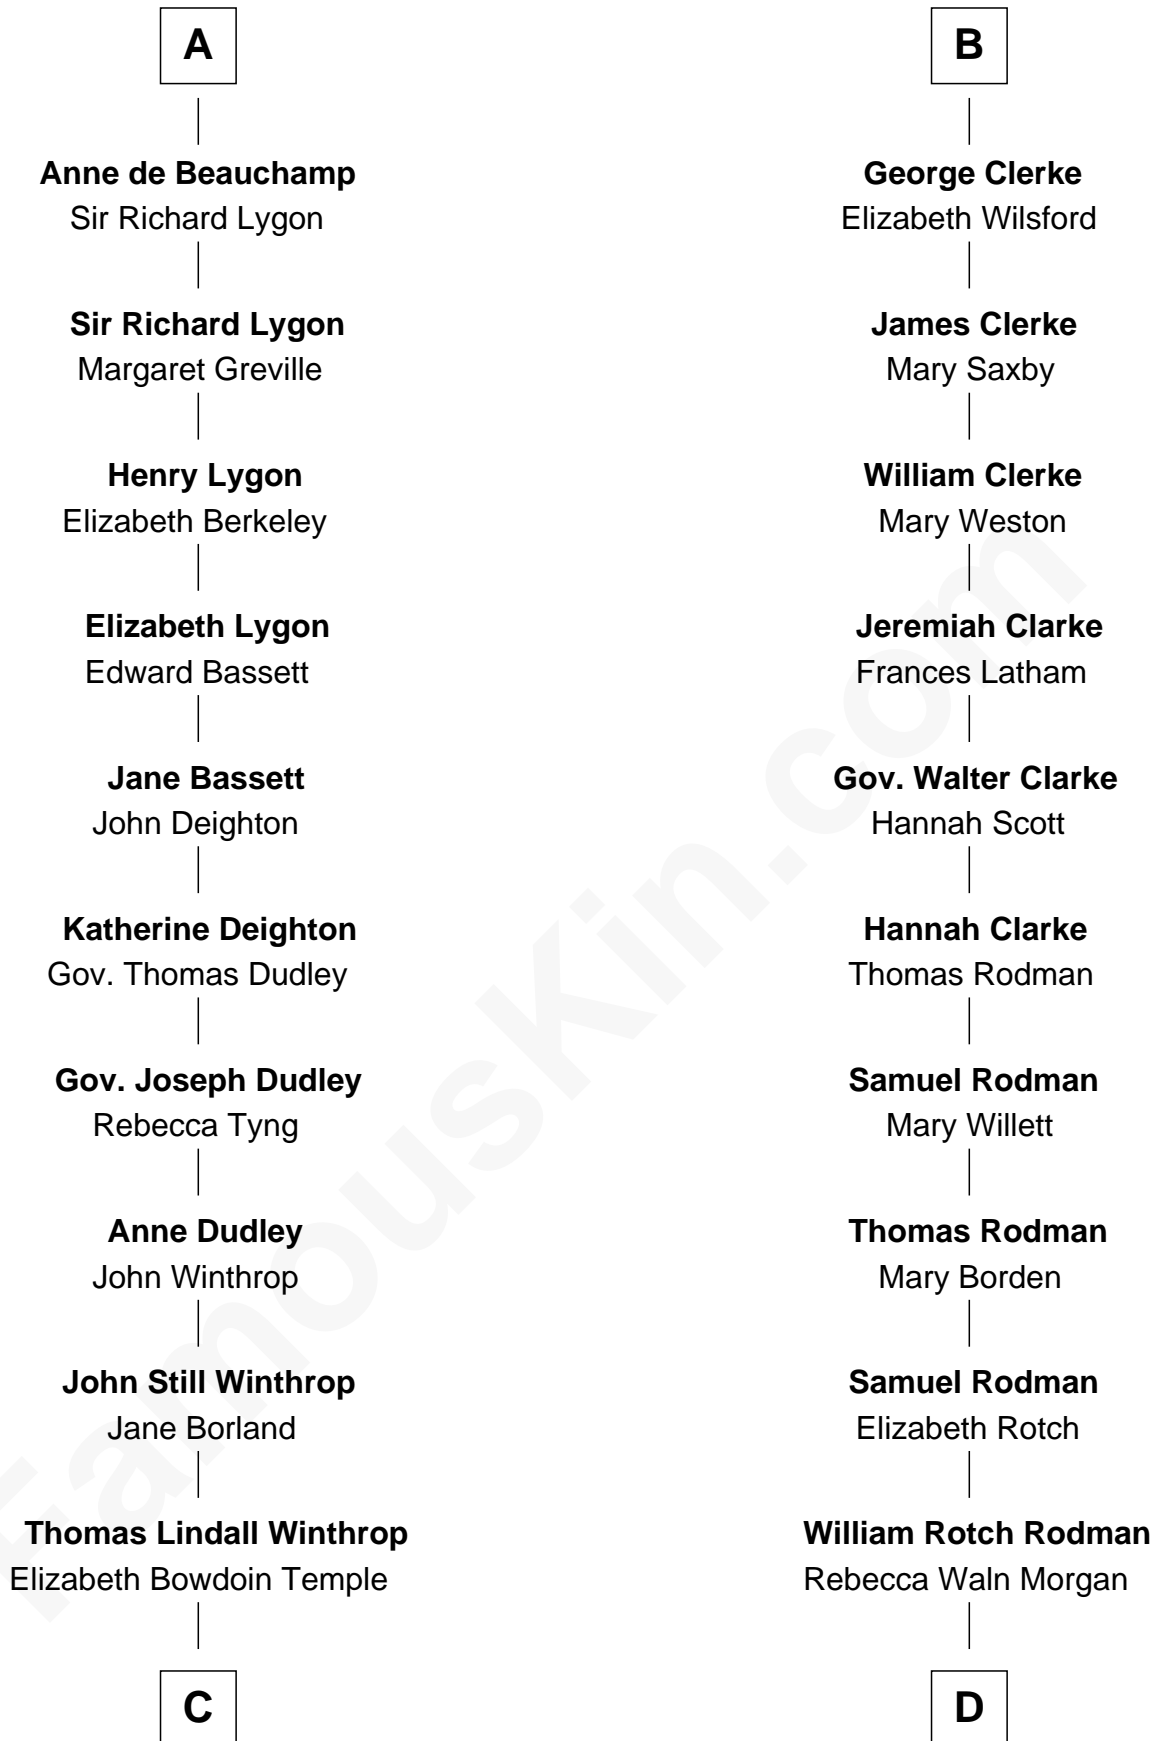

FamousKin.com Relationship Chart of

John Kerry

68th U.S. Secretary of State

21st cousin of

Tuesday Weld

TV and Movie Actress

John de Botetourte

Maud FitzThomas

Elizabeth Stafford
Sir Richard de Beauchamp

A

Thomas de Botetourte

Joan de Somery

John de Botetourte
Joyce la Zouche de Mortimer

Joyce de Botetourte
Sir Baldwin Freville

Sir Baldwin Freville
Maude le Scrope

Elizabeth Freville
Sir Thomas Ferrers

Sir Henry Ferrers
Margaret Heckstall

Elizabeth Ferrers
James Clerke

B

C

Robert Charles Winthrop
Elizabeth Cabot Blanchard

Robert Charles Winthrop
Elizabeth Mason

Margaret Tyndal Winthrop
James Grant Forbes

Rosemary Isabel Forbes
Richard John Kerry

John Kerry
68th U.S. Secretary of State

D

Alfred Rodman
Anna Lothrop Motley

Eloise Rodman
Stephen Minot Weld

Edward Motley Weld
Sarah Lothrop King

Lothrop Motley Weld
Yosene Balfour Ker