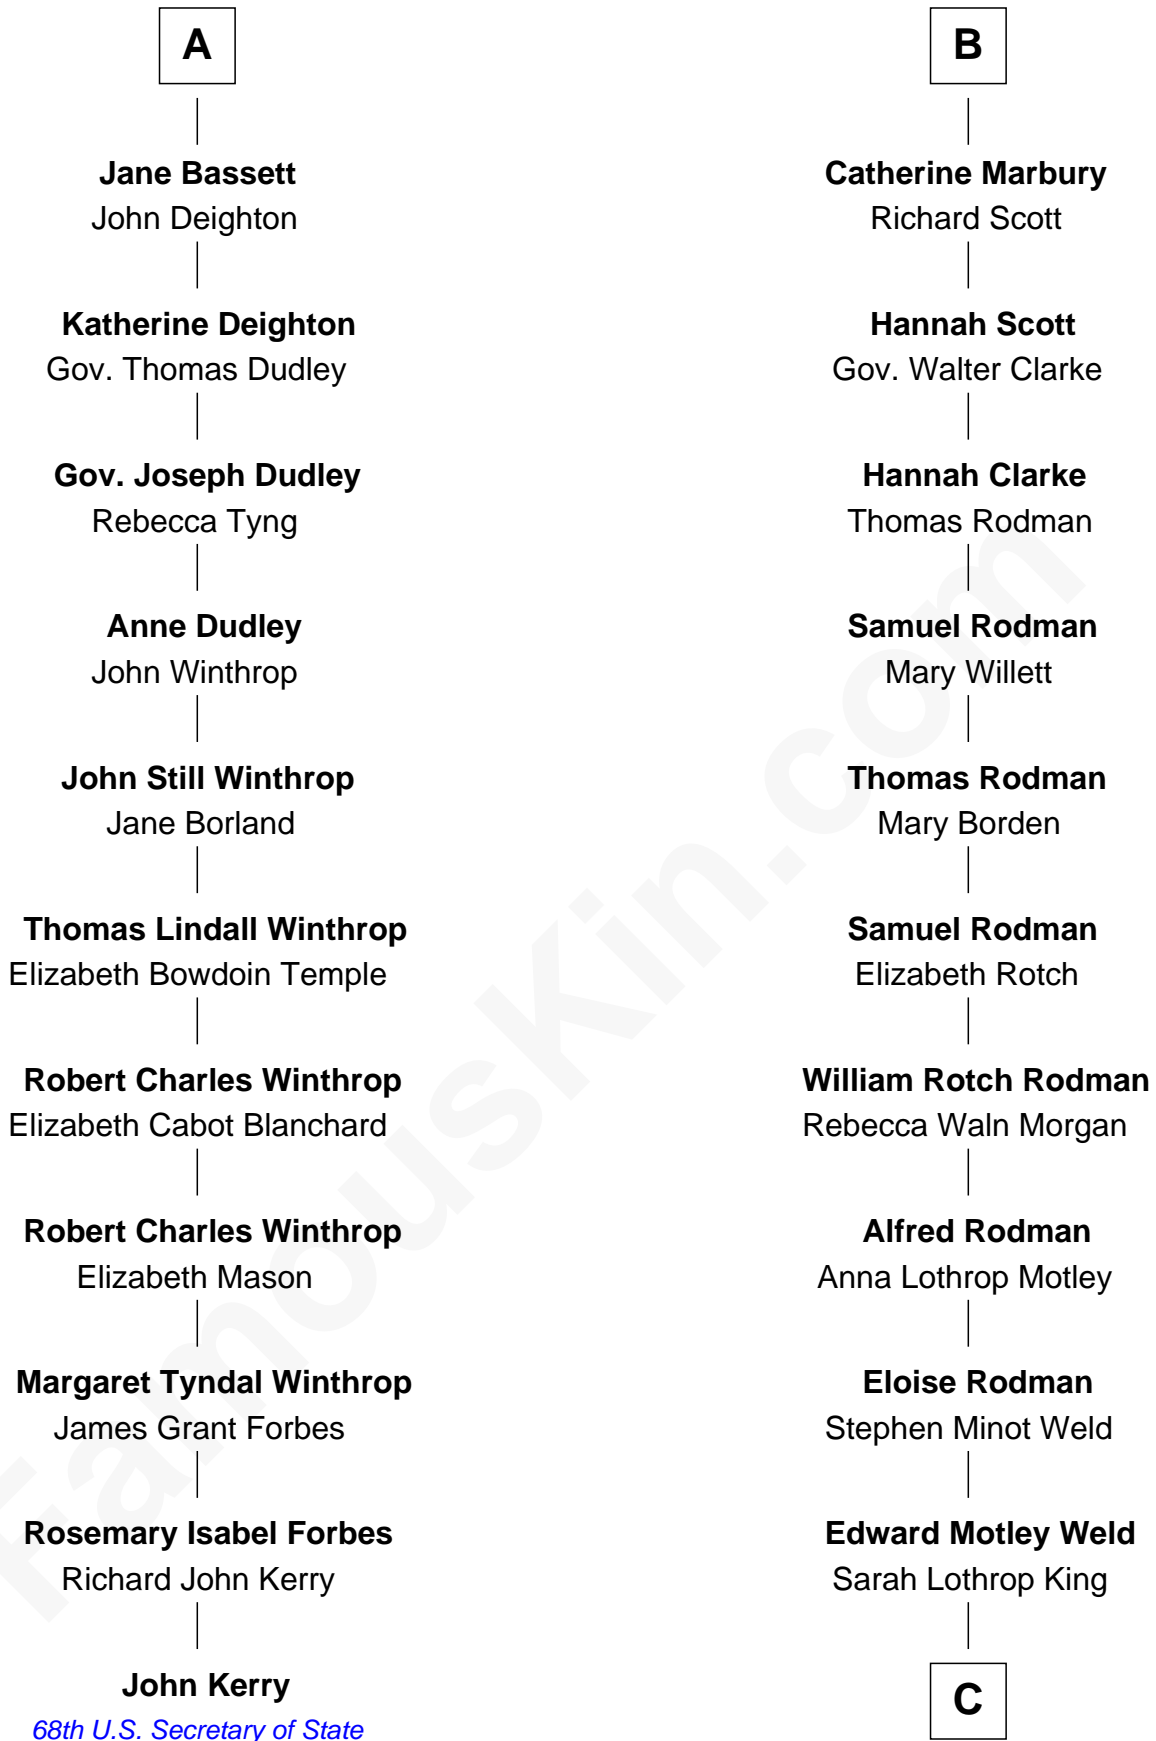

FamousKin.com Relationship Chart of

John Kerry

68th U.S. Secretary of State

17th cousin 1 time removed of

Tuesday Weld

TV and Movie Actress

Robert de Ferrers
Margaret Despencer

C

—
Lothrop Motley Weld

Yosene Balfour Ker

—
Tuesday Weld

TV and Movie Actress

FamousKin.com