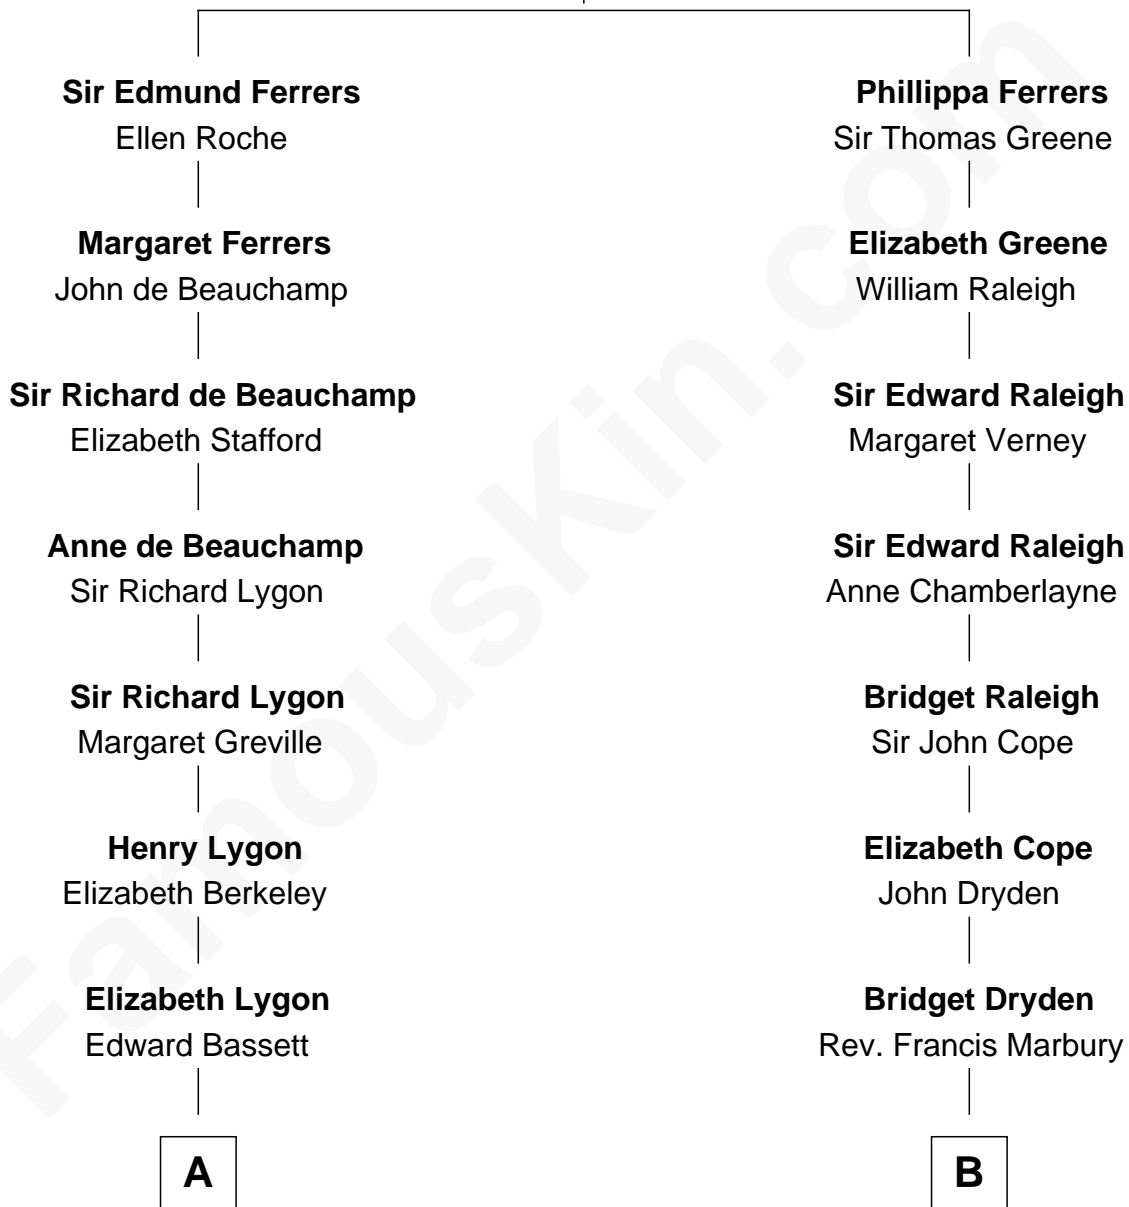

FamousKin.com Relationship Chart of

John Kerry

68th U.S. Secretary of State

17th cousin 1 time removed of

Tuesday Weld

TV and Movie Actress

Robert de Ferrers
Margaret Despencer

C

—
Lothrop Motley Weld

Yosene Balfour Ker

—
Tuesday Weld

TV and Movie Actress

FamousKin.com