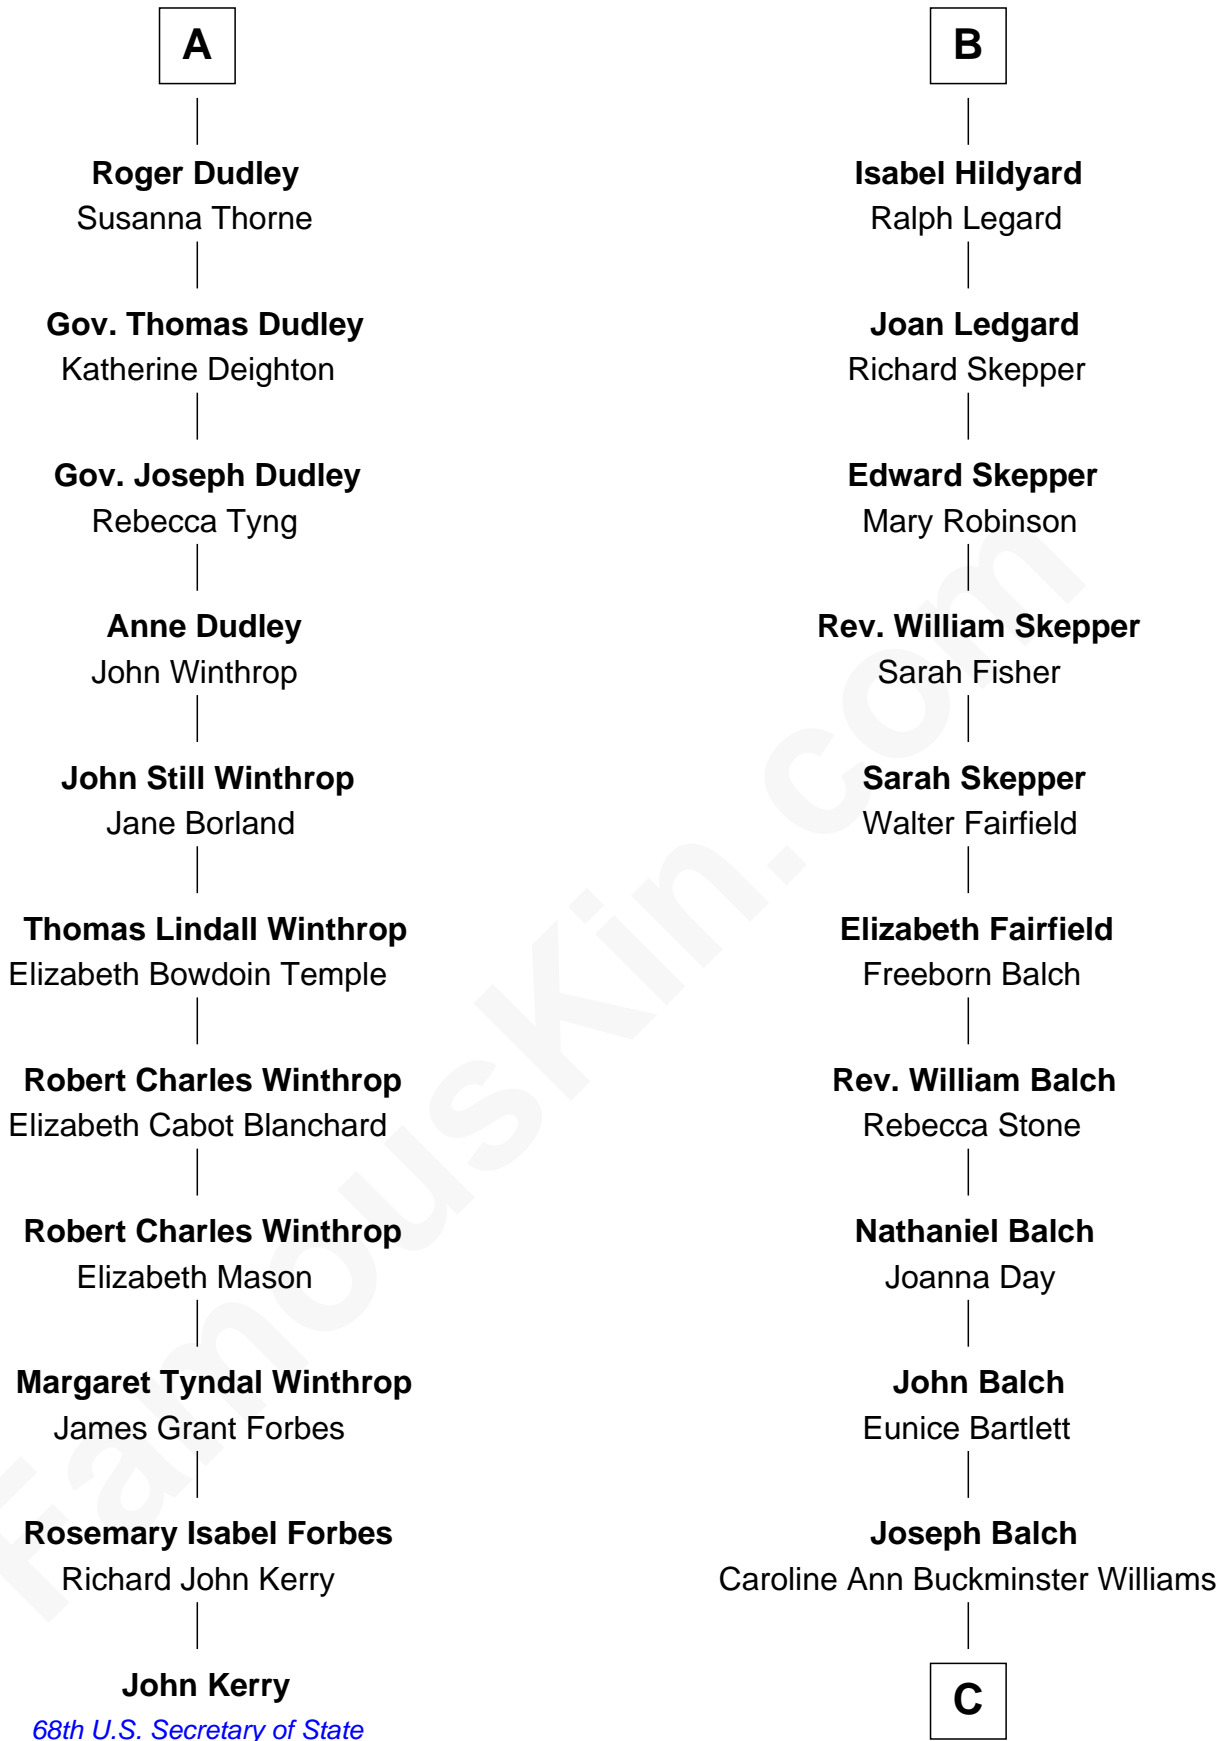

# FamousKin.com Relationship Chart of

**John Kerry**

*68th U.S. Secretary of State*

17th cousin 4 times removed of

**Tuesday Weld**

*TV and Movie Actress*

**Edward III, King of England**

Philippa of Hainault

**C**

—  
**Sarah Bartlett Balch**

Stephen Minot Weld

—  
**Stephen Minot Weld**

Eloise Rodman

—  
**Edward Motley Weld**

Sarah Lothrop King

—  
**Lothrop Motley Weld**

Yosene Balfour Ker

—  
**Tuesday Weld**

*TV and Movie Actress*

FamousKin.com