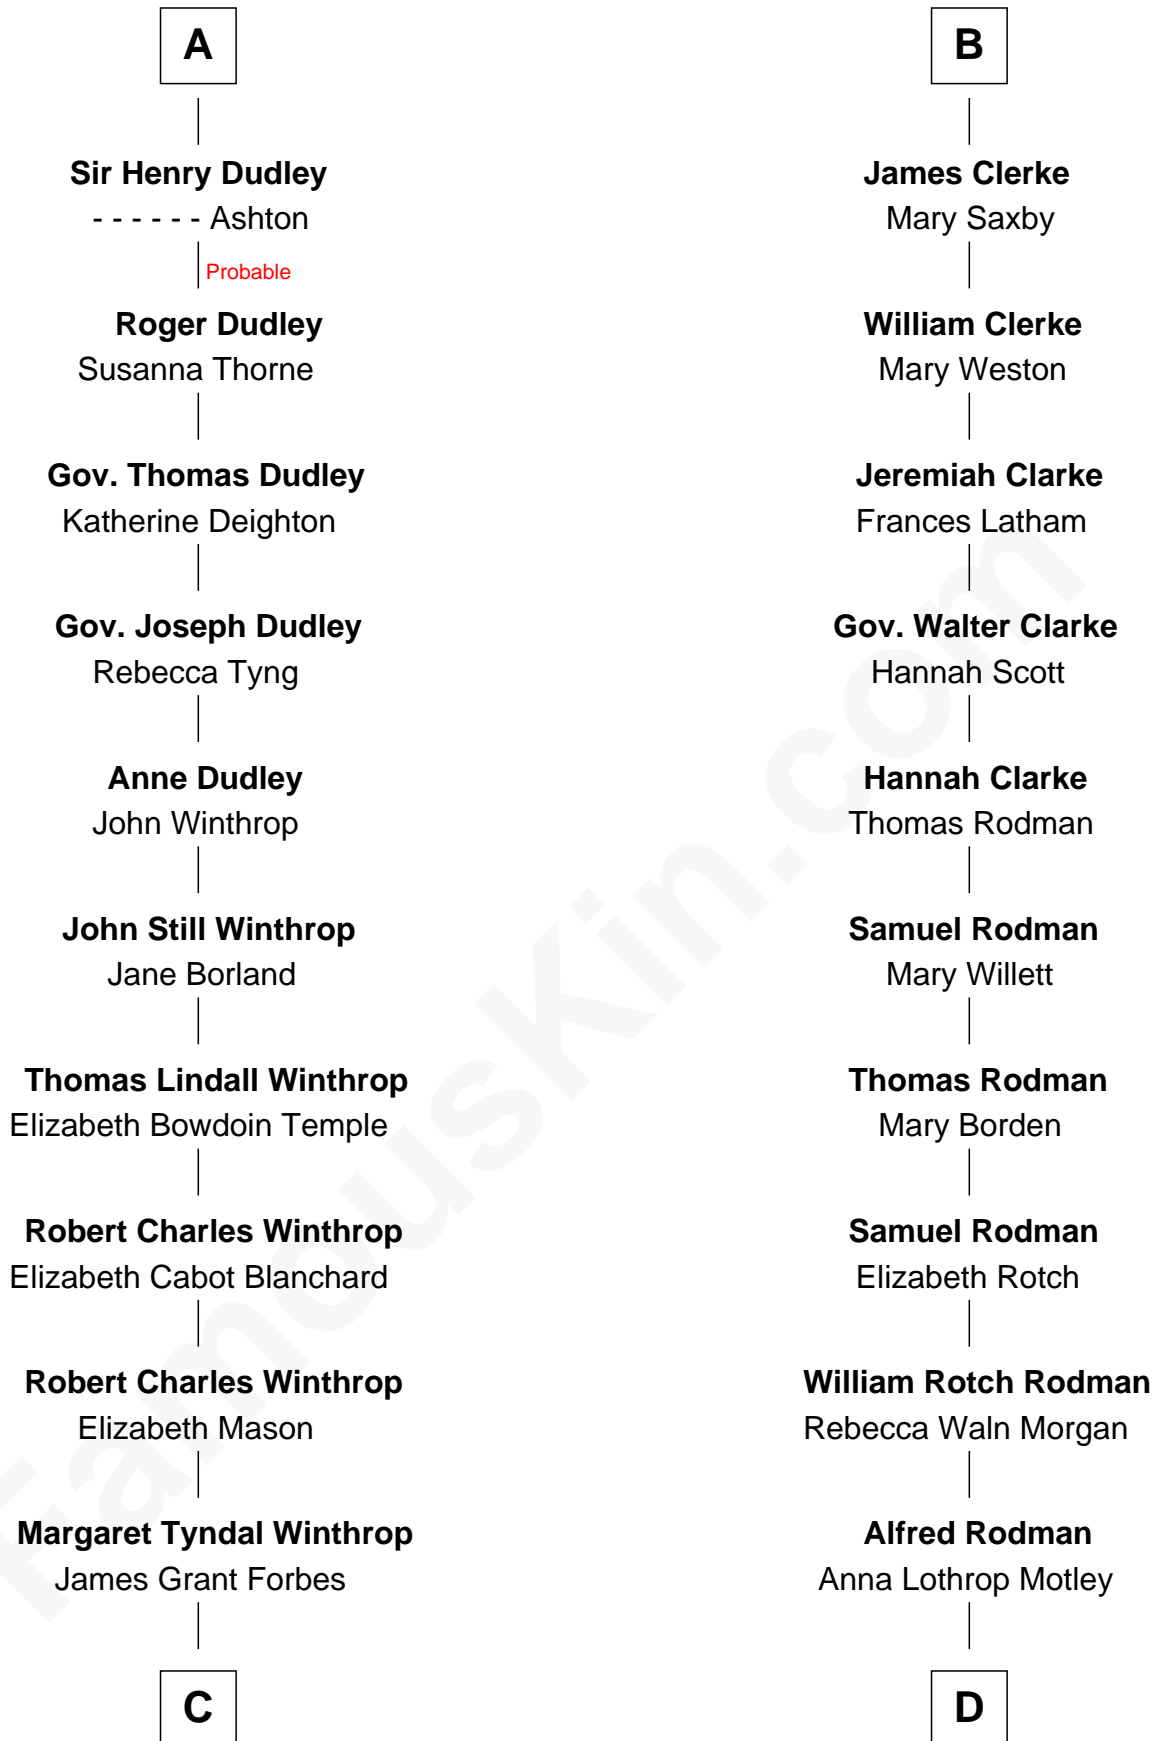

# FamousKin.com Relationship Chart of

**John Kerry**

*68th U.S. Secretary of State*

18th cousin 2 times removed of

**Tuesday Weld**

*TV and Movie Actress*

**Sir William de Ros**  
Margery de Badlesmere

**Thomas de Ros**  
Beatrice de Stafford

**Margaret de Ros**  
Sir Reynold Grey

**Margaret Grey**  
Sir William Bonville

**William Bonville**  
Elizabeth Harington

**William Bonville**  
Katherine Neville

**Cecily Bonville**  
Thomas Grey

**Cecily Grey**  
Sir John Sutton

**A**

**Maud de Roos**  
John de Welles

**Margery de Welles**  
Stephen le Scrope

**Maude le Scrope**  
Sir Baldwin Freville

**Elizabeth Freville**  
Sir Thomas Ferrers

**Sir Henry Ferrers**  
Margaret Heckstall

**Elizabeth Ferrers**  
James Clerke

**George Clerke**  
Elizabeth Wilsford

**B**

**C**

**Rosemary Isabel Forbes**

Richard John Kerry

**John Kerry**

*68th U.S. Secretary of State*