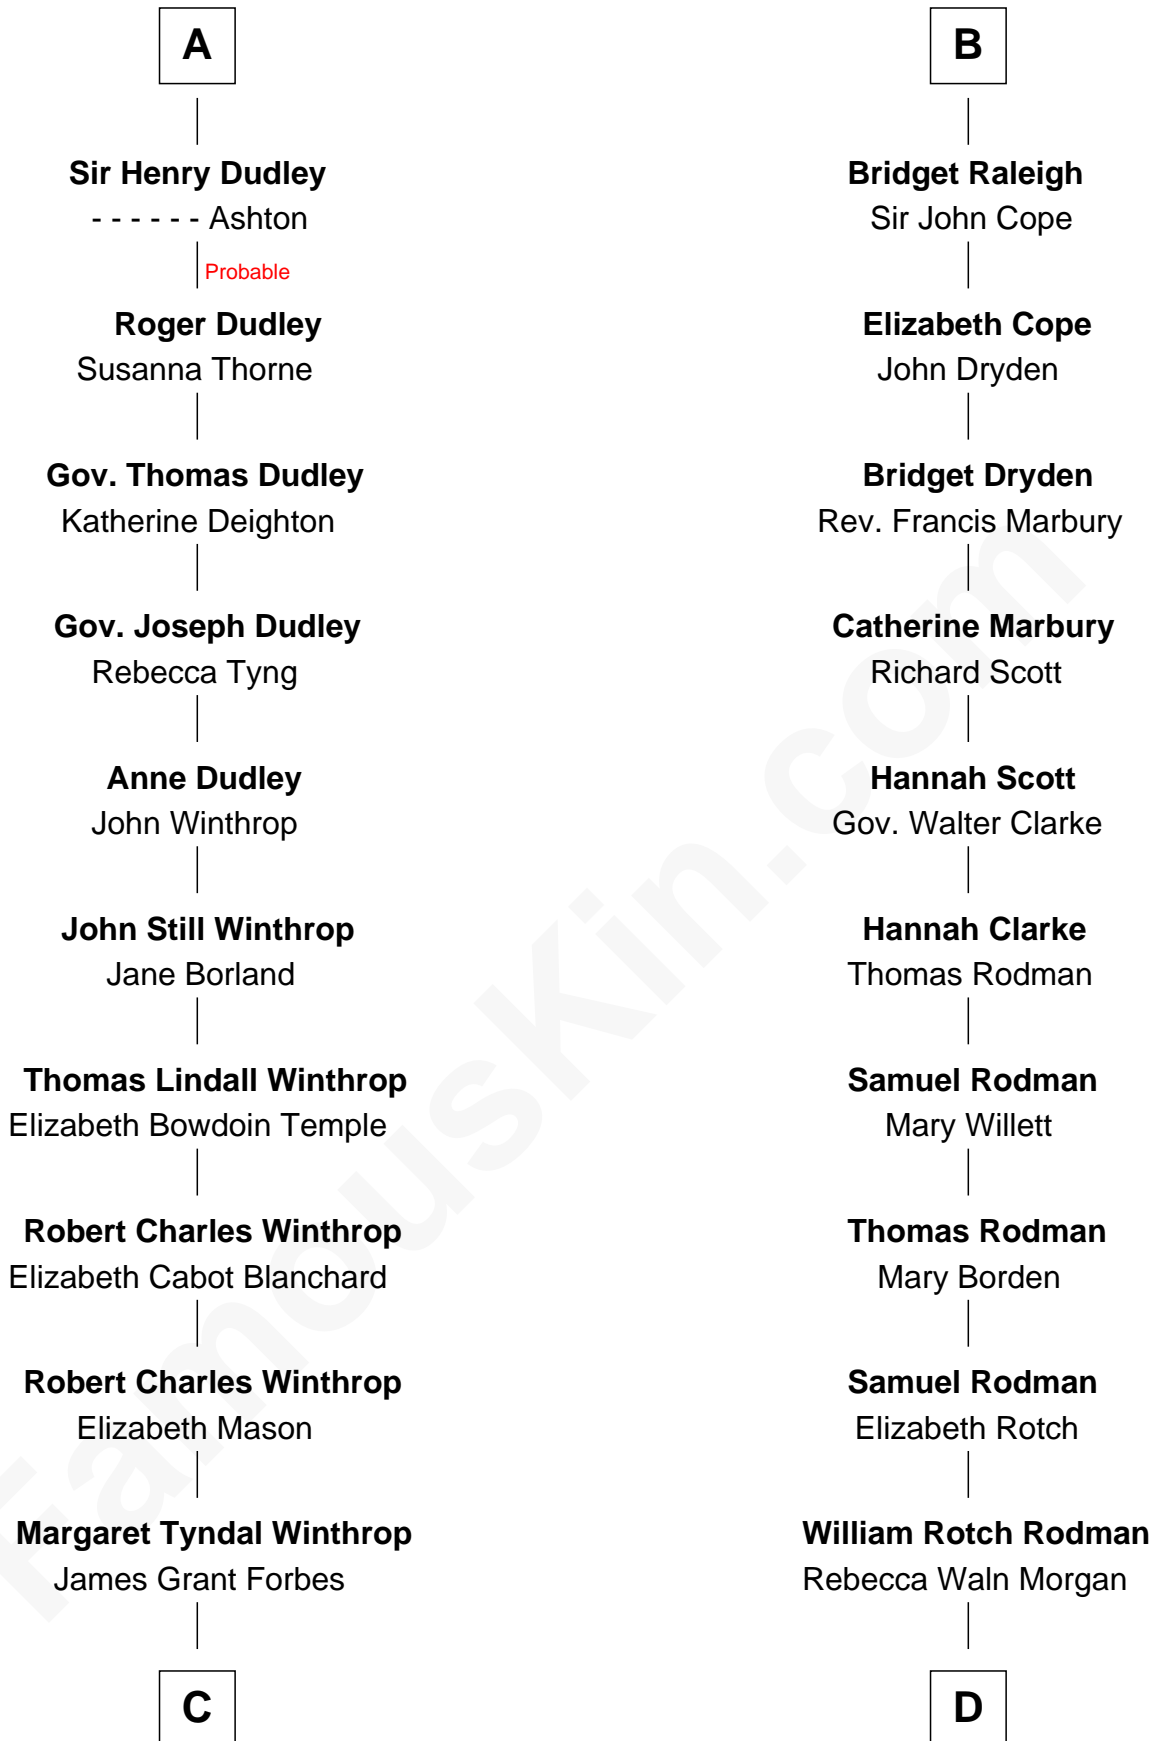

# FamousKin.com Relationship Chart of

**John Kerry**

*68th U.S. Secretary of State*

18th cousin 3 times removed of

**Tuesday Weld**

*TV and Movie Actress*

**Edmund Fitzalan**

Alice de Warenne

**Richard Fitzalan**  
Eleanor Plantagenet

**Alice Fitzalan**  
Sir Thomas de Holand

**Eleanor Holand**  
Edward Cherleton

**Joyce Cherleton**  
Sir John Tiptoft

**Joyce Tiptoft**  
Sir Edmund Sutton

**Sir Edward Sutton**  
Cecily Willoughby

**Sir John Sutton**  
Cecily Grey

**A**

**Mary Fitzalan**  
John le Strange

**Ankaret le Strange**  
Sir Richard Talbot

**Mary Talbot**  
Sir Thomas Greene

**Sir Thomas Greene**  
Phillippa Ferrers

**Elizabeth Greene**  
William Raleigh

**Sir Edward Raleigh**  
Margaret Verney

**Sir Edward Raleigh**  
Anne Chamberlayne

**B**

**C**

**Rosemary Isabel Forbes**

Richard John Kerry

**John Kerry**

*68th U.S. Secretary of State*