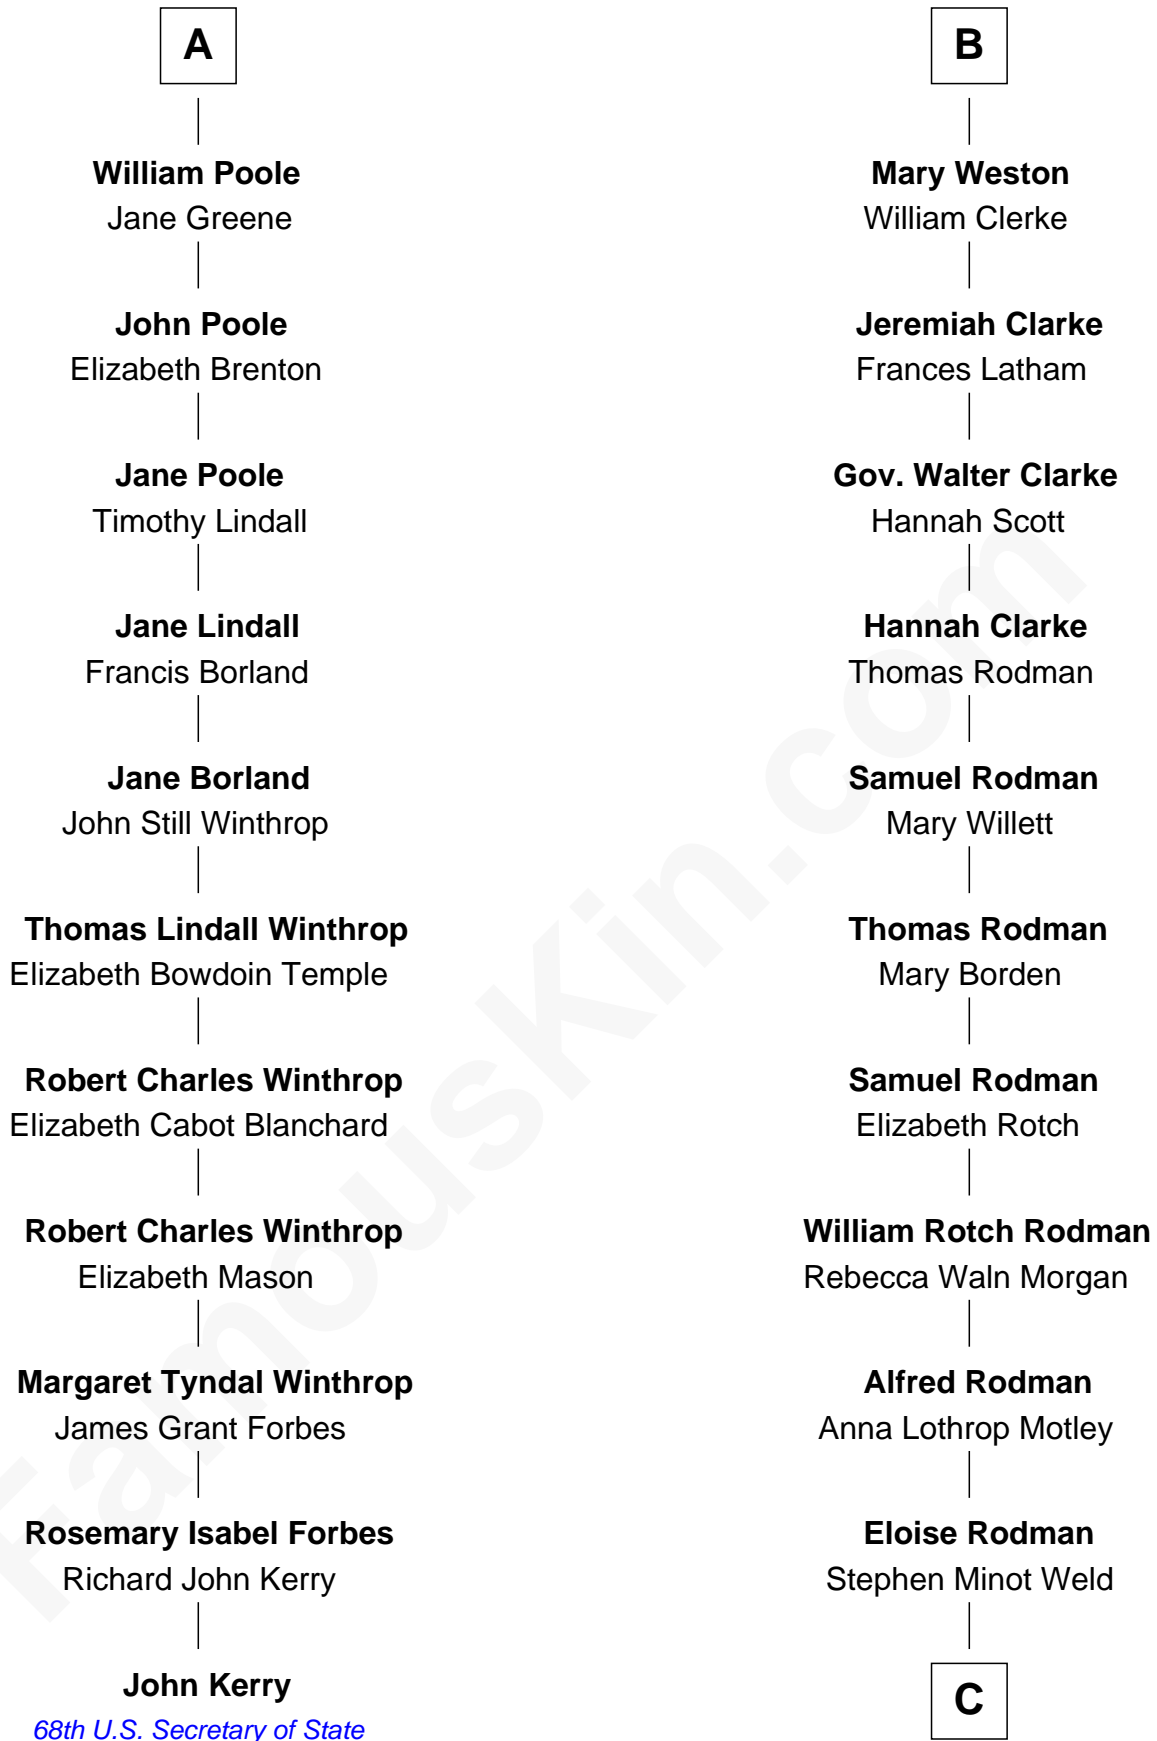

FamousKin.com Relationship Chart of

John Kerry

68th U.S. Secretary of State

17th cousin 2 times removed of

Tuesday Weld

TV and Movie Actress

Sir William Stradling

Isabel St. Barbe

Joan Dauntsey

Edmund Stradling

Elizabeth Arundell

John Stradling

Alice Langford

Anne Stradling

Sir John Danvers

Anne Danvers

Thomas Lovett

Elizabeth Lovett

Anthony Cave

Mary Cave

Sir Jerome Weston

B

C

Edward Motley Weld

Sarah Lothrop King

Lothrop Motley Weld

Yosene Balfour Ker

Tuesday Weld

TV and Movie Actress

FamousKin.com