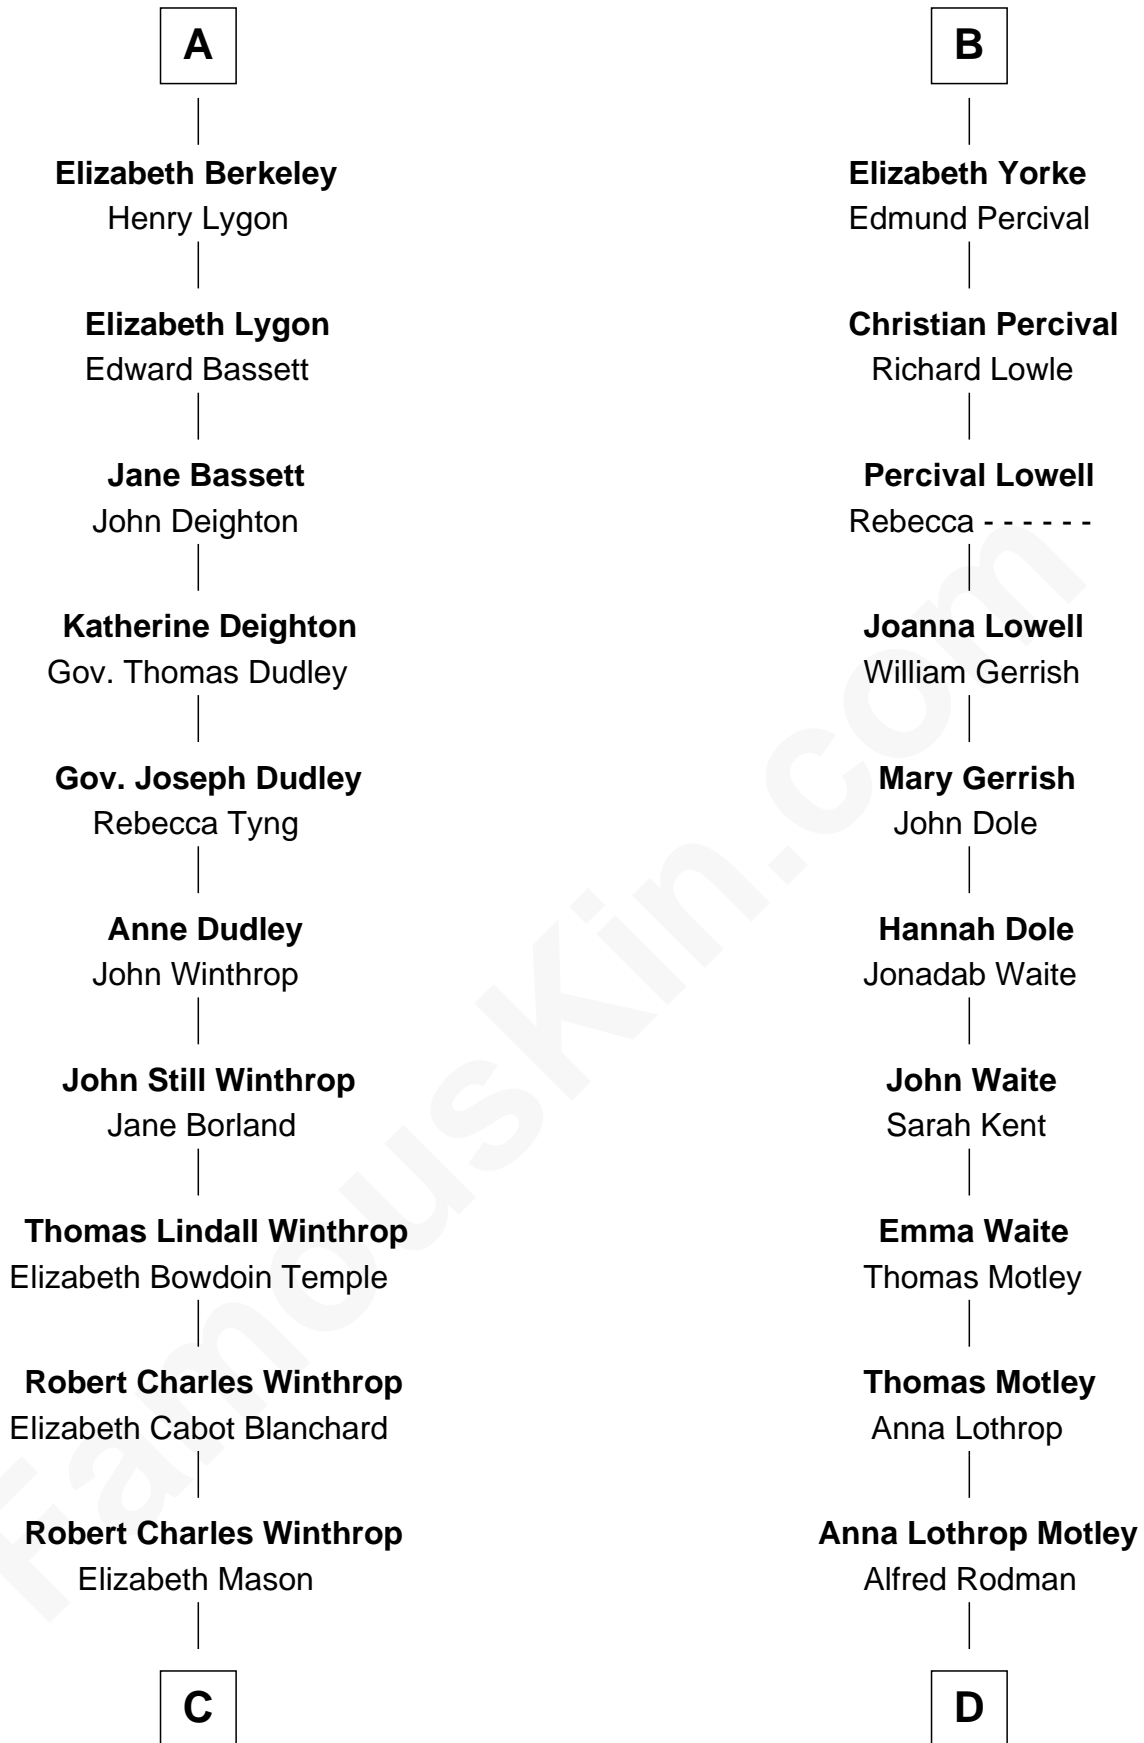

FamousKin.com Relationship Chart of

John Kerry

68th U.S. Secretary of State

19th cousin 1 time removed of

Tuesday Weld

TV and Movie Actress

Humphrey de Bohun

Elizabeth Plantagenet

Sir William de Bohun
Elizabeth de Badlesmere

Elizabeth de Bohun
Sir Richard Fitzalan

Elizabeth Fitzalan
Sir Thomas Mowbray

Isabel Mowbray
Sir James Berkeley

Maurice Berkeley
Isabel Mead

Anne Berkeley
Sir William Dennis

Isabel Dennis
Sir John Berkeley

A

Margaret de Bohun
Sir Hugh de Courtnay

Elizabeth de Courtnay
Sir Andrew Luttrell

Sir Hugh Luttrell
Catherine de Beaumont

Sir John Luttrell
Margaret Touchet

Sir James Luttrell
Elizabeth Courtnay

Sir Hugh Luttrell
Margaret Hill

Eleanor Luttrell
Roger Yorke

B

C

Margaret Tyndal Winthrop

James Grant Forbes

Rosemary Isabel Forbes

Richard John Kerry