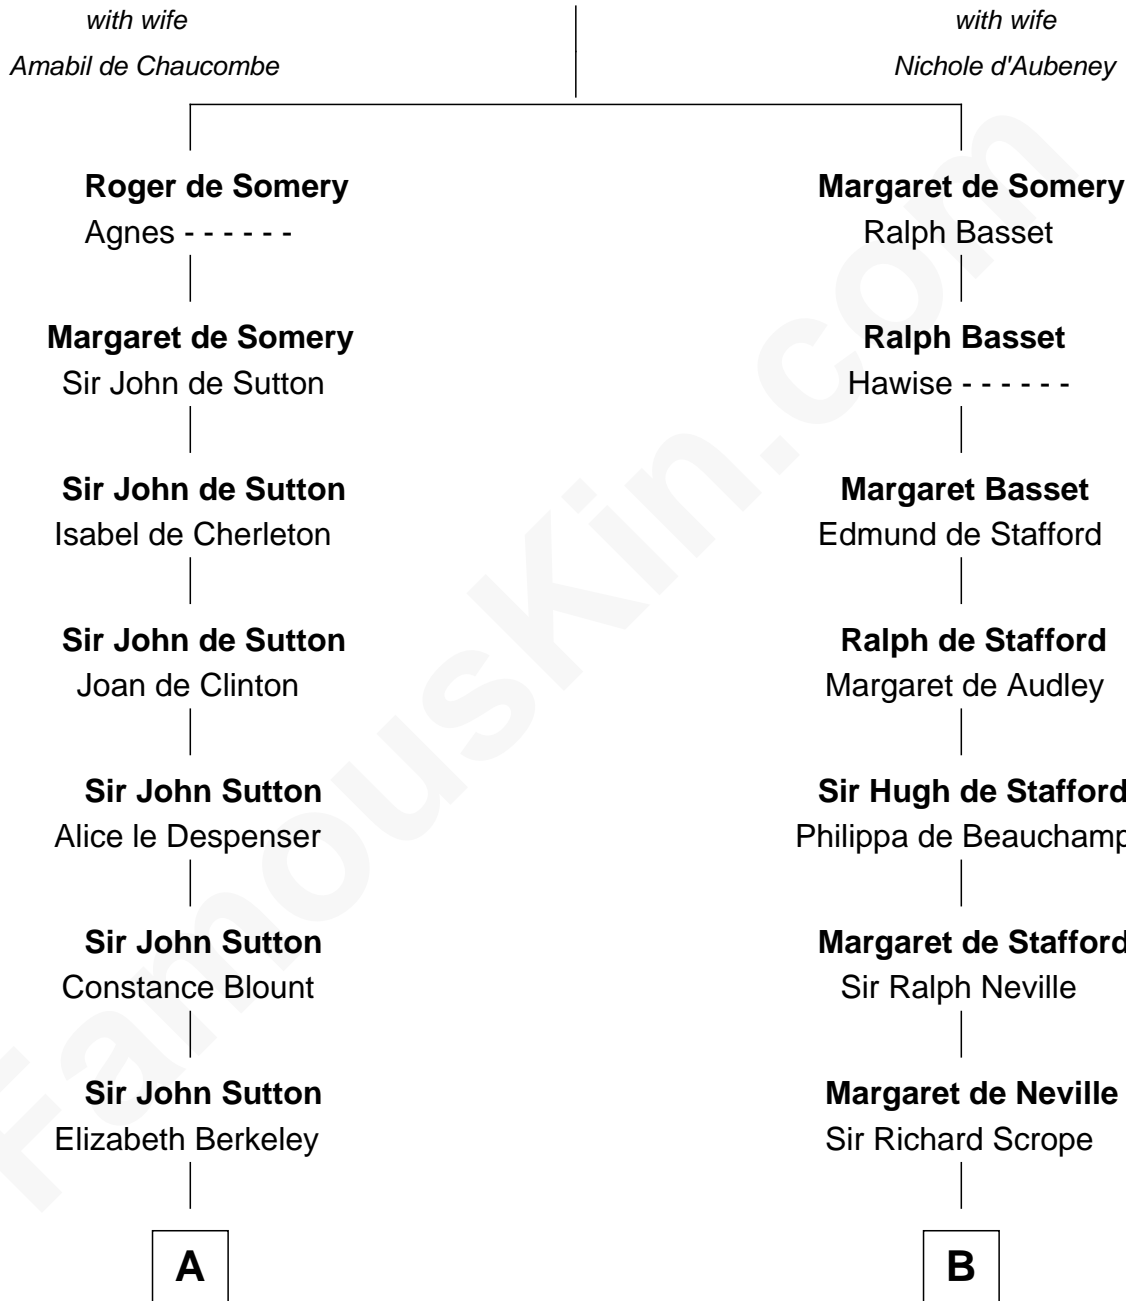

FamousKin.com Relationship Chart of

John Kerry

68th U.S. Secretary of State

20th cousin 1 time removed of

Helen Keller

Author and Activist

Sir Roger de Somery

C

Robert Charles Winthrop
Elizabeth Cabot Blanchard

Robert Charles Winthrop
Elizabeth Mason

Margaret Tyndal Winthrop
James Grant Forbes

Rosemary Isabel Forbes
Richard John Kerry

John Kerry
68th U.S. Secretary of State

D

Col. Alexander Spotswood Moore
Elizabeth Aylett

Mary Fairfax Moore
David Keller

Arthur Henley Keller
Kate Adams

Helen Keller
Author and Activist

FamousKin.com