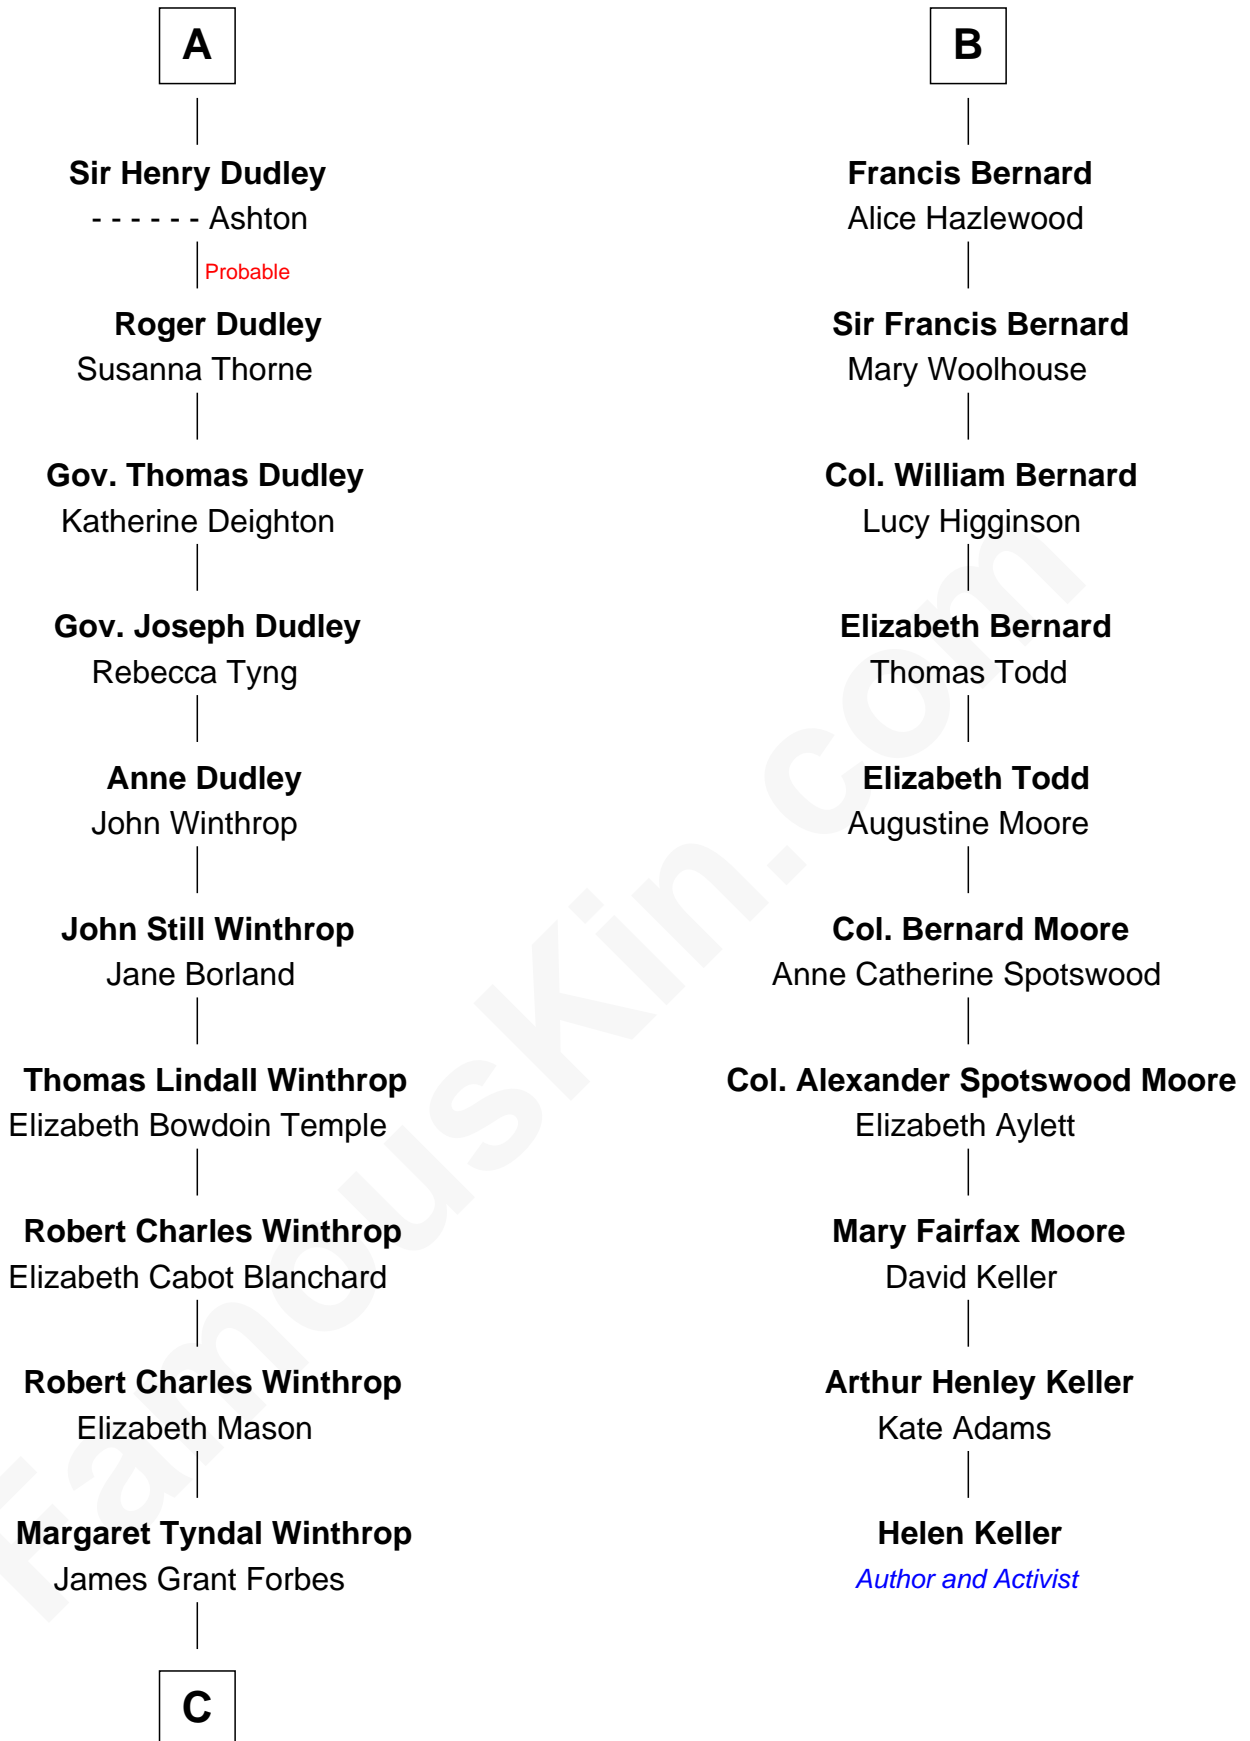

FamousKin.com Relationship Chart of

John Kerry

68th U.S. Secretary of State

16th cousin 2 times removed of

Helen Keller

Author and Activist

Sir William de Ros
Margery de Badlesmere

Thomas de Ros
Beatrice de Stafford

Maud de Roos
John de Welles

Margaret de Ros
Sir Reynold Grey

Margery de Welles
Stephen le Scrope

Margaret Grey
Sir William Bonville

John le Scrope
Elizabeth Chaworth

William Bonville
Elizabeth Harington

Elizabeth le Scrope
Sir Henry le Scrope

William Bonville
Katherine Neville

Margaret Scrope
John Bernard

Cecily Bonville
Thomas Grey

John Bernard
Margaret Daundelyn

Cecily Grey
Sir John Sutton

John Bernard
Cecily Muscote

A

B