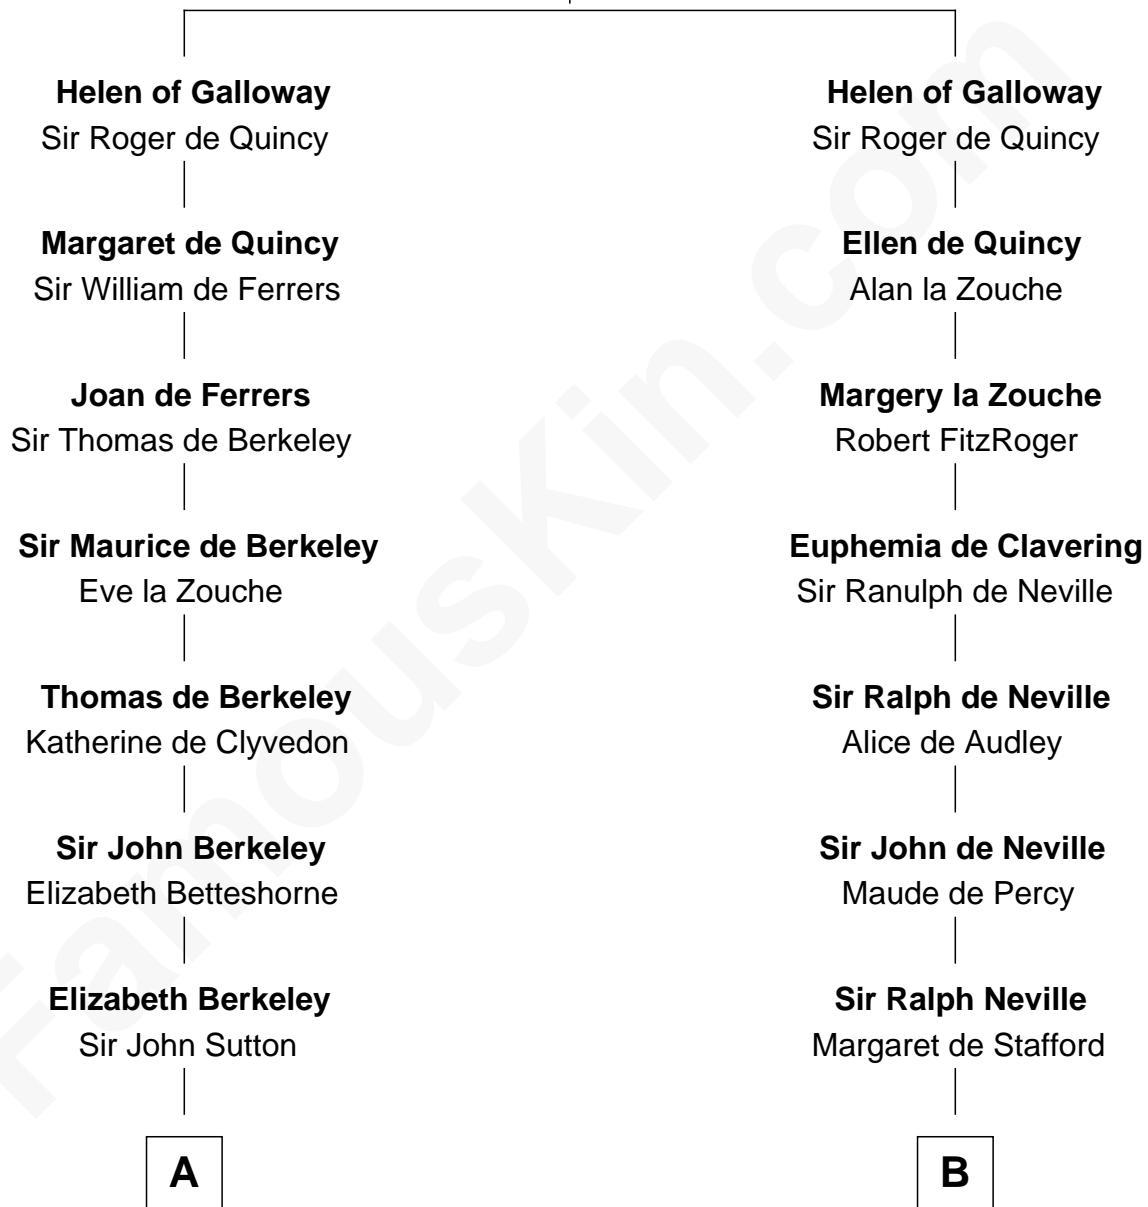

FamousKin.com Relationship Chart of

John Kerry

68th U.S. Secretary of State

21st cousin of

Helen Keller

Author and Activist

Alan of Galloway

Helen de l'Isle

C

Robert Charles Winthrop
Elizabeth Cabot Blanchard

Robert Charles Winthrop
Elizabeth Mason

Margaret Tyndal Winthrop
James Grant Forbes

Rosemary Isabel Forbes
Richard John Kerry

John Kerry
68th U.S. Secretary of State