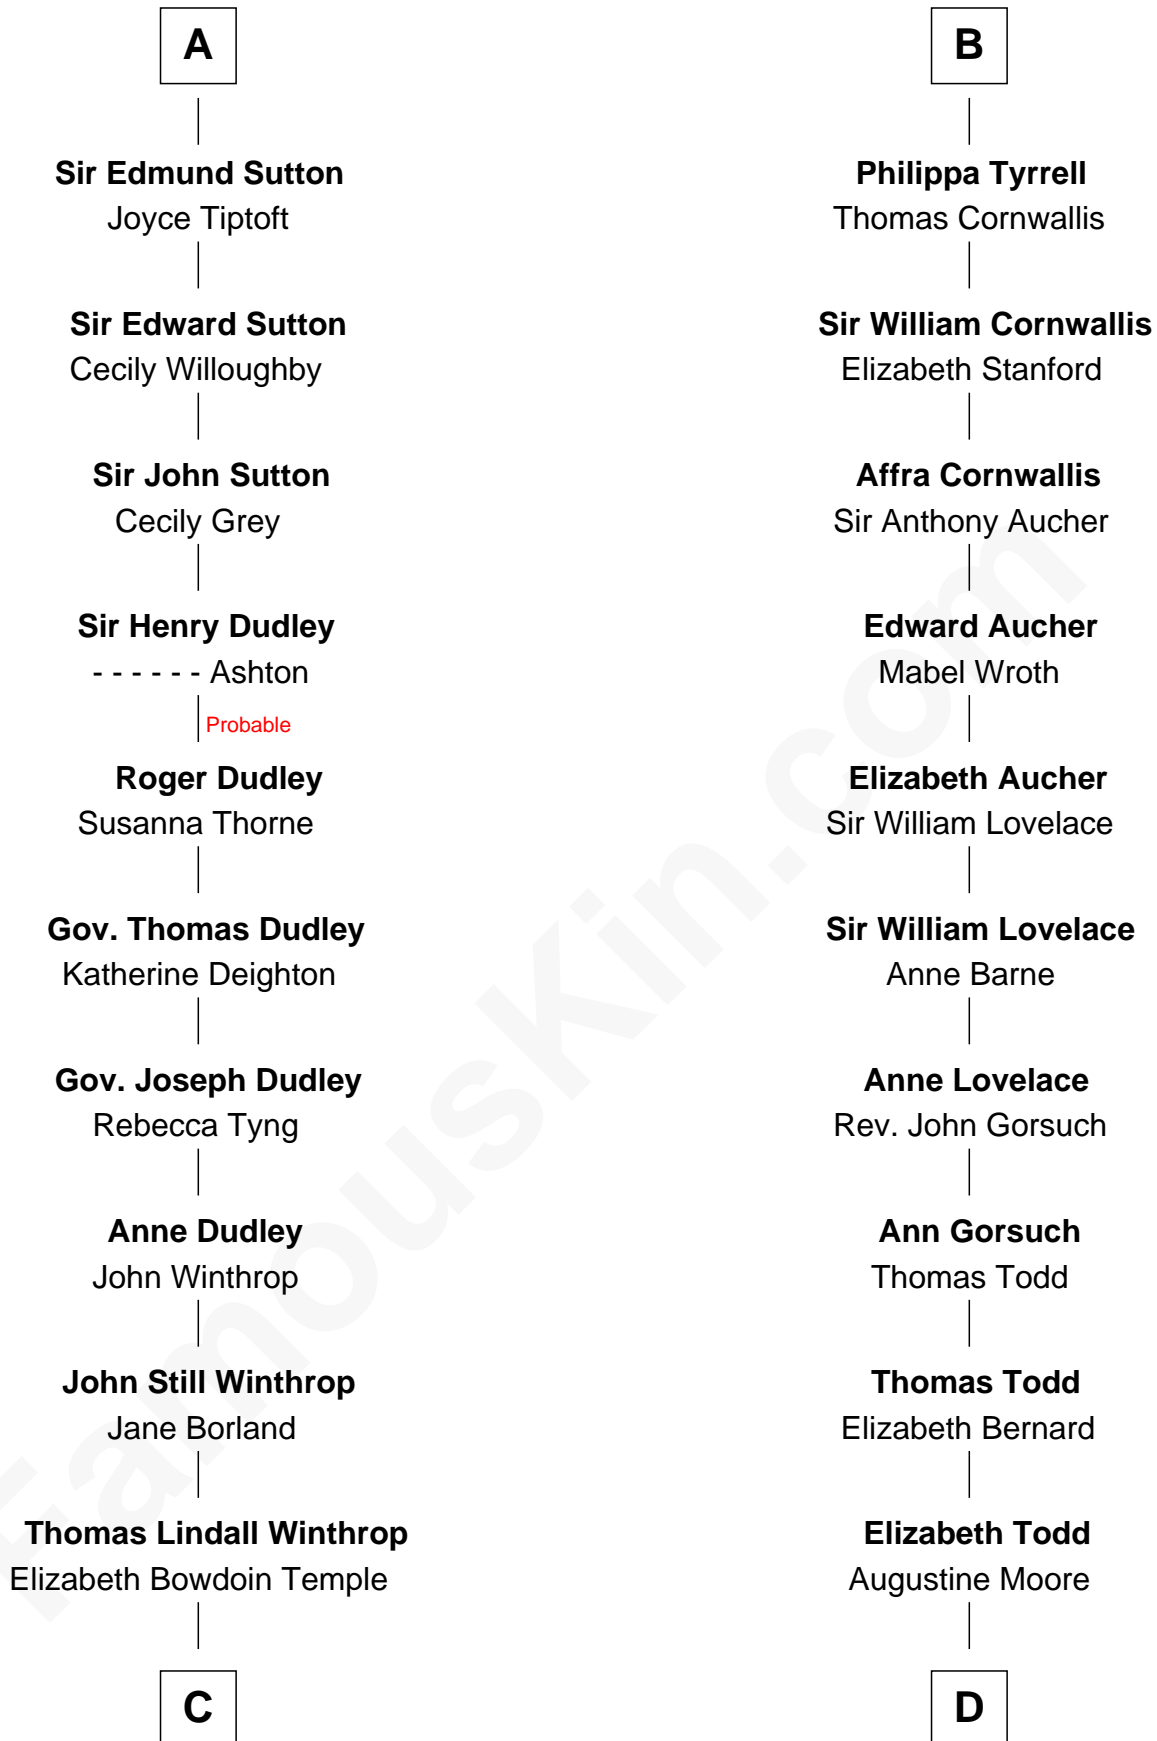

FamousKin.com Relationship Chart of

John Kerry

68th U.S. Secretary of State

21st cousin of

Helen Keller

Author and Activist

Sir Hugh le Despencer

Aveline Basset

Isabella de Beauchamp

Hugh le Despencer

Eleanor de Clare

Isabel le Despencer

Richard Fitzalan

Sir Edmund Fitzalan

Sibyl de Montagu

Philippe Fitzalan

Sir Richard Sergeaux

Philippa Sergeaux

Sir Robert Pashley

Anne Pashley

Edward Tyrrell

B

C

Robert Charles Winthrop
Elizabeth Cabot Blanchard

Robert Charles Winthrop
Elizabeth Mason

Margaret Tyndal Winthrop
James Grant Forbes

Rosemary Isabel Forbes
Richard John Kerry

John Kerry
68th U.S. Secretary of State

D

Col. Bernard Moore
Anne Catherine Spotswood