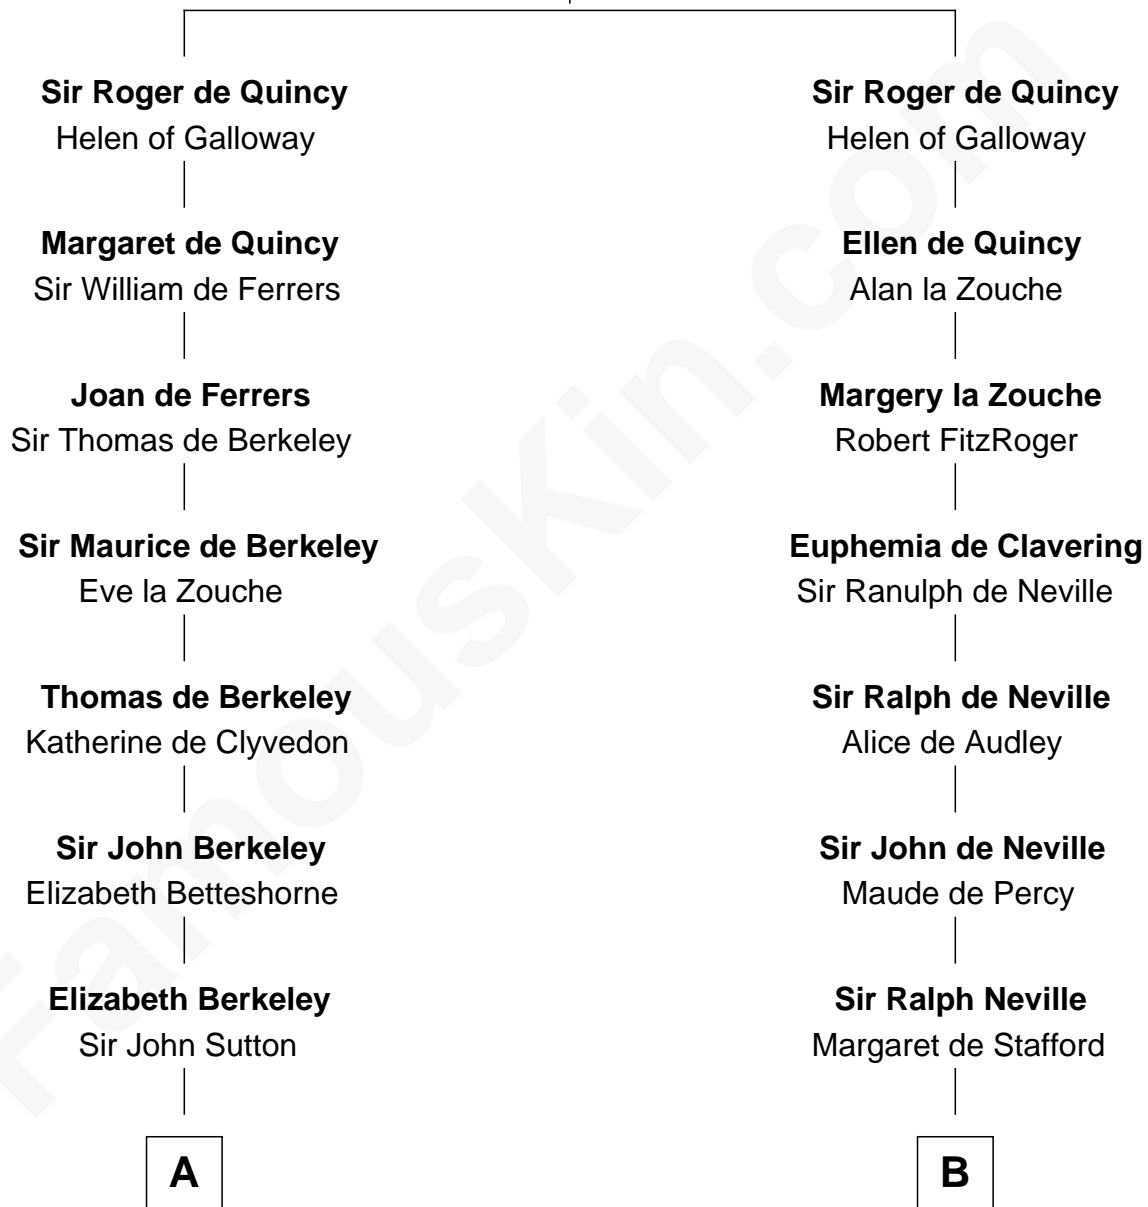

FamousKin.com Relationship Chart of

John Kerry

68th U.S. Secretary of State

21st cousin of

Helen Keller

Author and Activist

Saher de Quincy
Margaret de Beaumont

C

Robert Charles Winthrop
Elizabeth Cabot Blanchard

Robert Charles Winthrop
Elizabeth Mason

Margaret Tyndal Winthrop
James Grant Forbes

Rosemary Isabel Forbes
Richard John Kerry

John Kerry
68th U.S. Secretary of State