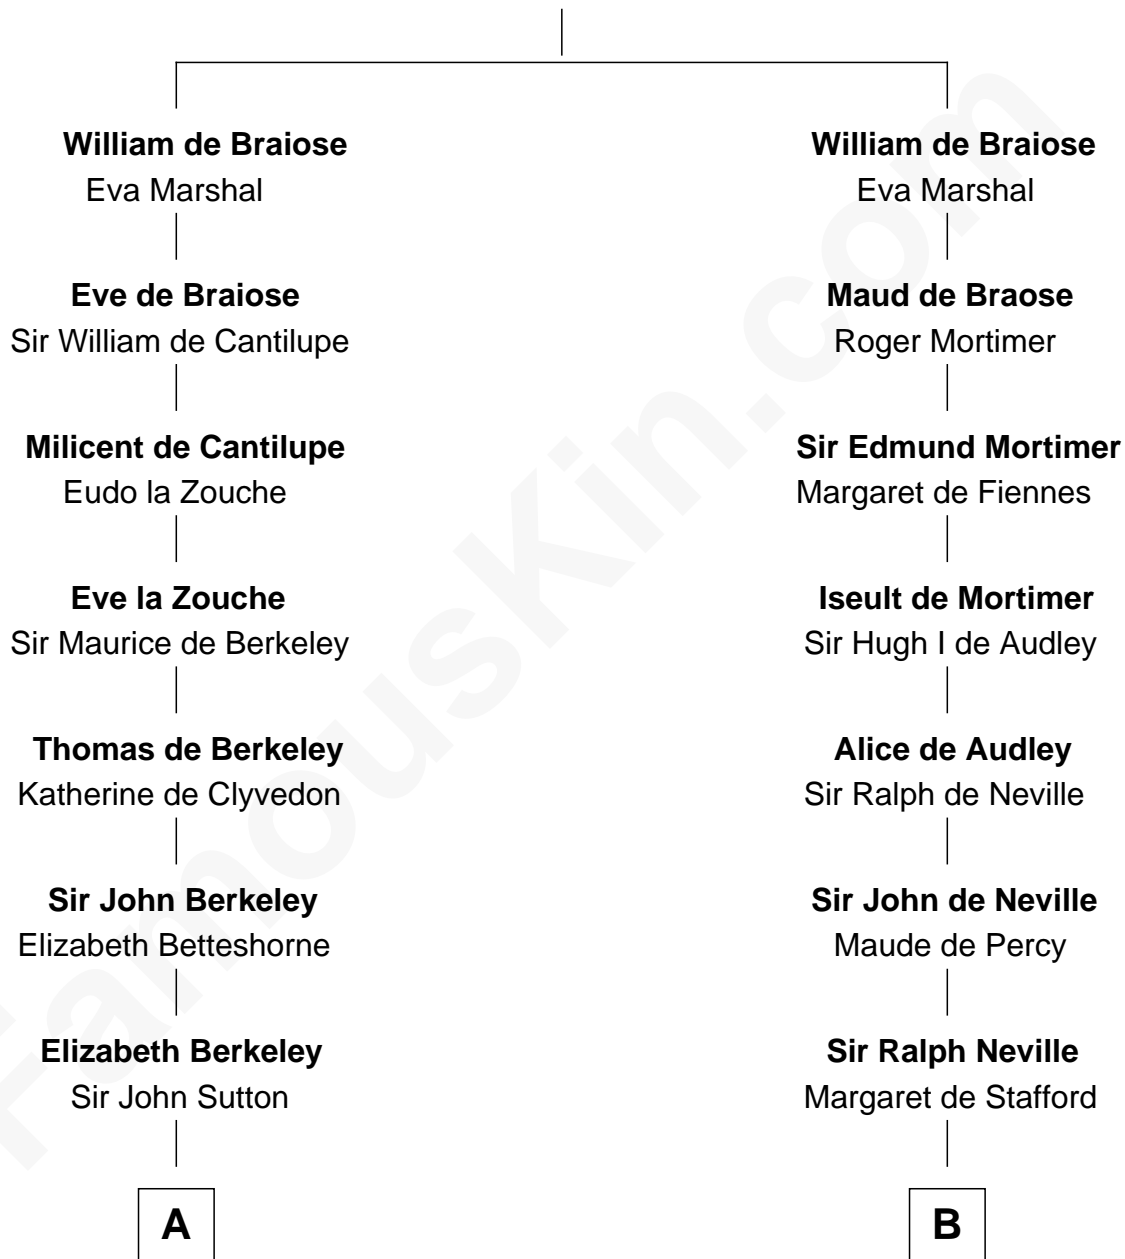

FamousKin.com Relationship Chart of

John Kerry

68th U.S. Secretary of State

21st cousin of

Helen Keller

Author and Activist

Reginald de Braiose

C

Robert Charles Winthrop
Elizabeth Cabot Blanchard

Robert Charles Winthrop
Elizabeth Mason

Margaret Tyndal Winthrop
James Grant Forbes

Rosemary Isabel Forbes
Richard John Kerry

John Kerry
68th U.S. Secretary of State