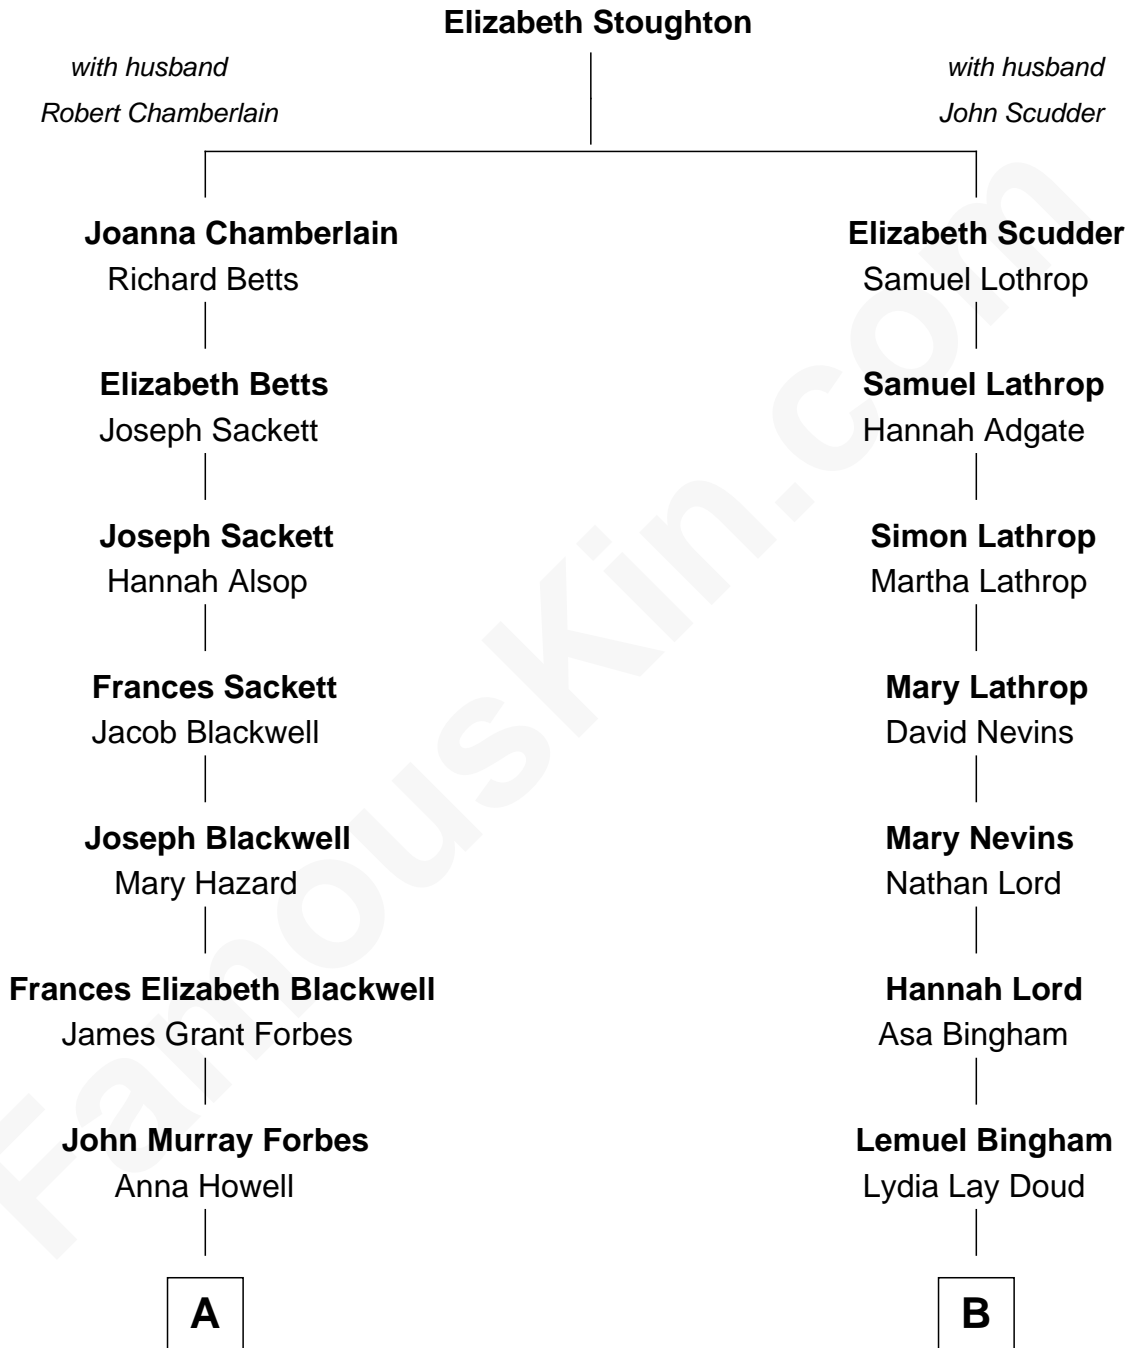

FamousKin.com

Relationship Chart of

John Kerry

68th U.S. Secretary of State

9th cousin 1 time removed of

Thomas Edmund Dewey
47th Governor of New York

FamousKin.com