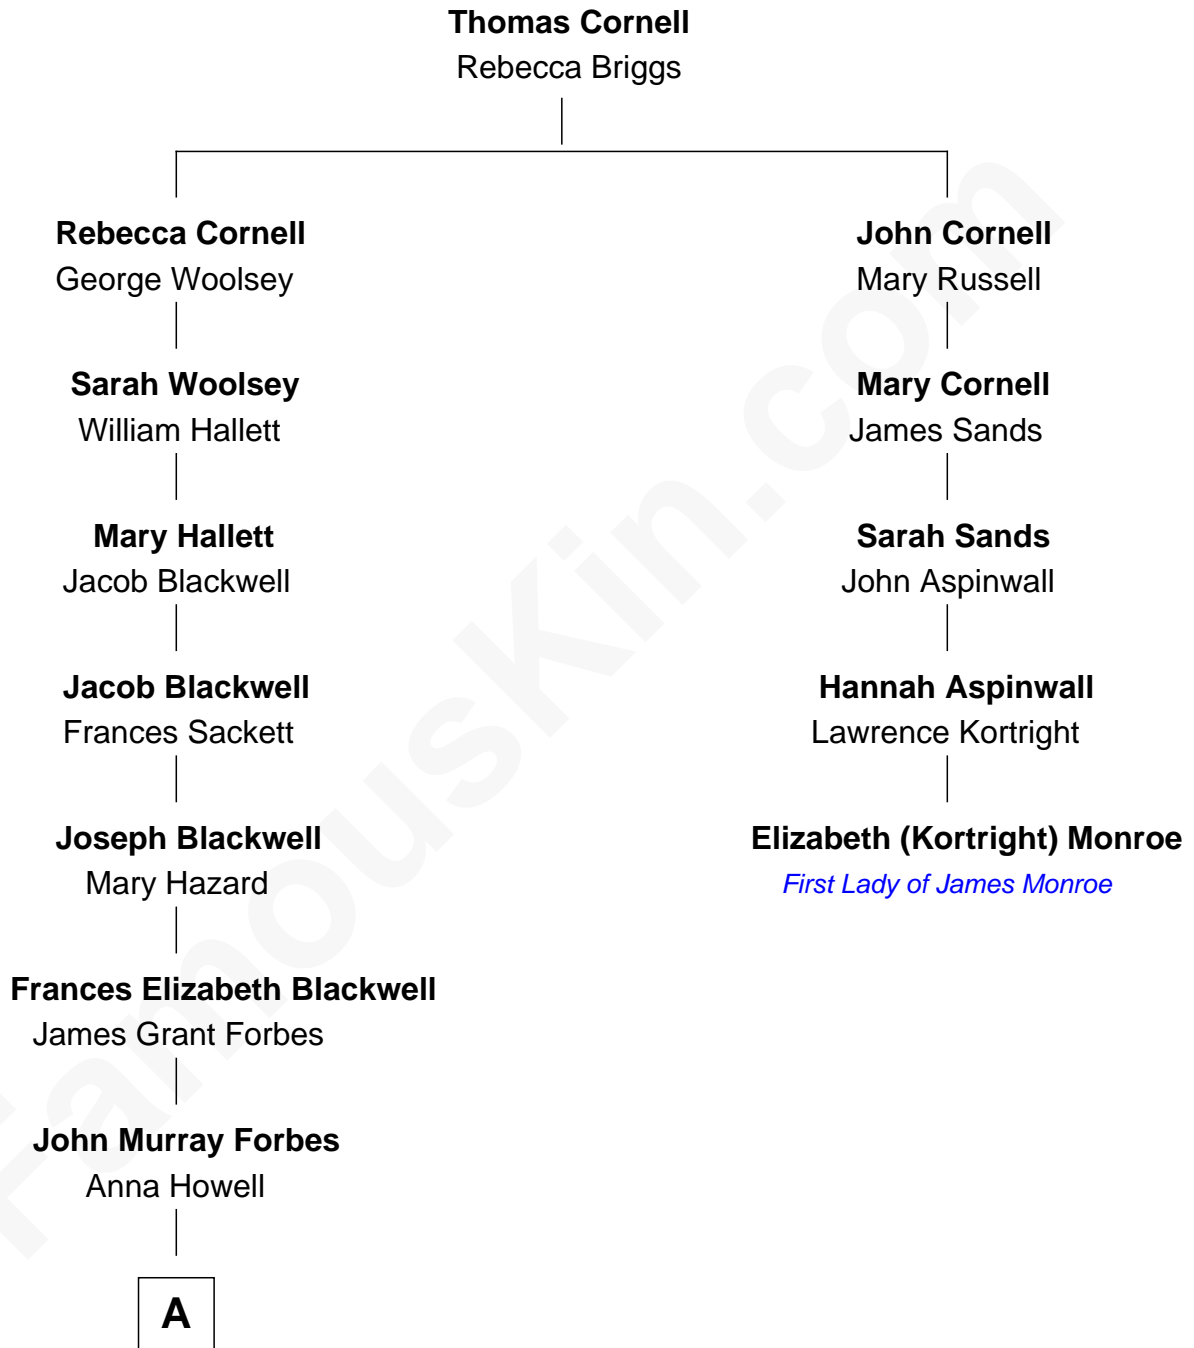

FamousKin.com

Relationship Chart of

John Kerry

68th U.S. Secretary of State

4th cousin 6 times removed of

Elizabeth (Kortright) Monroe

First Lady of President James Monroe

A

Francis Blackwell Forbes

Isabel Clarke

James Grant Forbes

Margaret Tyndal Winthrop

Rosemary Isabel Forbes

Richard John Kerry

John Kerry

68th U.S. Secretary of State