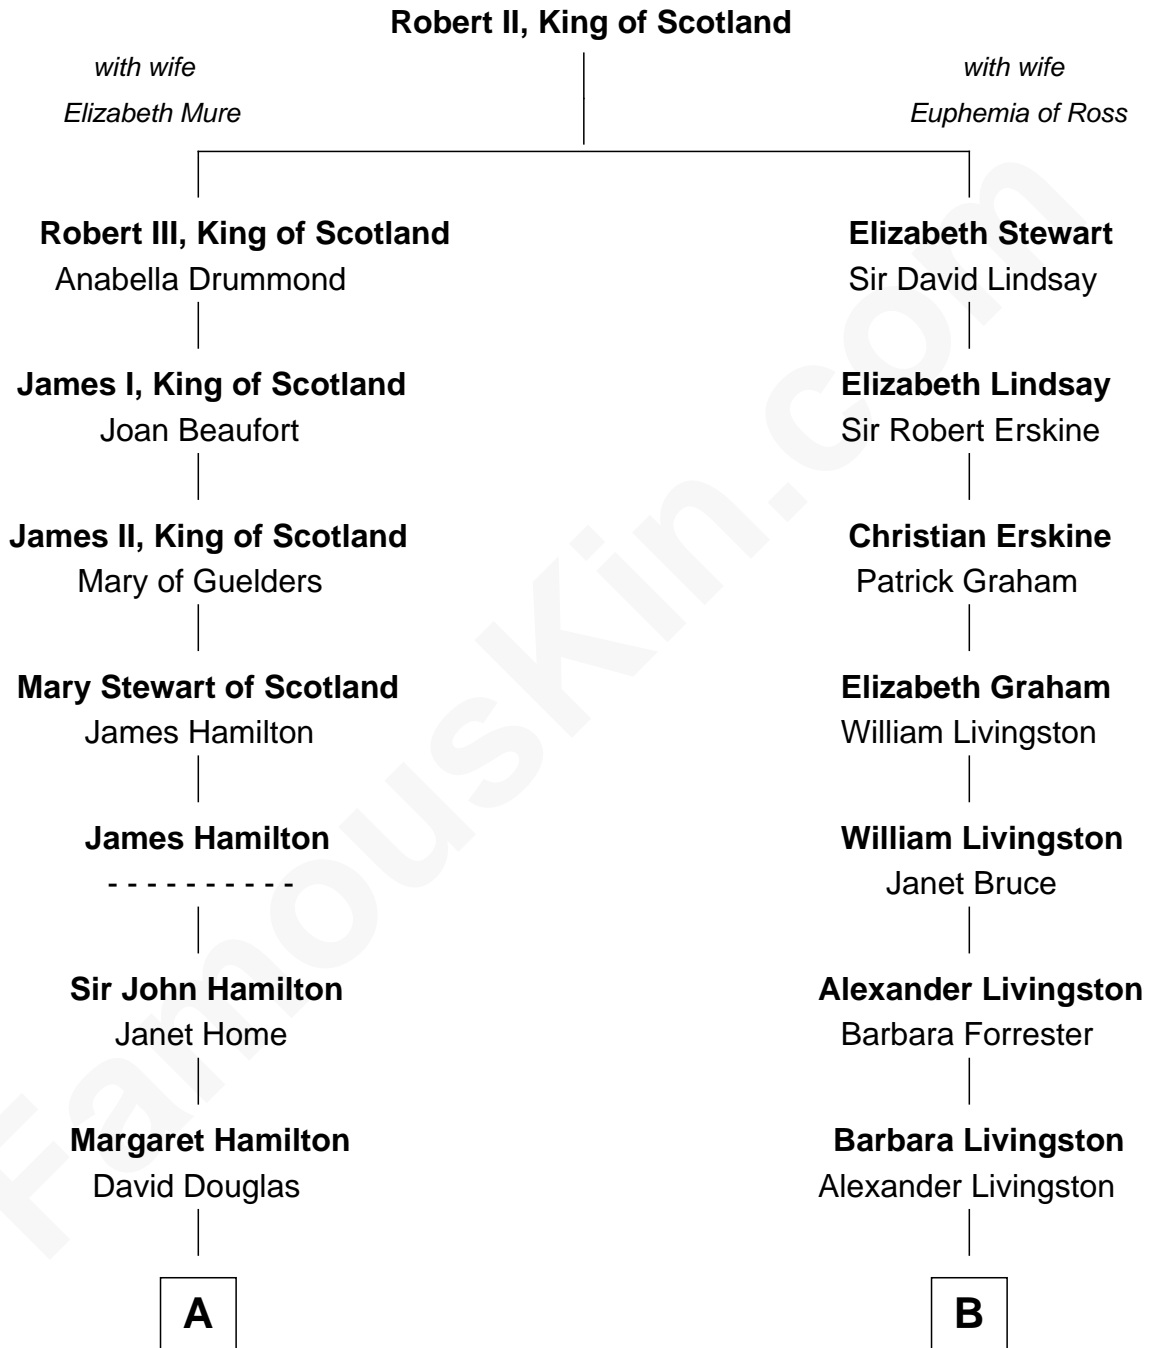

FamousKin.com

Relationship Chart of

John Kerry

68th U.S. Secretary of State

11th cousin 10 times removed of

Philip Livingston

Signer of the Declaration of Independence

C

John Murray Forbes

Anna Howell

Francis Blackwell Forbes

Isabel Clarke

James Grant Forbes

Margaret Tyndal Winthrop

Rosemary Isabel Forbes

Richard John Kerry