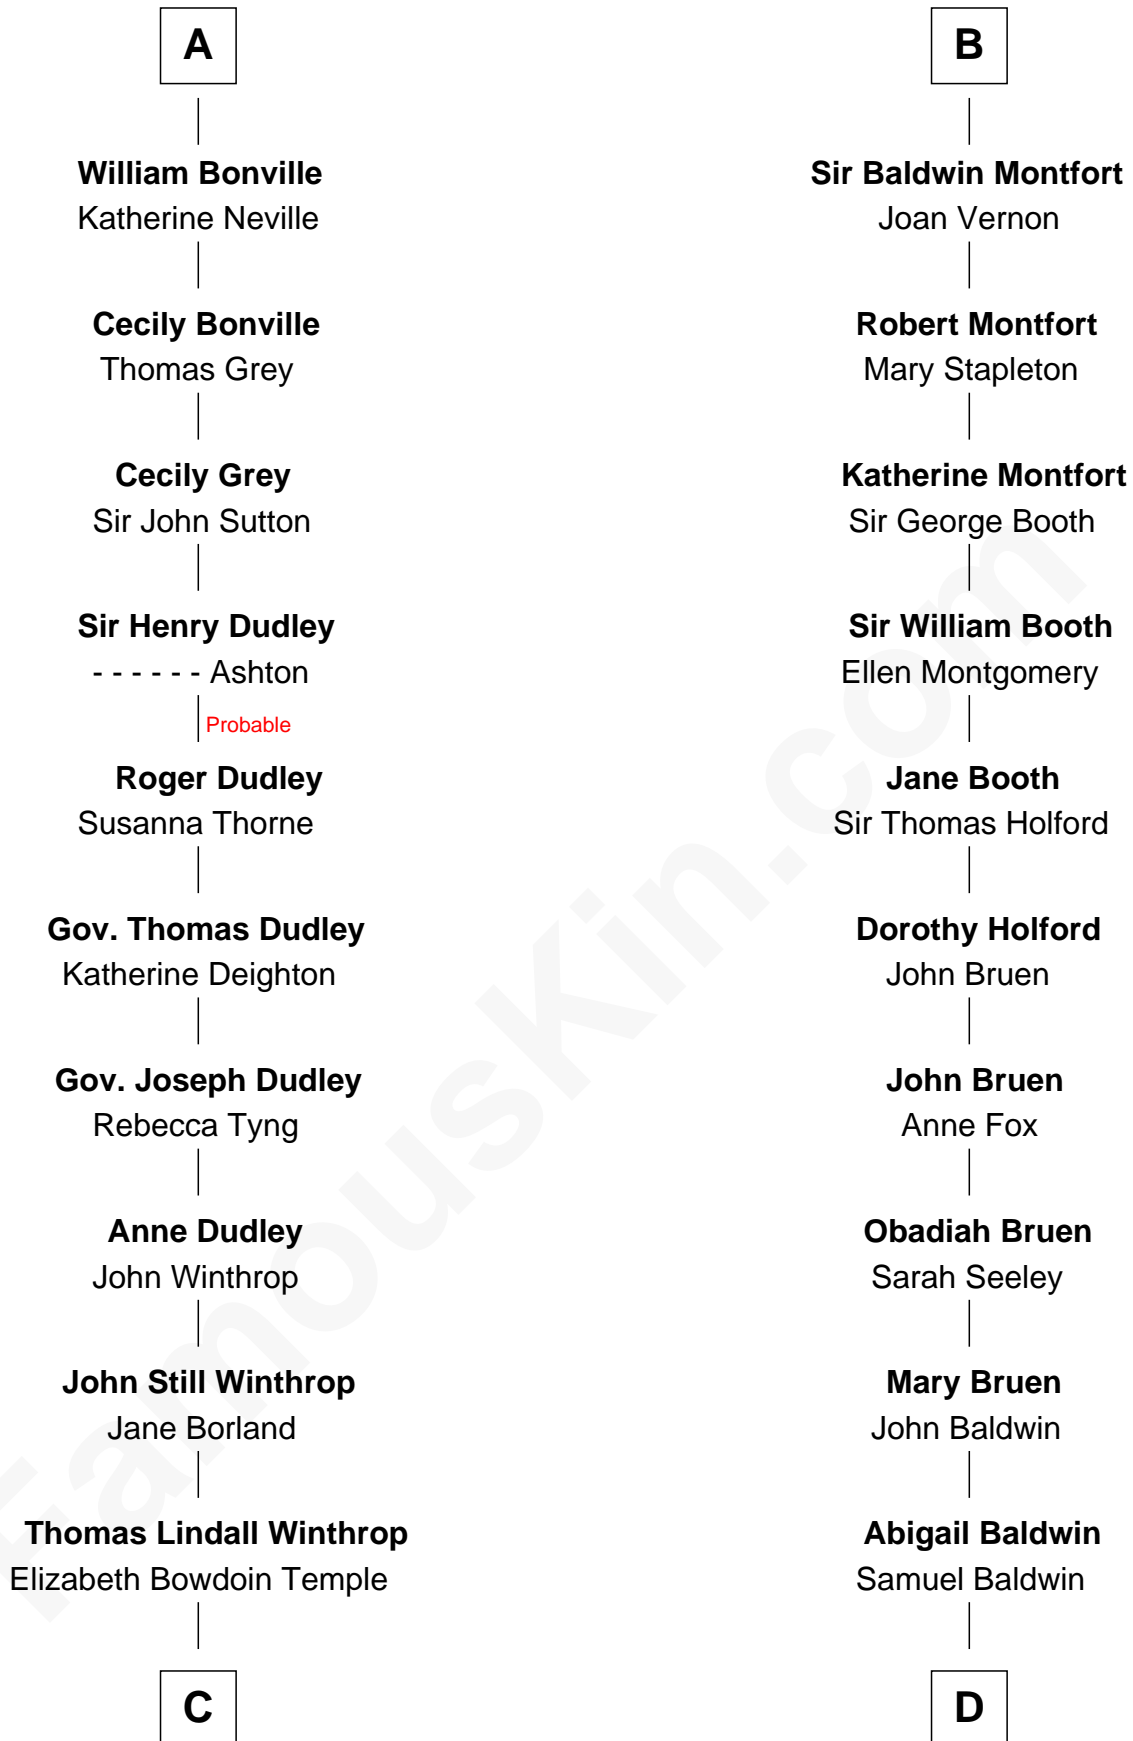

## Relationship Chart of

### John Kerry

68th U.S. Secretary of State

19th cousin 2 times removed of

### Abraham Baldwin

Signer of the U.S. Constitution

**Sir Humphrey de Bohun**

Maud of Eu

**C**

**Robert Charles Winthrop**  
Elizabeth Cabot Blanchard

**Robert Charles Winthrop**  
Elizabeth Mason

**Margaret Tyndal Winthrop**  
James Grant Forbes

**Rosemary Isabel Forbes**  
Richard John Kerry

**John Kerry**  
*68th U.S. Secretary of State*

**D**

**Timothy Baldwin**  
Bathsheba Stone

**Michael Baldwin**  
Lucy Dudley

**Abraham Baldwin**  
*Signer of the U.S. Constitution*