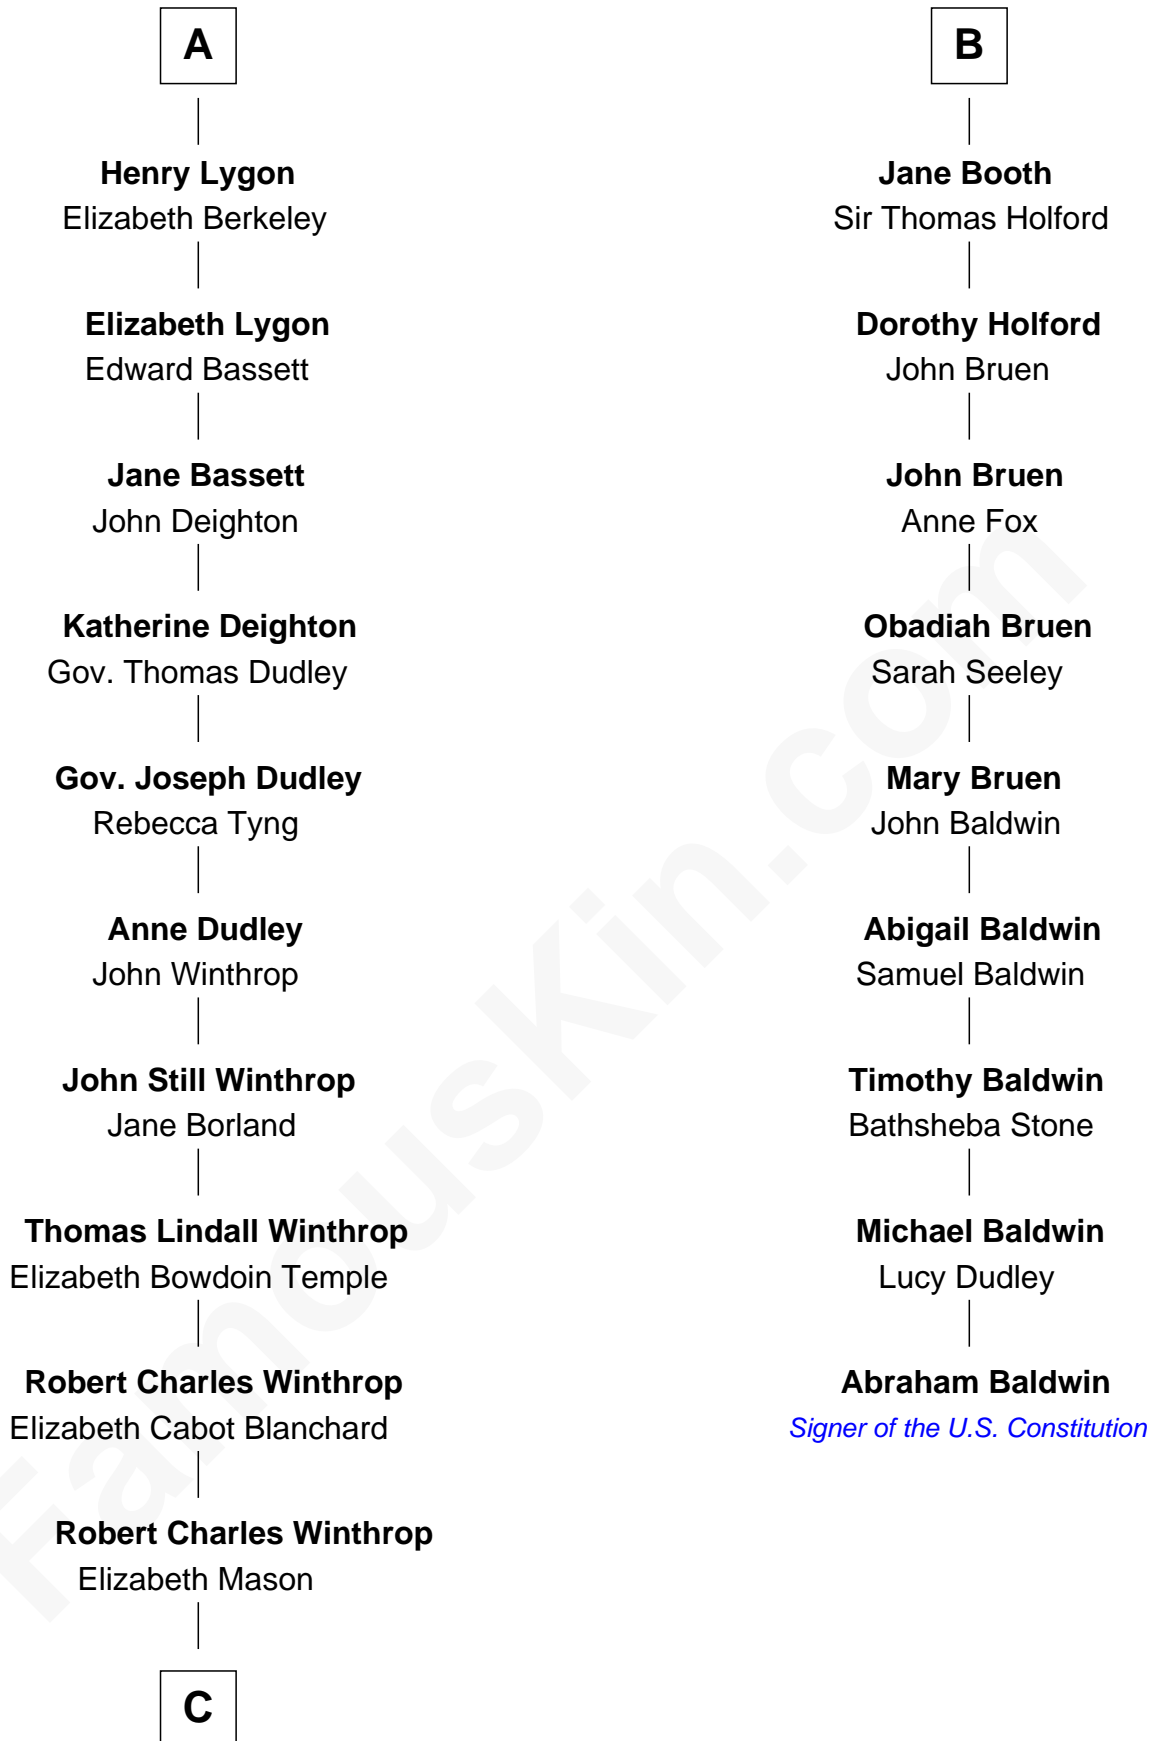

FamousKin.com

Relationship Chart of

John Kerry

68th U.S. Secretary of State

15th cousin 4 times removed of

Abraham Baldwin

Signer of the U.S. Constitution

Katherine de Hastang

Ralph de Stafford

C

—
Margaret Tyndal Winthrop

James Grant Forbes

—
Rosemary Isabel Forbes

Richard John Kerry

—
John Kerry

68th U.S. Secretary of State