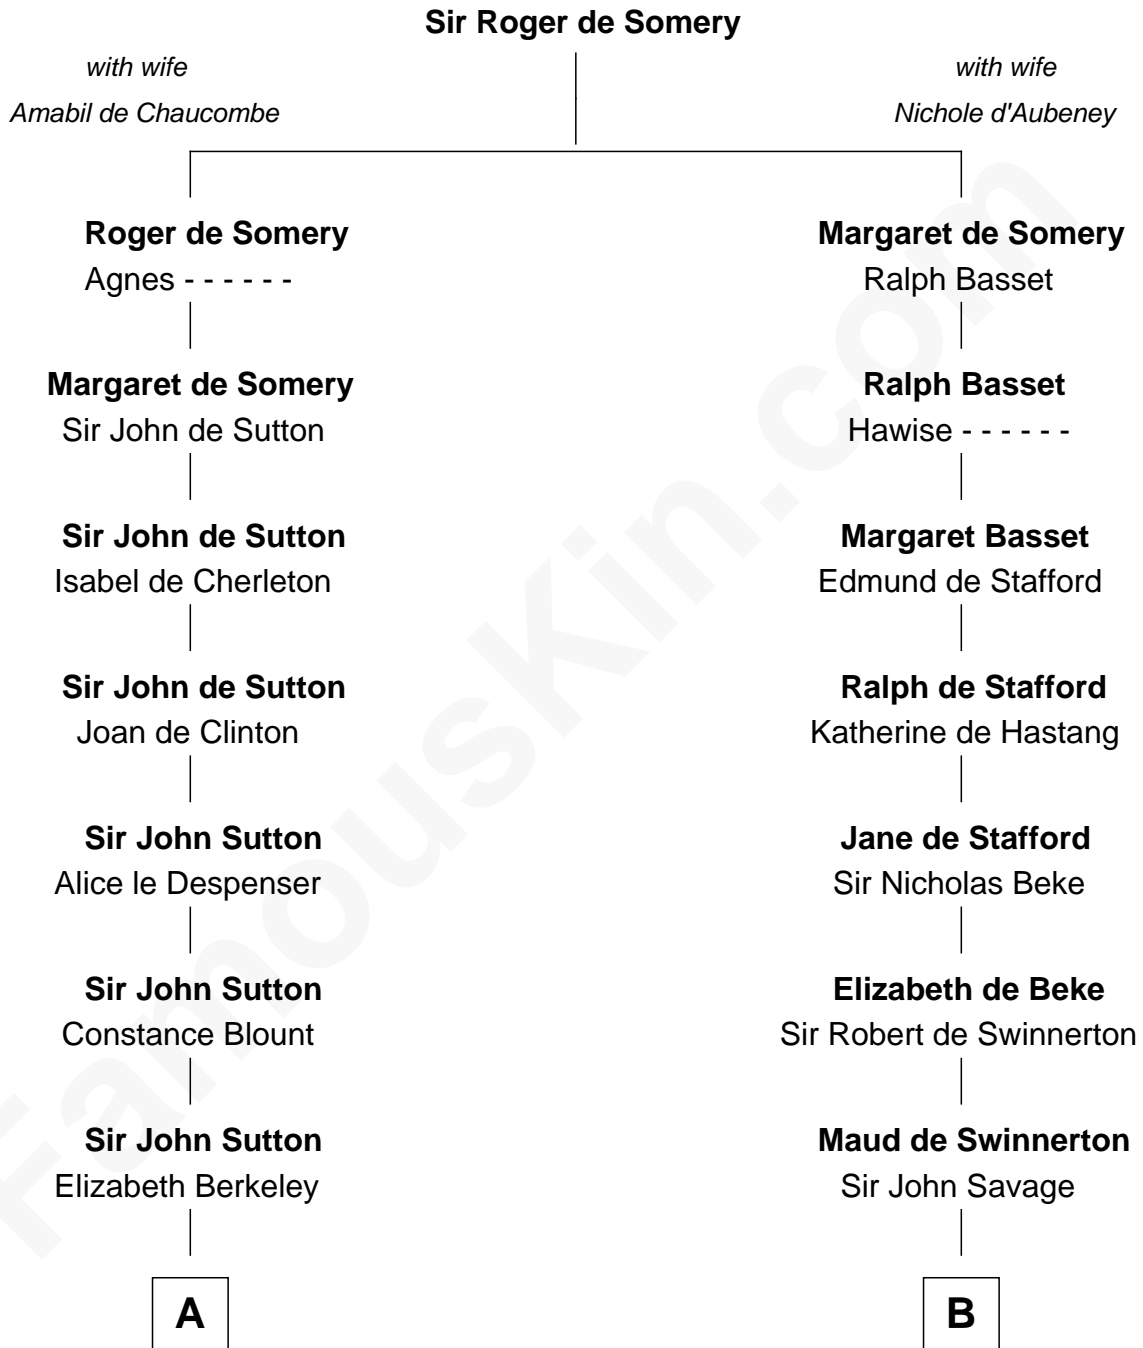

FamousKin.com

Relationship Chart of

John Kerry

68th U.S. Secretary of State

19th cousin 2 times removed of

Abraham Baldwin

Signer of the U.S. Constitution

C

Robert Charles Winthrop
Elizabeth Cabot Blanchard

Robert Charles Winthrop
Elizabeth Mason

Margaret Tyndal Winthrop
James Grant Forbes

Rosemary Isabel Forbes
Richard John Kerry

John Kerry
68th U.S. Secretary of State