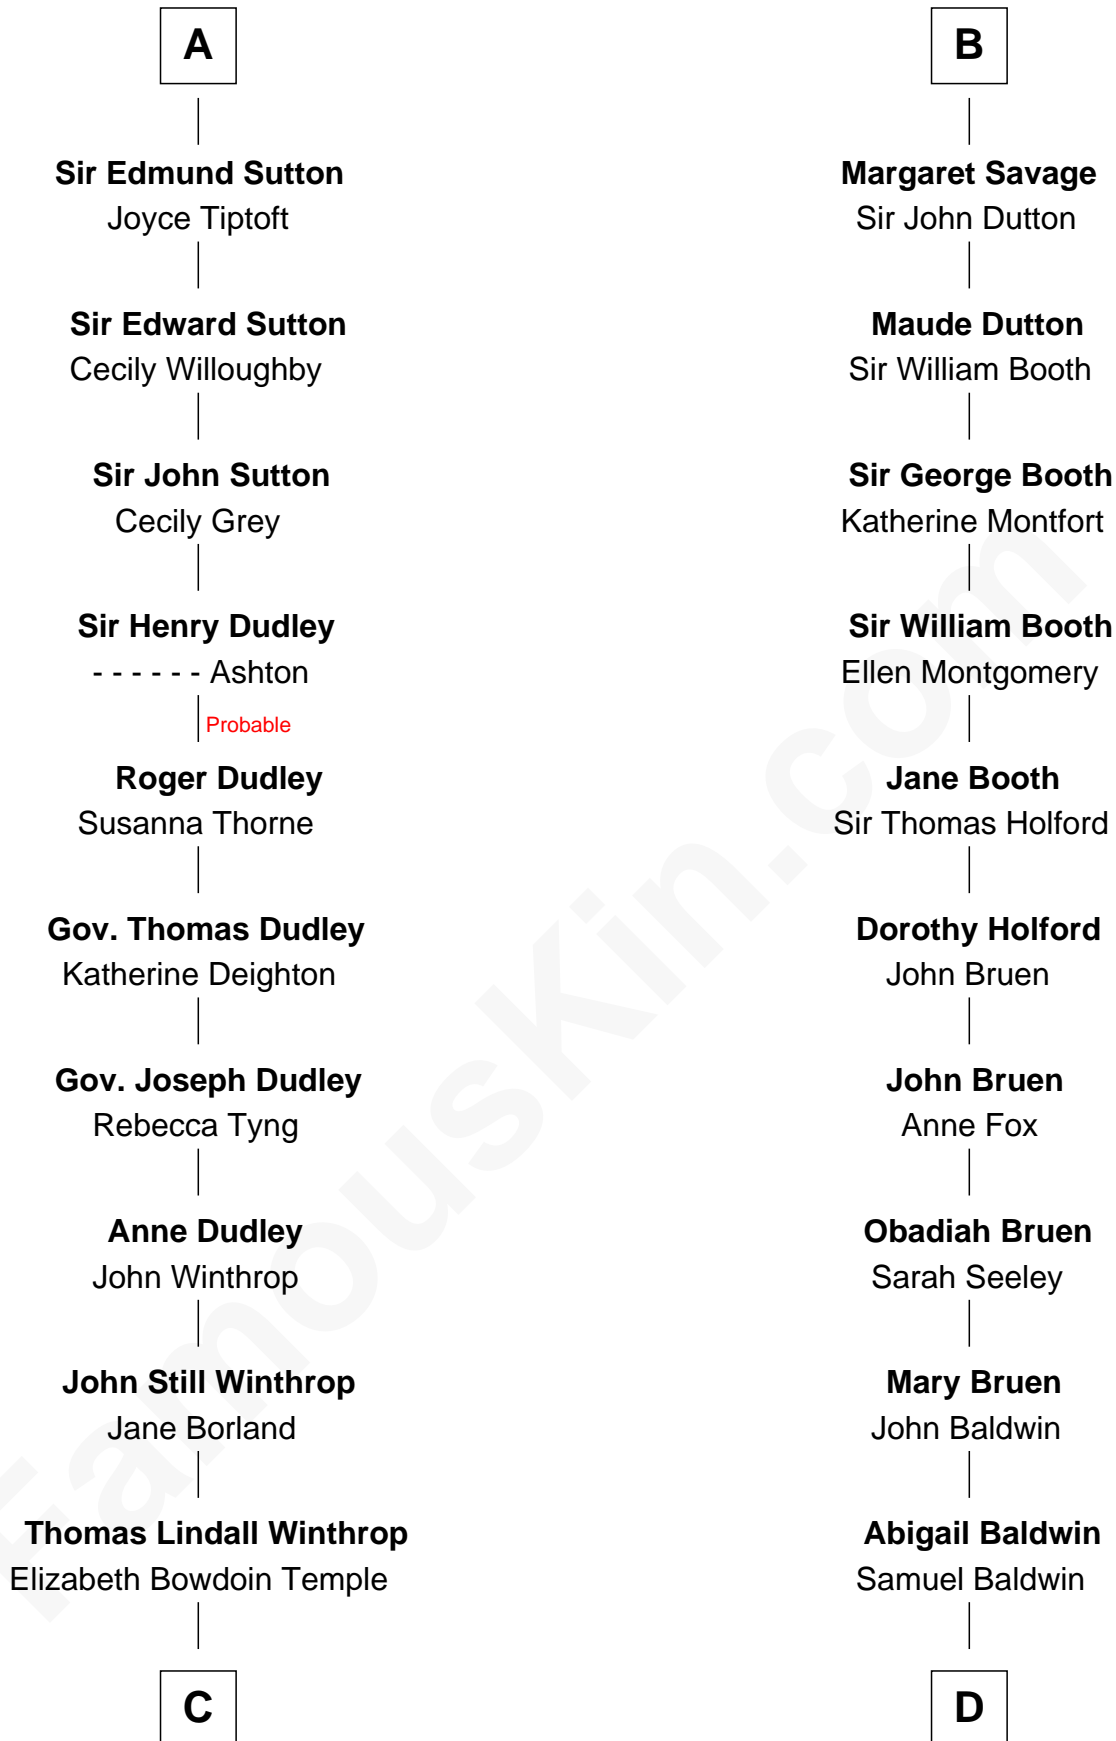

FamousKin.com

Relationship Chart of

John Kerry

68th U.S. Secretary of State

19th cousin 2 times removed of

Abraham Baldwin

Signer of the U.S. Constitution

C

Robert Charles Winthrop
Elizabeth Cabot Blanchard

Robert Charles Winthrop
Elizabeth Mason

Margaret Tyndal Winthrop
James Grant Forbes

Rosemary Isabel Forbes
Richard John Kerry

John Kerry
68th U.S. Secretary of State

D

Timothy Baldwin
Bathsheba Stone

Michael Baldwin
Lucy Dudley

Abraham Baldwin
Signer of the U.S. Constitution

FamousKin.com