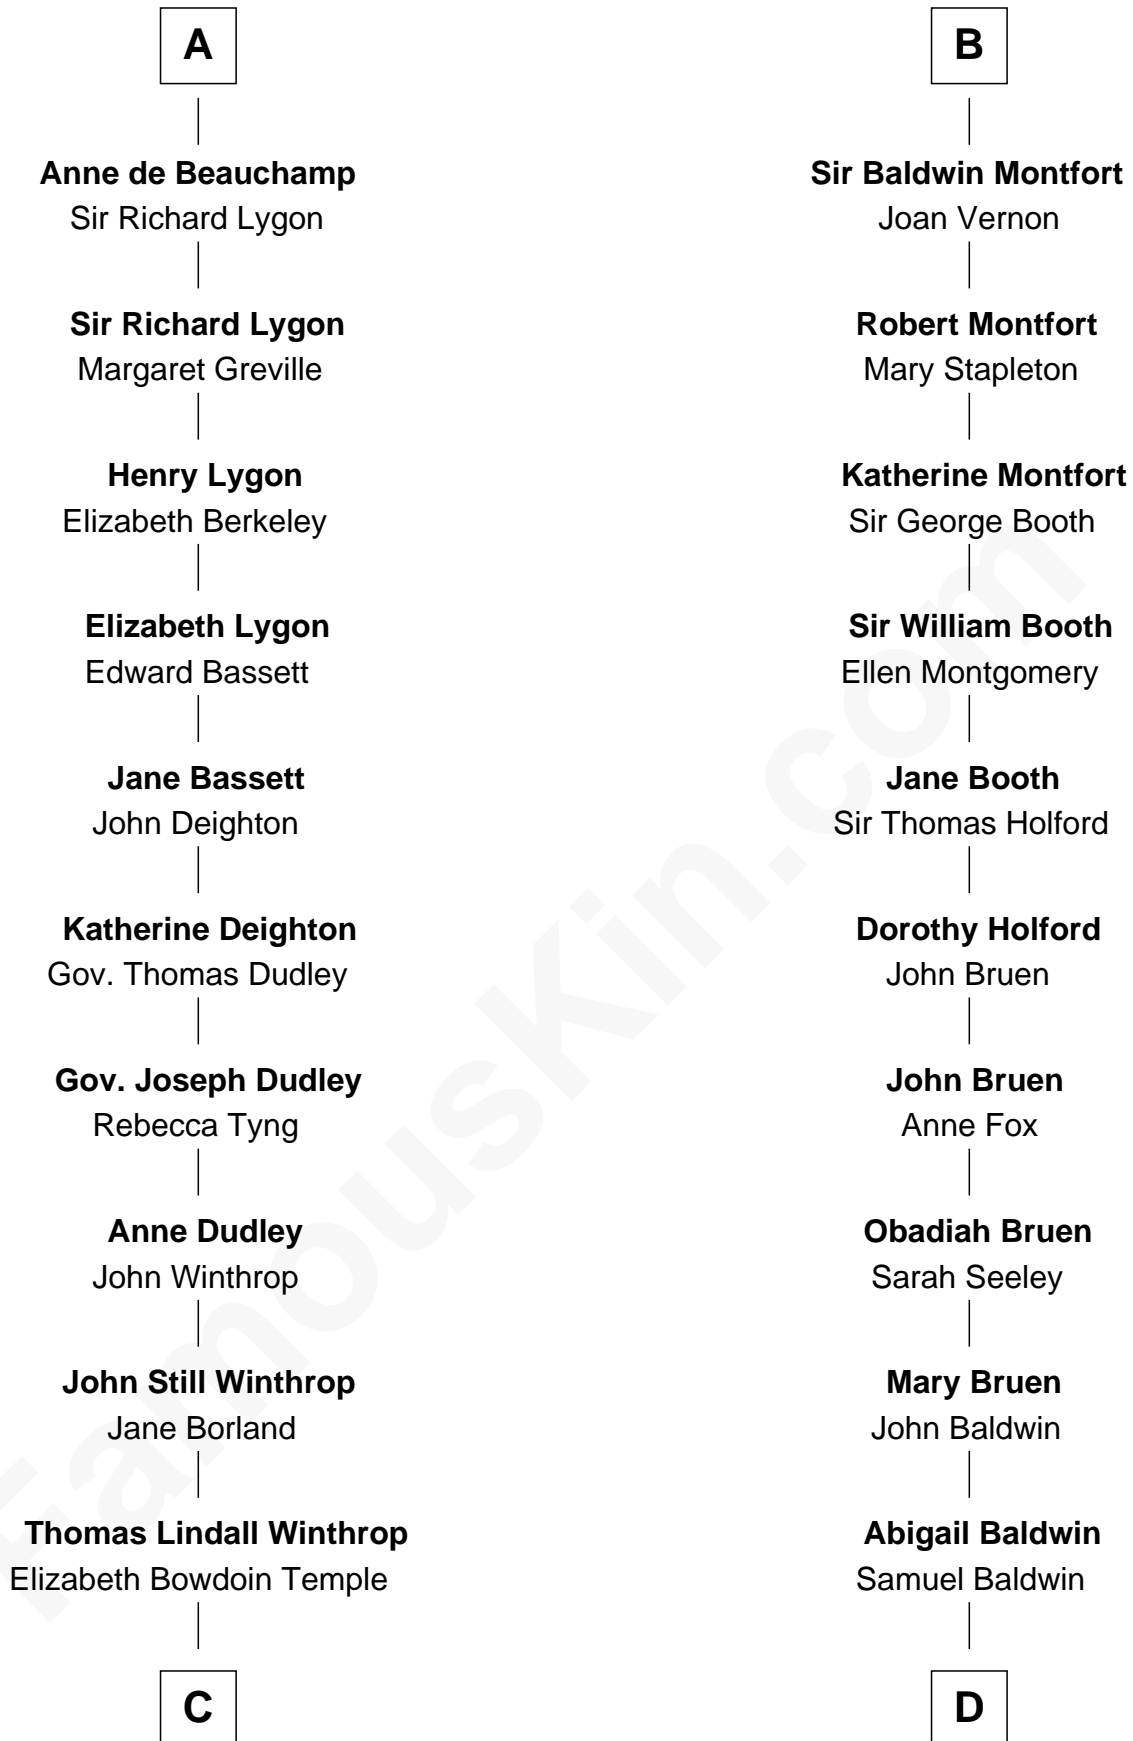

FamousKin.com

Relationship Chart of

John Kerry

68th U.S. Secretary of State

19th cousin 2 times removed of

Abraham Baldwin

Signer of the U.S. Constitution

C

Robert Charles Winthrop
Elizabeth Cabot Blanchard

Robert Charles Winthrop
Elizabeth Mason

Margaret Tyndal Winthrop
James Grant Forbes

Rosemary Isabel Forbes
Richard John Kerry

John Kerry
68th U.S. Secretary of State