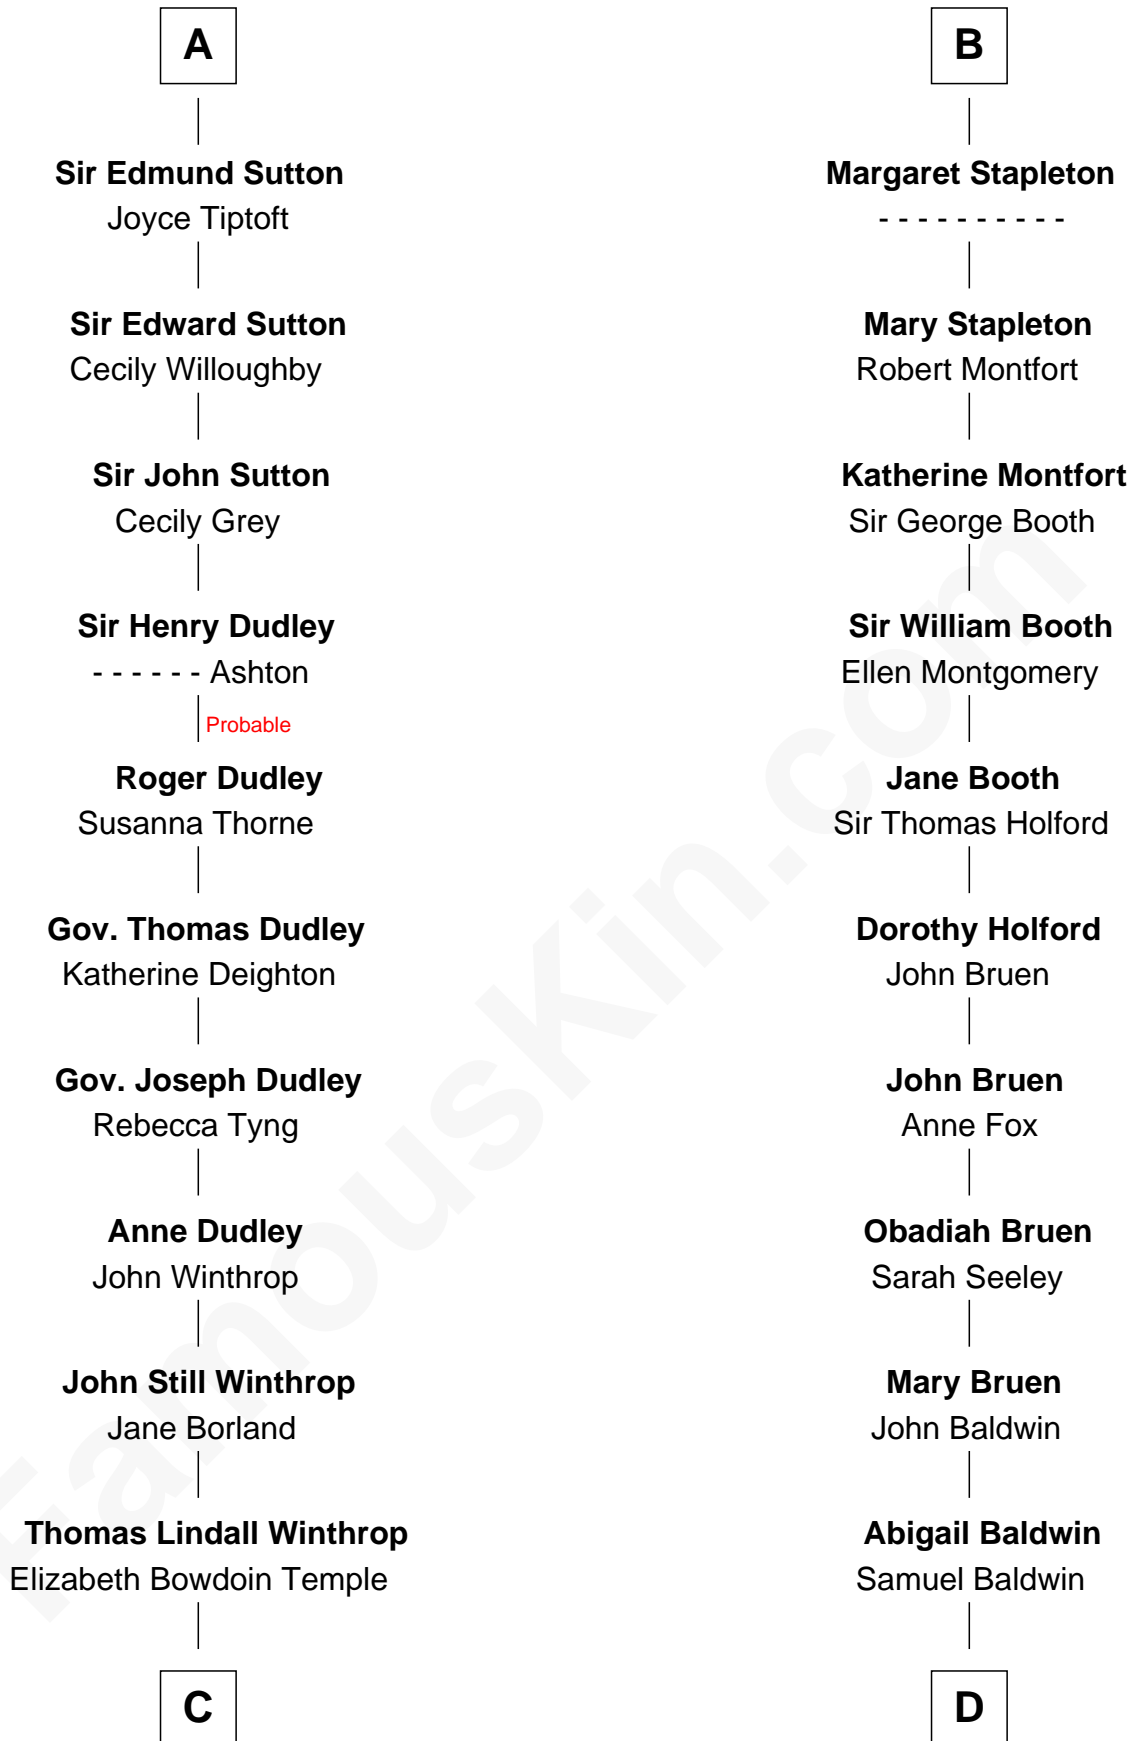

## Relationship Chart of

### John Kerry

68th U.S. Secretary of State

19th cousin 2 times removed of

### Abraham Baldwin

Signer of the U.S. Constitution

**C**

**Robert Charles Winthrop**  
Elizabeth Cabot Blanchard

**Robert Charles Winthrop**  
Elizabeth Mason

**Margaret Tyndal Winthrop**  
James Grant Forbes

**Rosemary Isabel Forbes**  
Richard John Kerry

**John Kerry**  
*68th U.S. Secretary of State*

**D**

**Timothy Baldwin**  
Bathsheba Stone

**Michael Baldwin**  
Lucy Dudley

**Abraham Baldwin**  
*Signer of the U.S. Constitution*