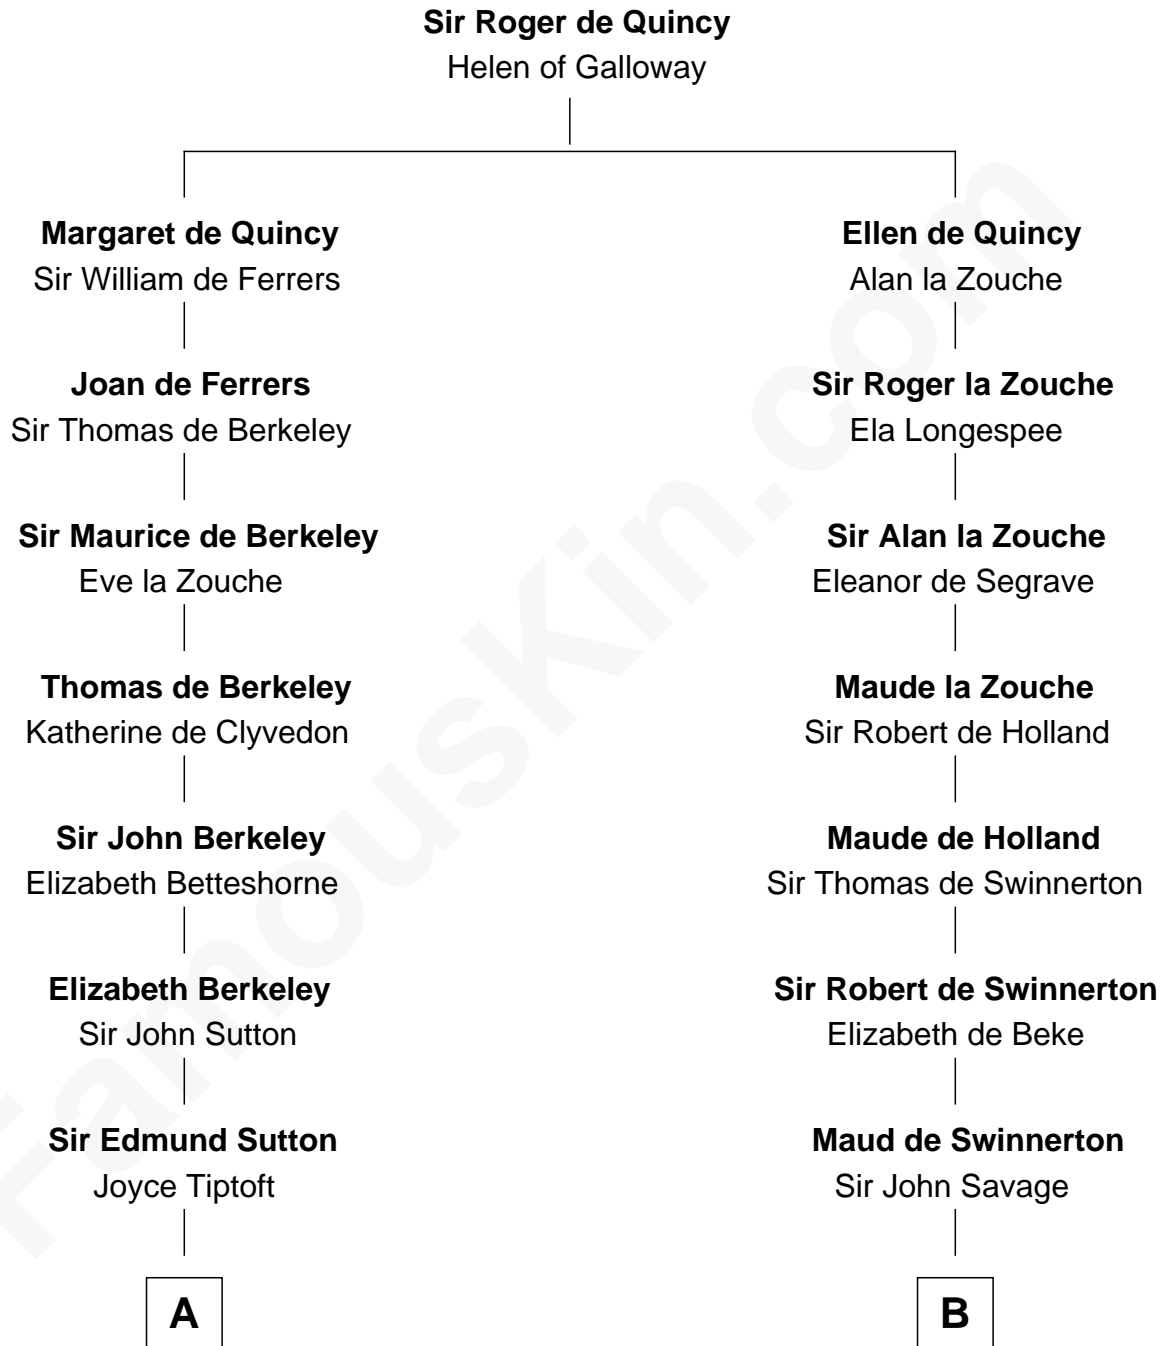

## Relationship Chart of

### John Kerry

68th U.S. Secretary of State

19th cousin 1 time removed of

### Abraham Baldwin

Signer of the U.S. Constitution

**C**

**Robert Charles Winthrop**

Elizabeth Mason

**Margaret Tyndal Winthrop**

James Grant Forbes

**Rosemary Isabel Forbes**