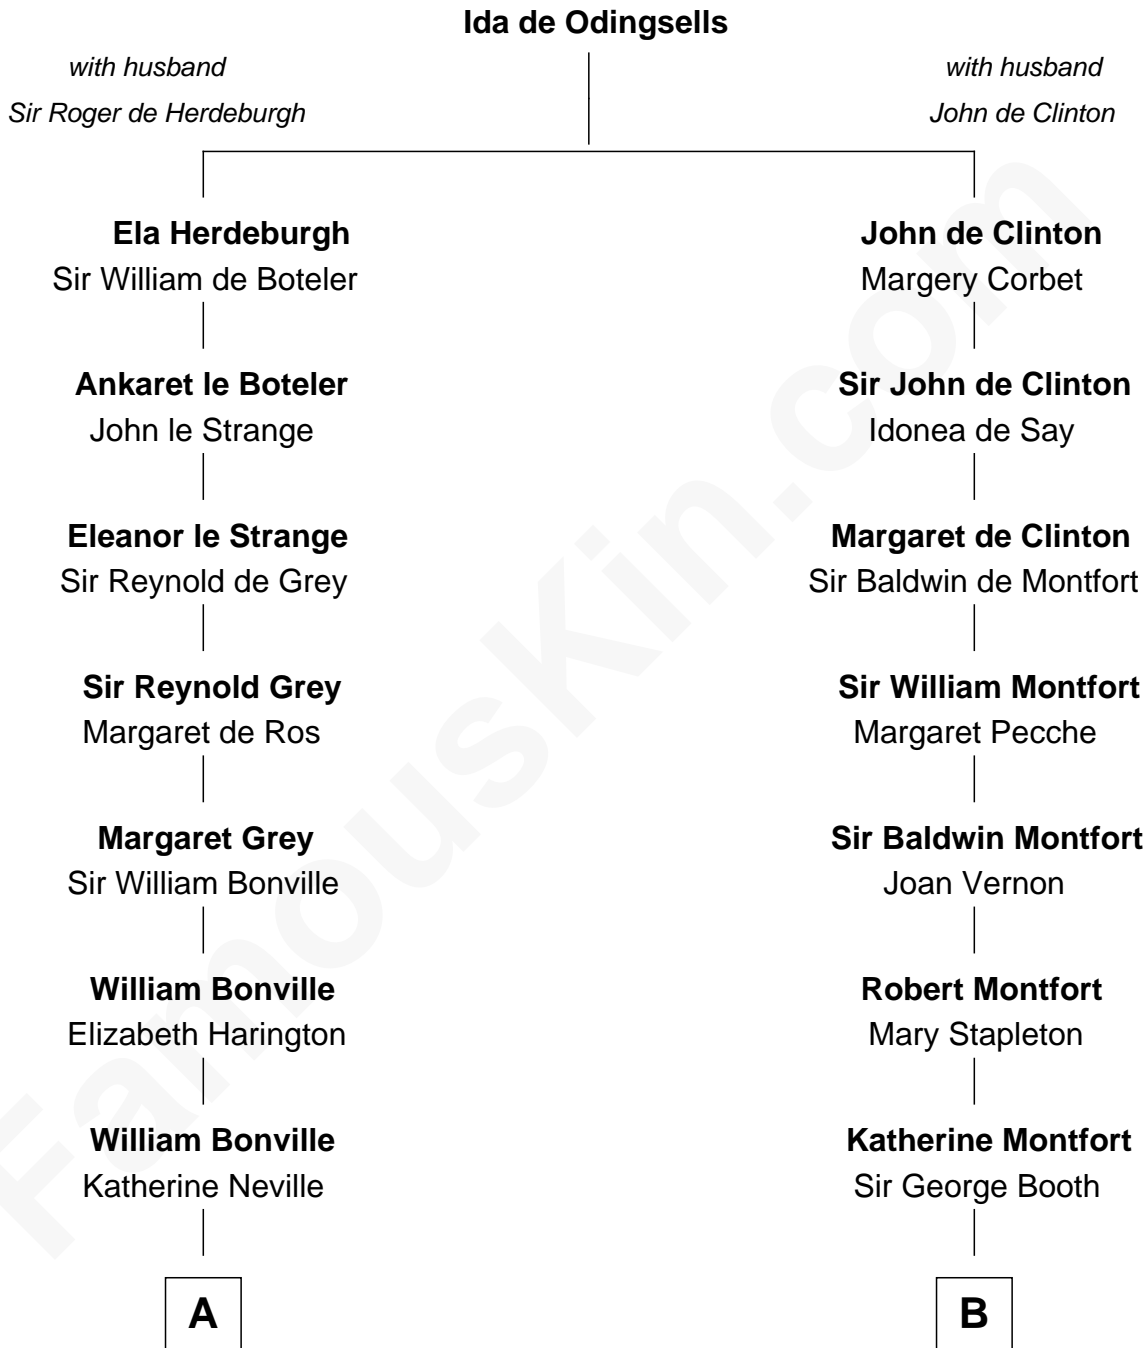

# FamousKin.com Relationship Chart of John Kerry

68th U.S. Secretary of State

16th cousin 4 times removed of

## Abraham Baldwin

Signer of the U.S. Constitution

**C**

Robert Charles Winthrop

Elizabeth Mason

Margaret Tyndal Winthrop

James Grant Forbes

Rosemary Isabel Forbes