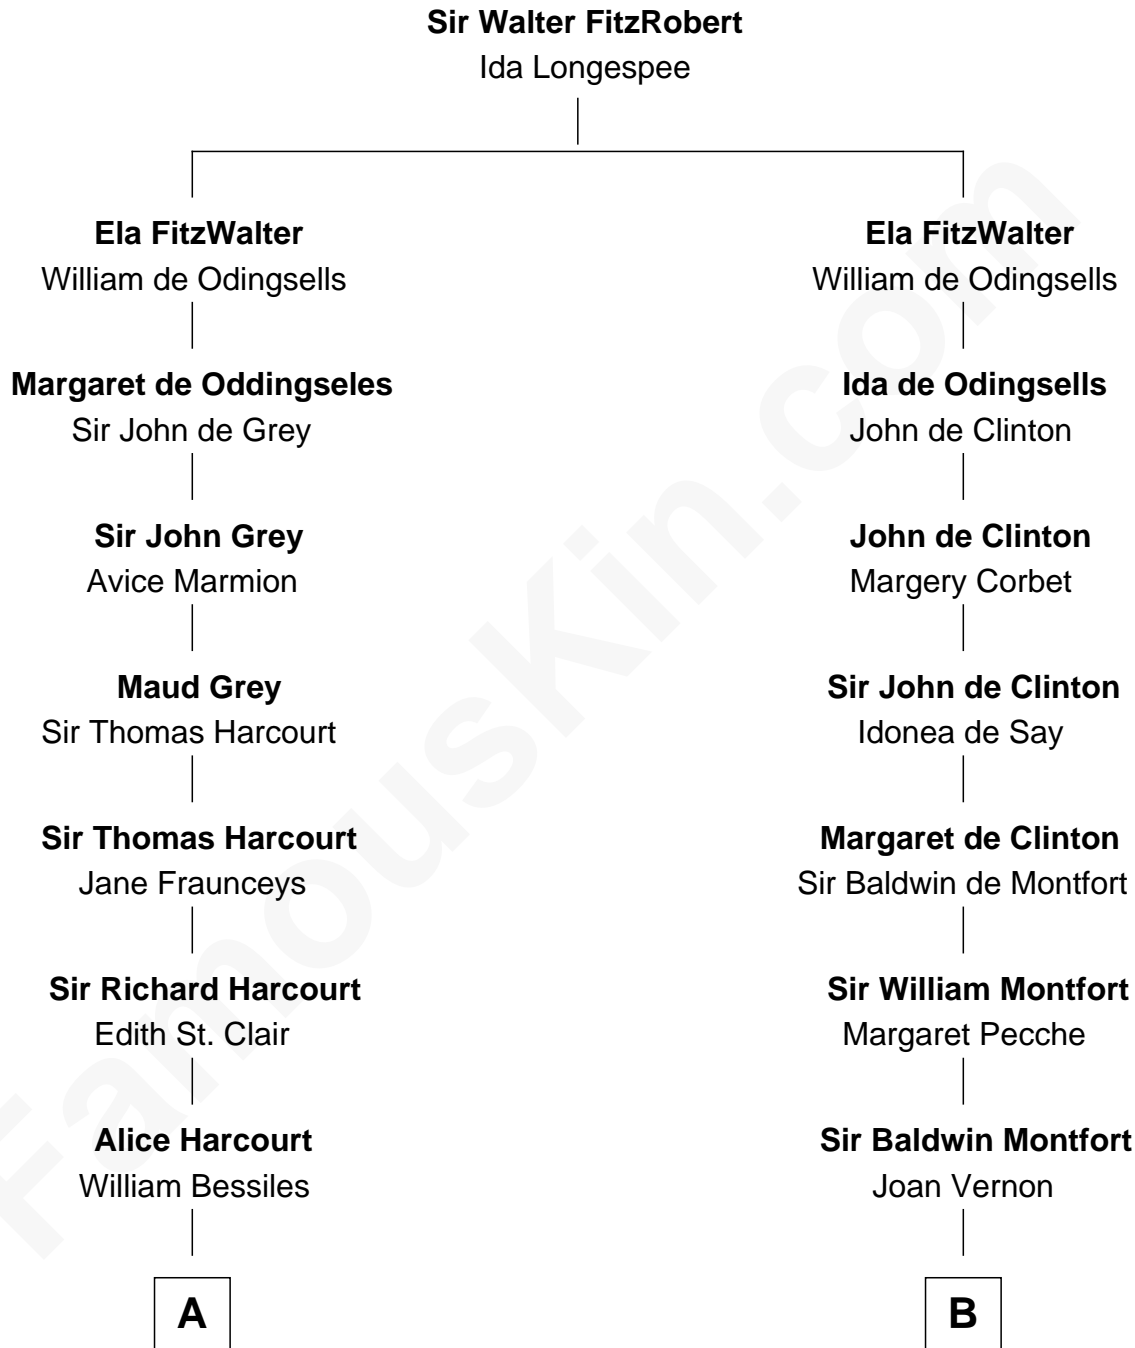

## Relationship Chart of

### John Kerry

68th U.S. Secretary of State

18th cousin 2 times removed of

### Abraham Baldwin

Signer of the U.S. Constitution

**C**

**Robert Charles Winthrop**

Elizabeth Mason

**Margaret Tyndal Winthrop**

James Grant Forbes

**Rosemary Isabel Forbes**