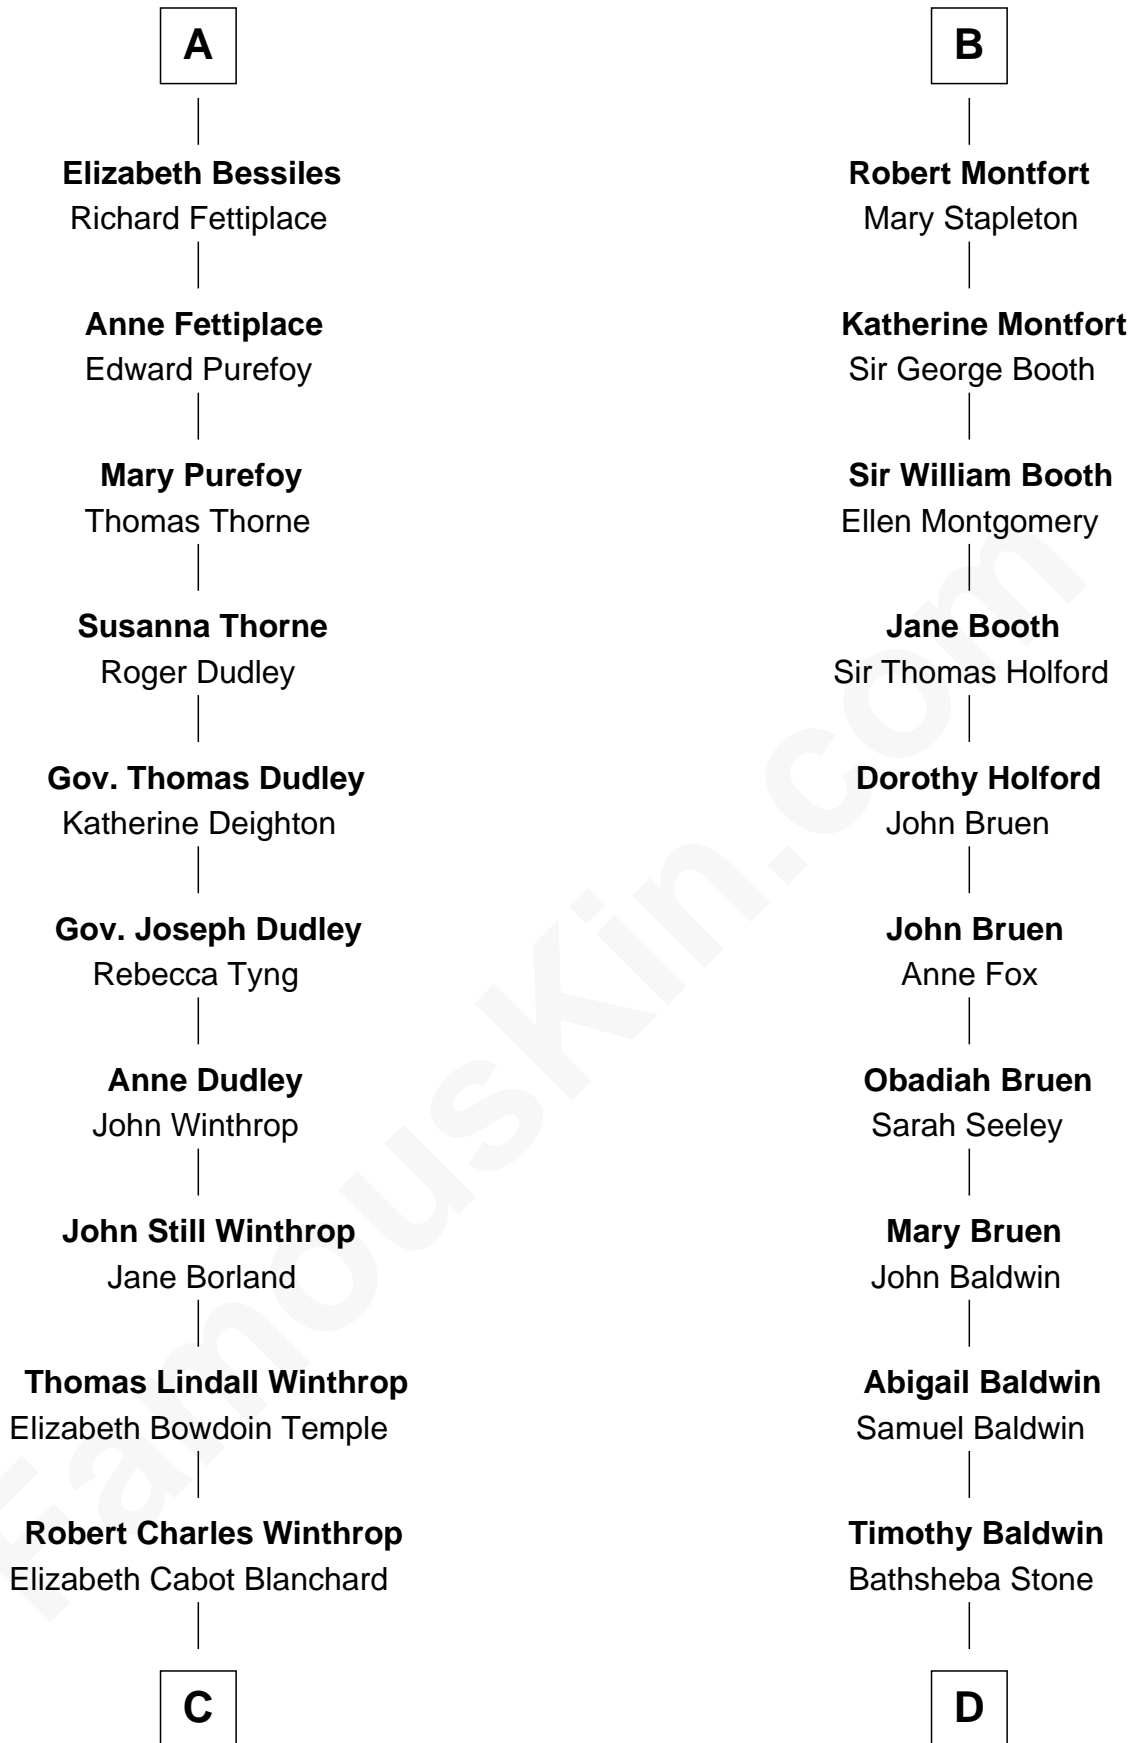

## Relationship Chart of

### John Kerry

68th U.S. Secretary of State

18th cousin 2 times removed of

### Abraham Baldwin

Signer of the U.S. Constitution

**C**

**Robert Charles Winthrop**

Elizabeth Mason

**Margaret Tyndal Winthrop**

James Grant Forbes

**Rosemary Isabel Forbes**

Richard John Kerry

**John Kerry**

*68th U.S. Secretary of State*

**D**

**Michael Baldwin**

Lucy Dudley

**Abraham Baldwin**

*Signer of the U.S. Constitution*