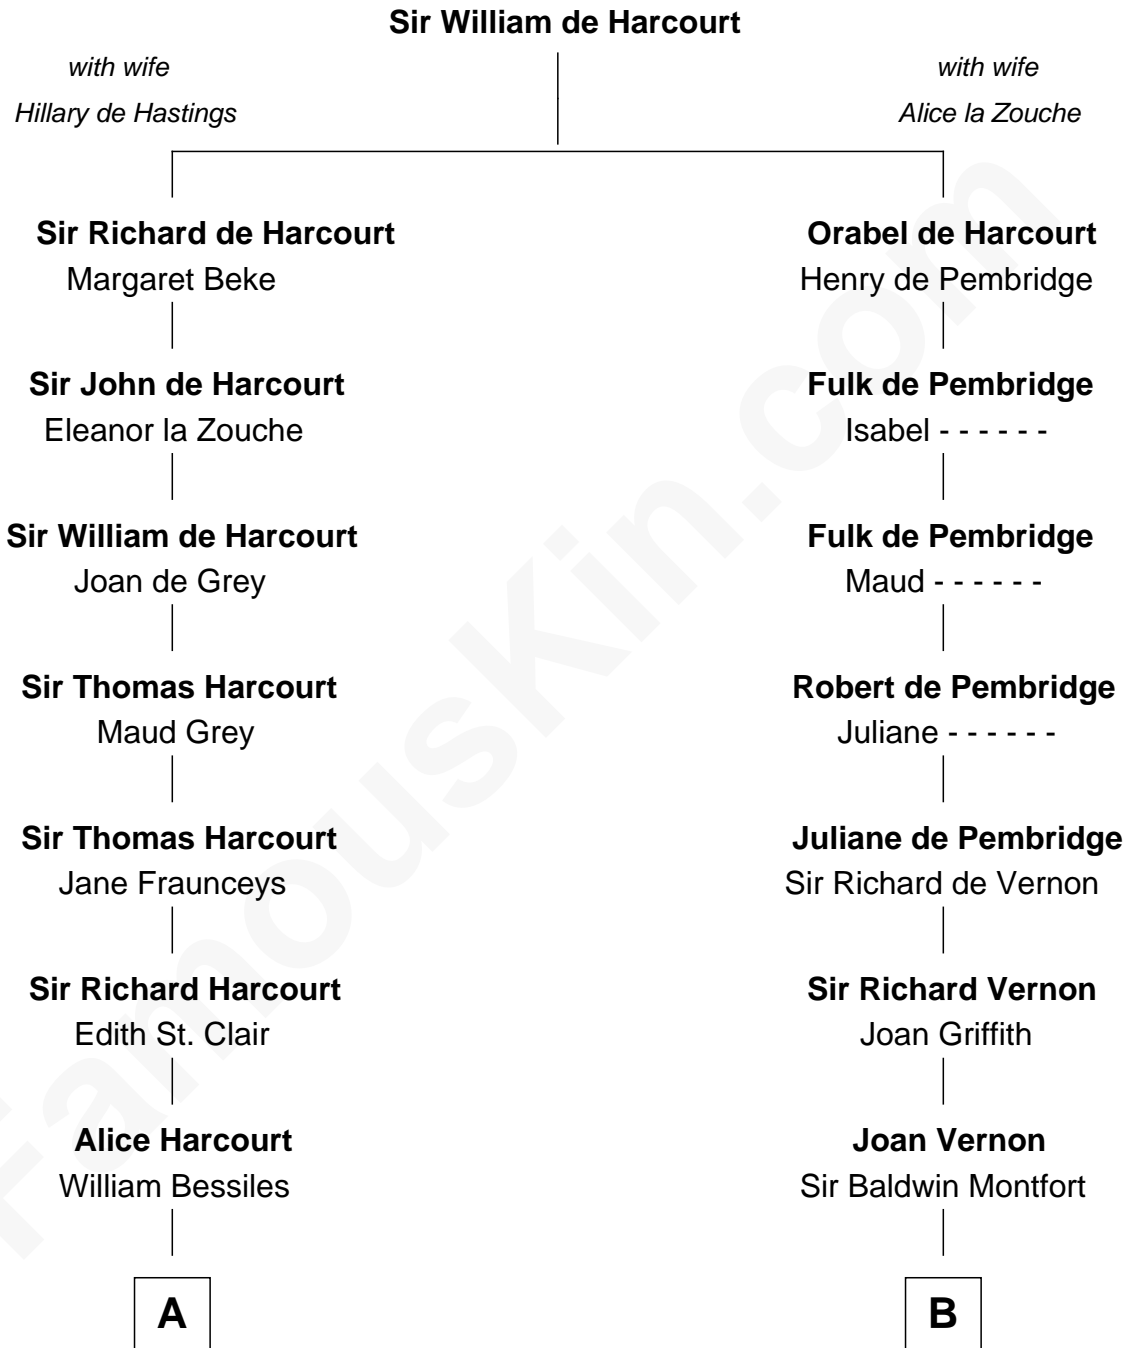

FamousKin.com

Relationship Chart of

John Kerry

68th U.S. Secretary of State

18th cousin 2 times removed of

Abraham Baldwin

Signer of the U.S. Constitution

C

Robert Charles Winthrop

Elizabeth Mason

Margaret Tyndal Winthrop

James Grant Forbes

Rosemary Isabel Forbes

Richard John Kerry

John Kerry

68th U.S. Secretary of State

D

Michael Baldwin

Lucy Dudley

Abraham Baldwin

Signer of the U.S. Constitution

FamousKin.com