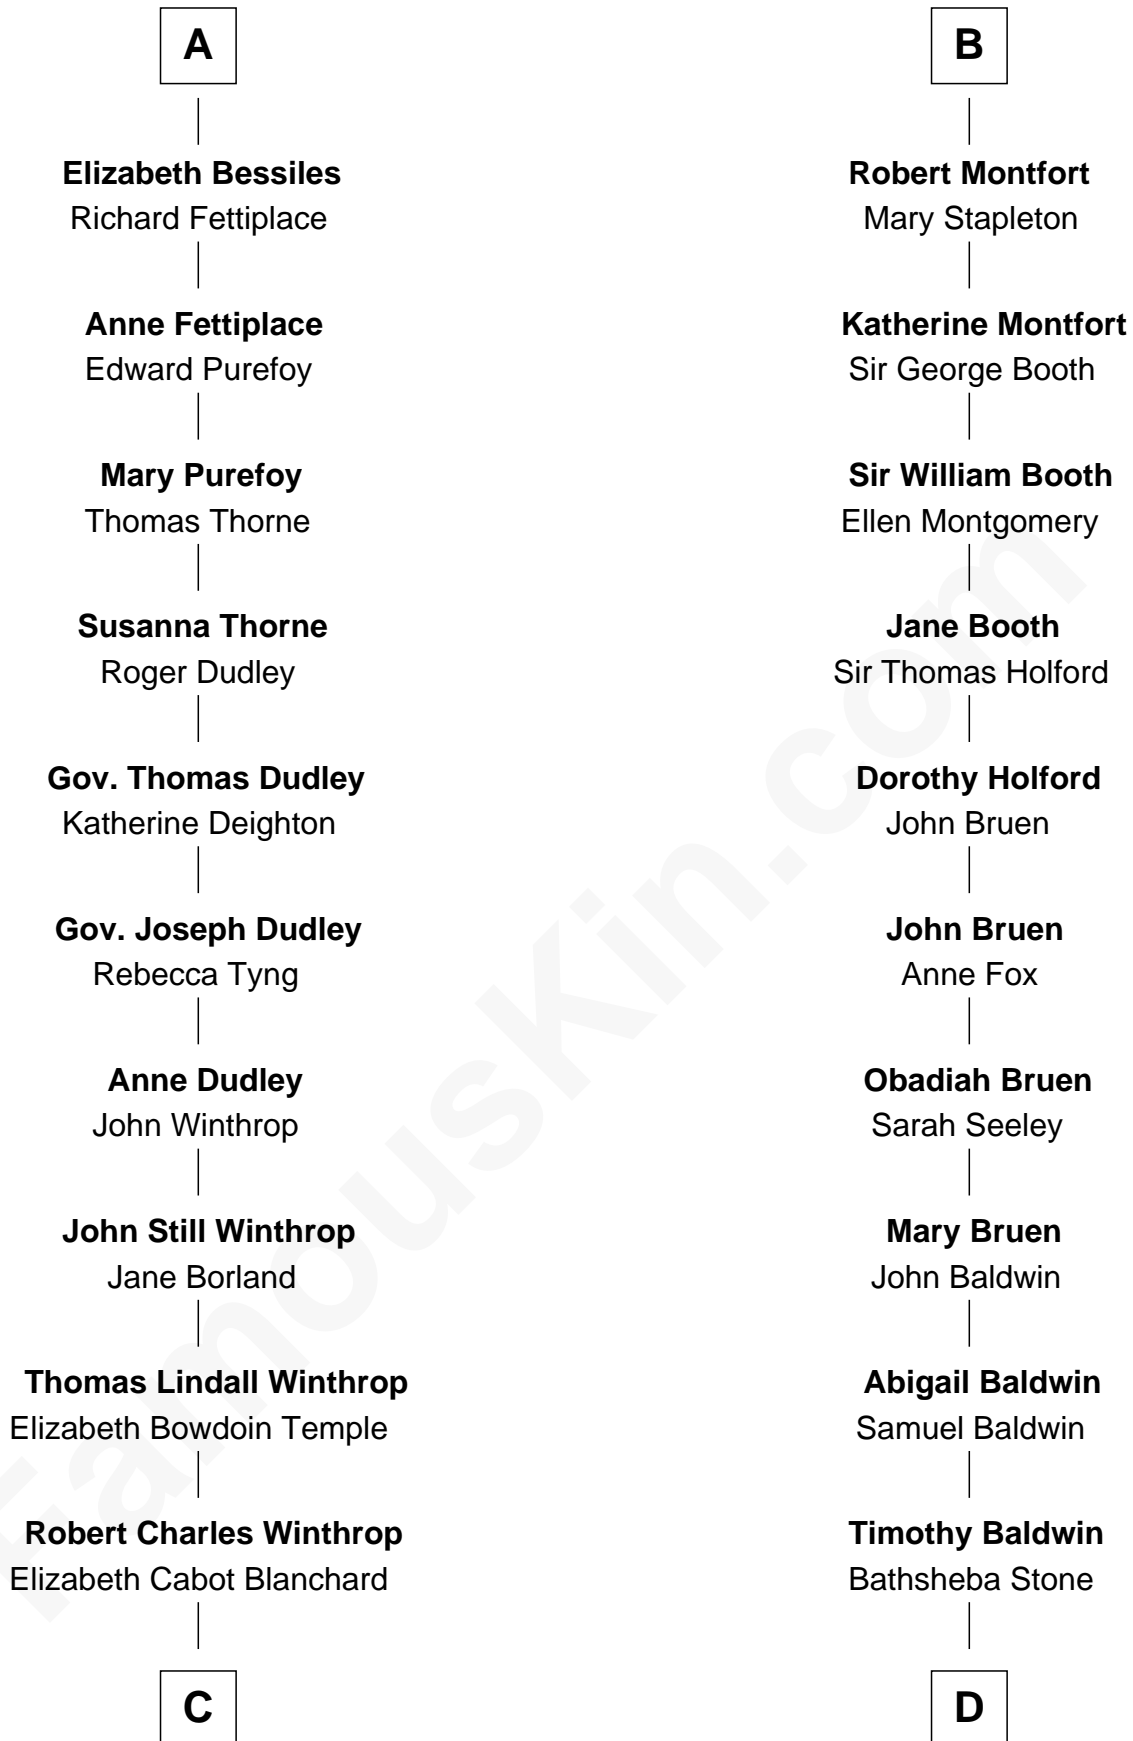

FamousKin.com

Relationship Chart of

John Kerry

68th U.S. Secretary of State

18th cousin 2 times removed of

Abraham Baldwin

Signer of the U.S. Constitution

C

Robert Charles Winthrop

Elizabeth Mason

Margaret Tyndal Winthrop

James Grant Forbes

Rosemary Isabel Forbes

Richard John Kerry

John Kerry

68th U.S. Secretary of State

D

Michael Baldwin

Lucy Dudley

Abraham Baldwin

Signer of the U.S. Constitution

FamousKin.com