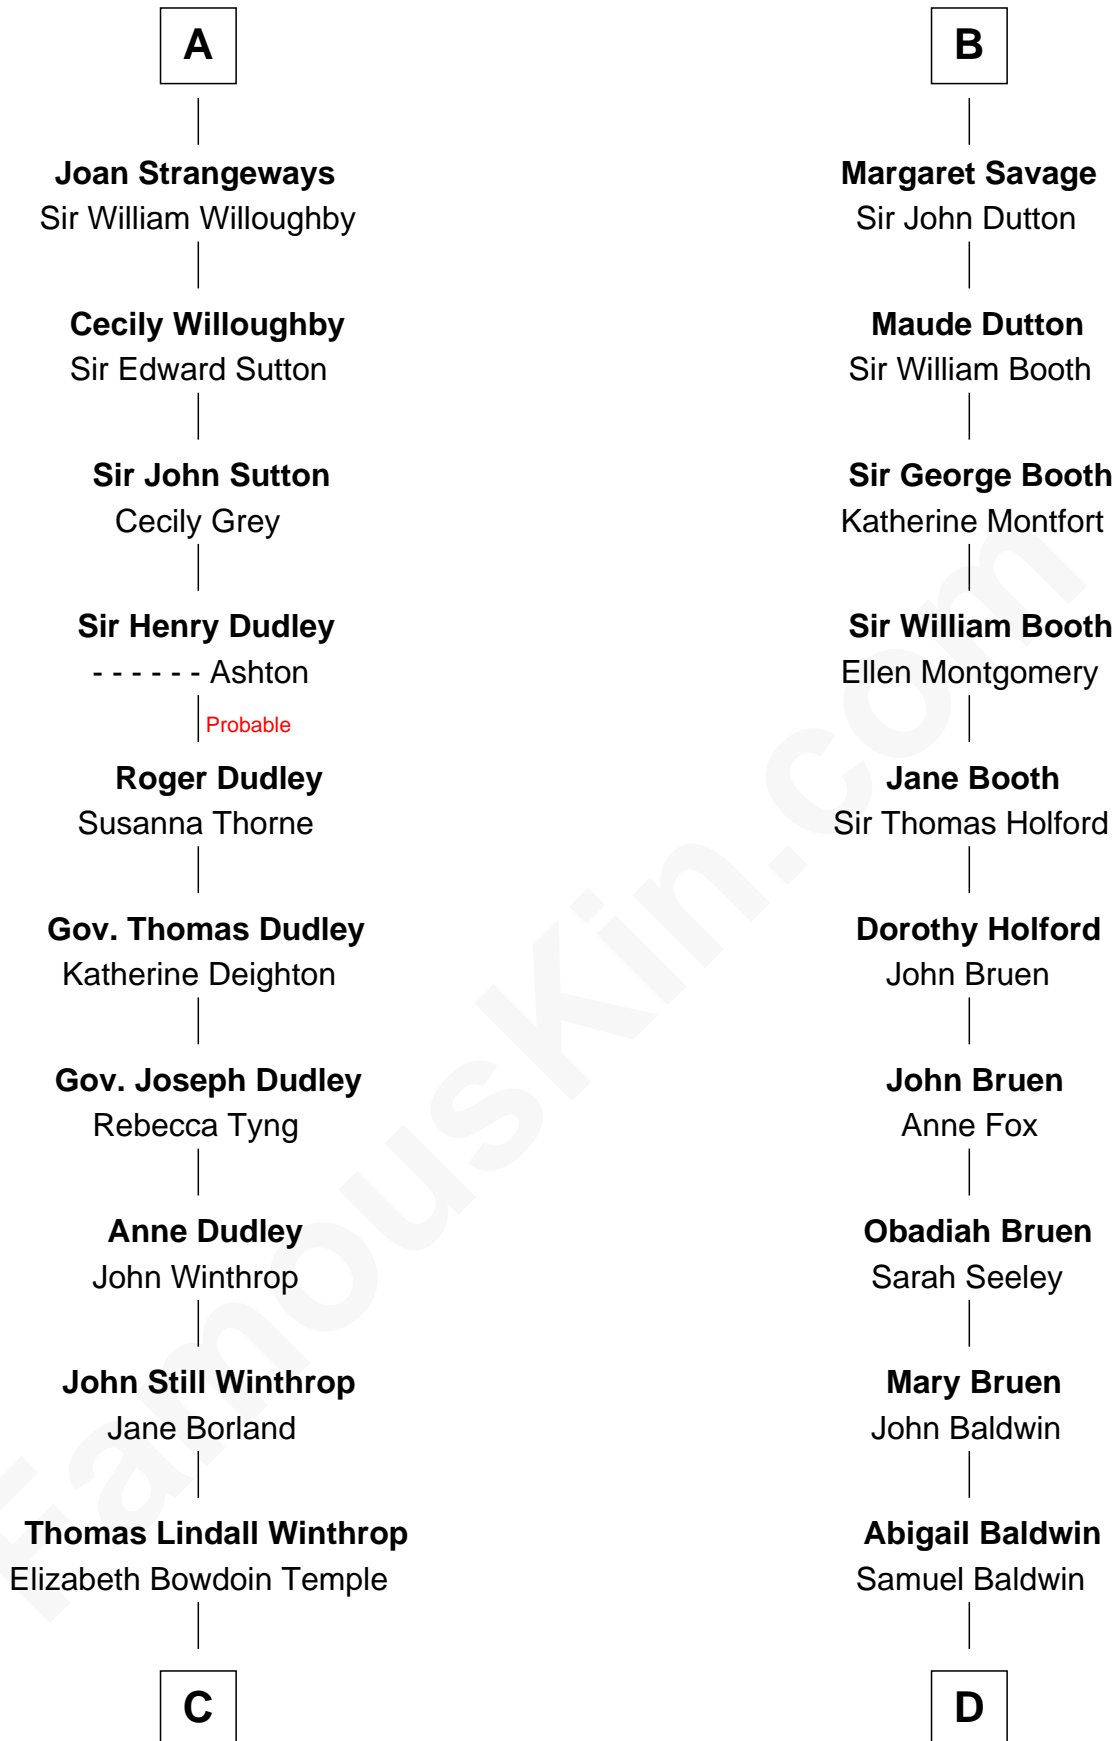

FamousKin.com Relationship Chart of

John Kerry

68th U.S. Secretary of State

19th cousin 2 times removed of

Abraham Baldwin

Signer of the U.S. Constitution

Roger la Zouche

Margaret Biset

C

Robert Charles Winthrop
Elizabeth Cabot Blanchard

Robert Charles Winthrop
Elizabeth Mason

Margaret Tyndal Winthrop
James Grant Forbes

Rosemary Isabel Forbes
Richard John Kerry

John Kerry
68th U.S. Secretary of State

D

Timothy Baldwin
Bathsheba Stone

Michael Baldwin
Lucy Dudley

Abraham Baldwin
Signer of the U.S. Constitution

FamousKin.com