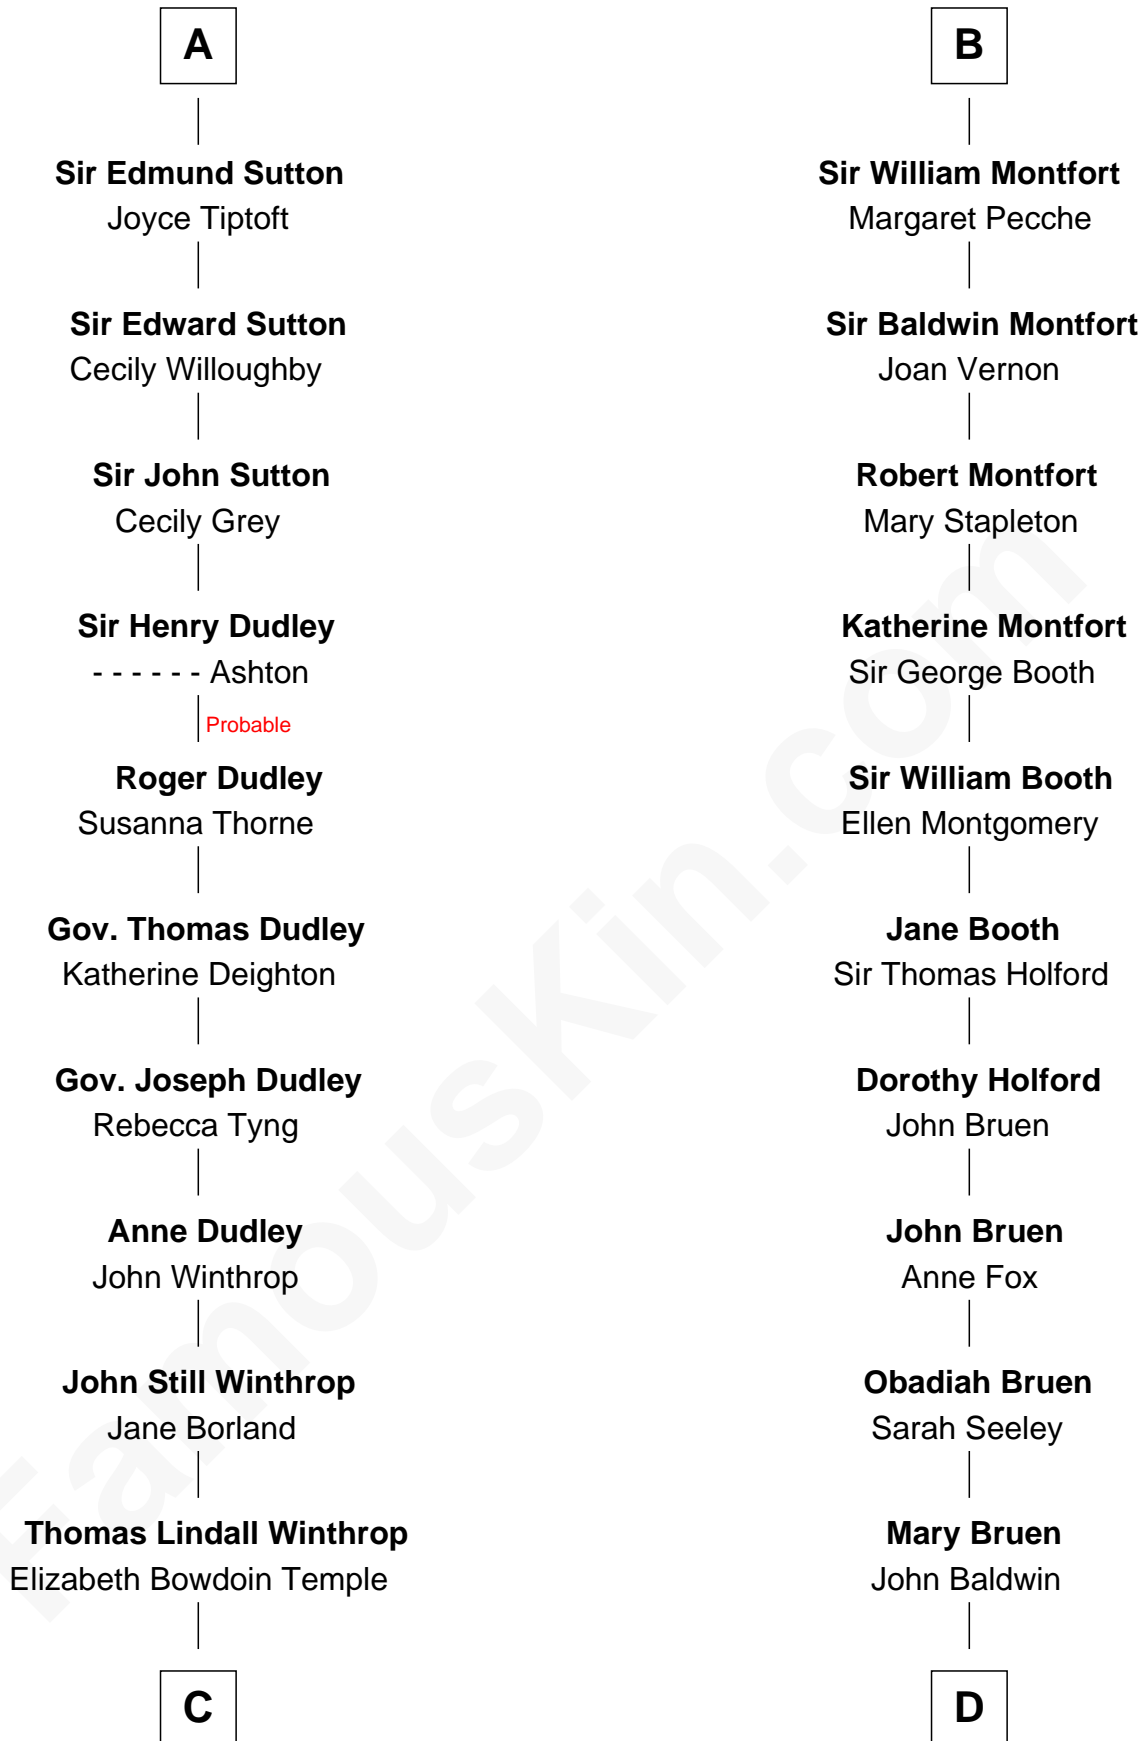

FamousKin.com

Relationship Chart of

John Kerry

68th U.S. Secretary of State

20th cousin 1 time removed of

Abraham Baldwin

Signer of the U.S. Constitution

Sir William Marshal

Isabel de Clare

C

Robert Charles Winthrop
Elizabeth Cabot Blanchard

Robert Charles Winthrop
Elizabeth Mason

Margaret Tyndal Winthrop
James Grant Forbes

Rosemary Isabel Forbes
Richard John Kerry

John Kerry
68th U.S. Secretary of State

D

Abigail Baldwin
Samuel Baldwin

Timothy Baldwin
Bathsheba Stone

Michael Baldwin
Lucy Dudley

Abraham Baldwin
Signer of the U.S. Constitution

FamousKin.com