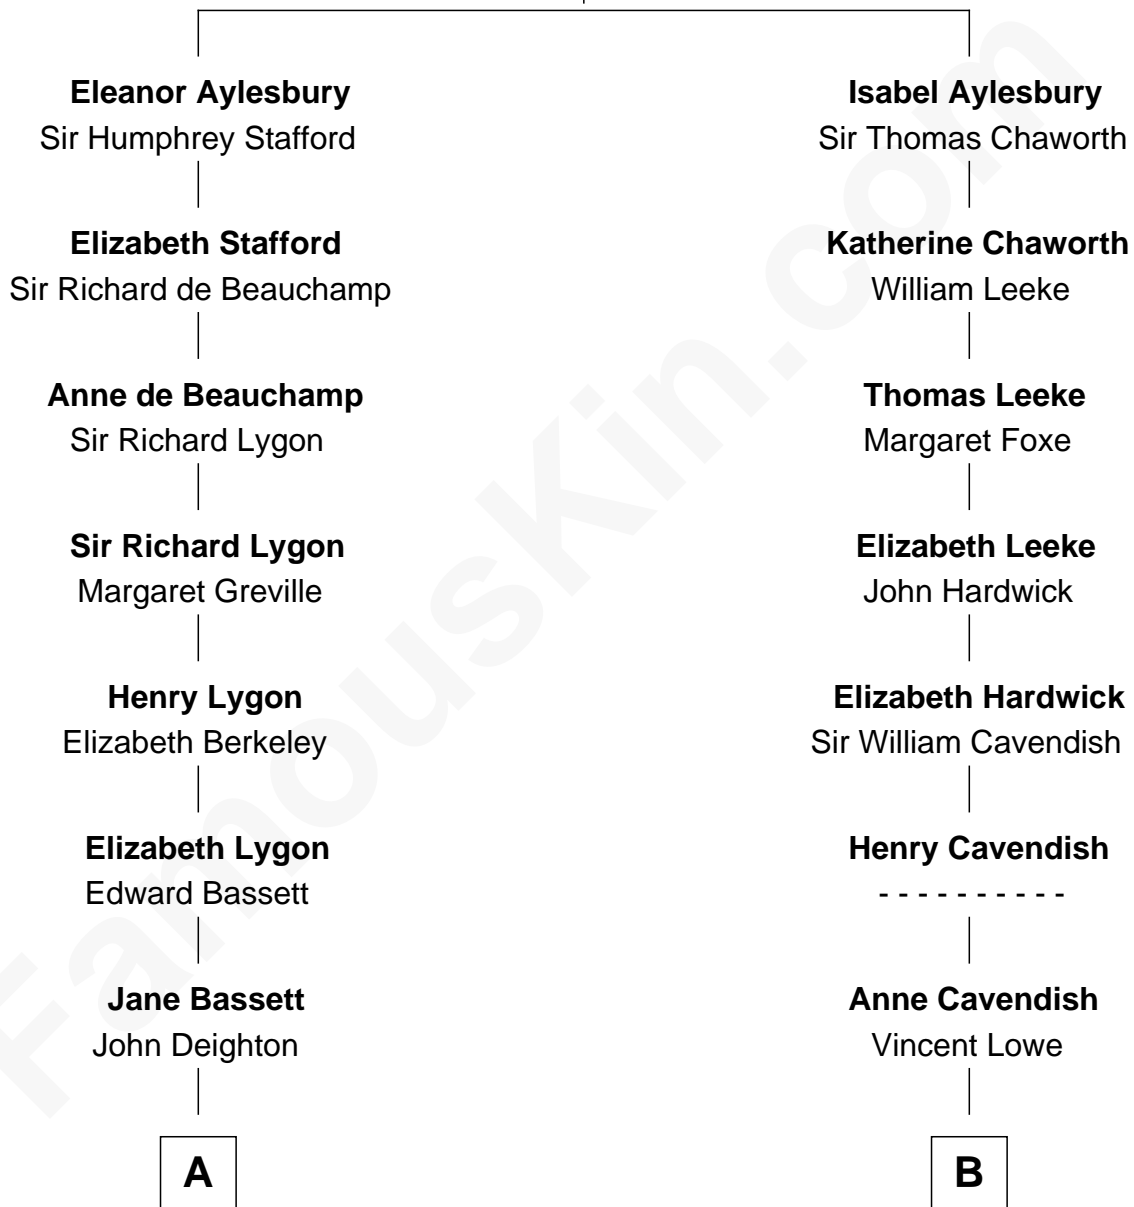

FamousKin.com

Relationship Chart of

John Kerry

68th U.S. Secretary of State

11th cousin 5 times removed of

Charles Carroll

Signer of the Declaration of Independence

Sir Thomas Aylesbury
Katherine Pabenham

A

Katherine Deighton
Gov. Thomas Dudley

Gov. Joseph Dudley
Rebecca Tyng

Anne Dudley
John Winthrop

John Still Winthrop
Jane Borland

Thomas Lindall Winthrop
Elizabeth Bowdoin Temple

Robert Charles Winthrop
Elizabeth Cabot Blanchard

Robert Charles Winthrop
Elizabeth Mason

Margaret Tyndal Winthrop
James Grant Forbes

Rosemary Isabel Forbes
Richard John Kerry

John Kerry
68th U.S. Secretary of State

B

Jane Lowe
Col. Henry Sewall

Nicholas Sewall
Susanna Burgess