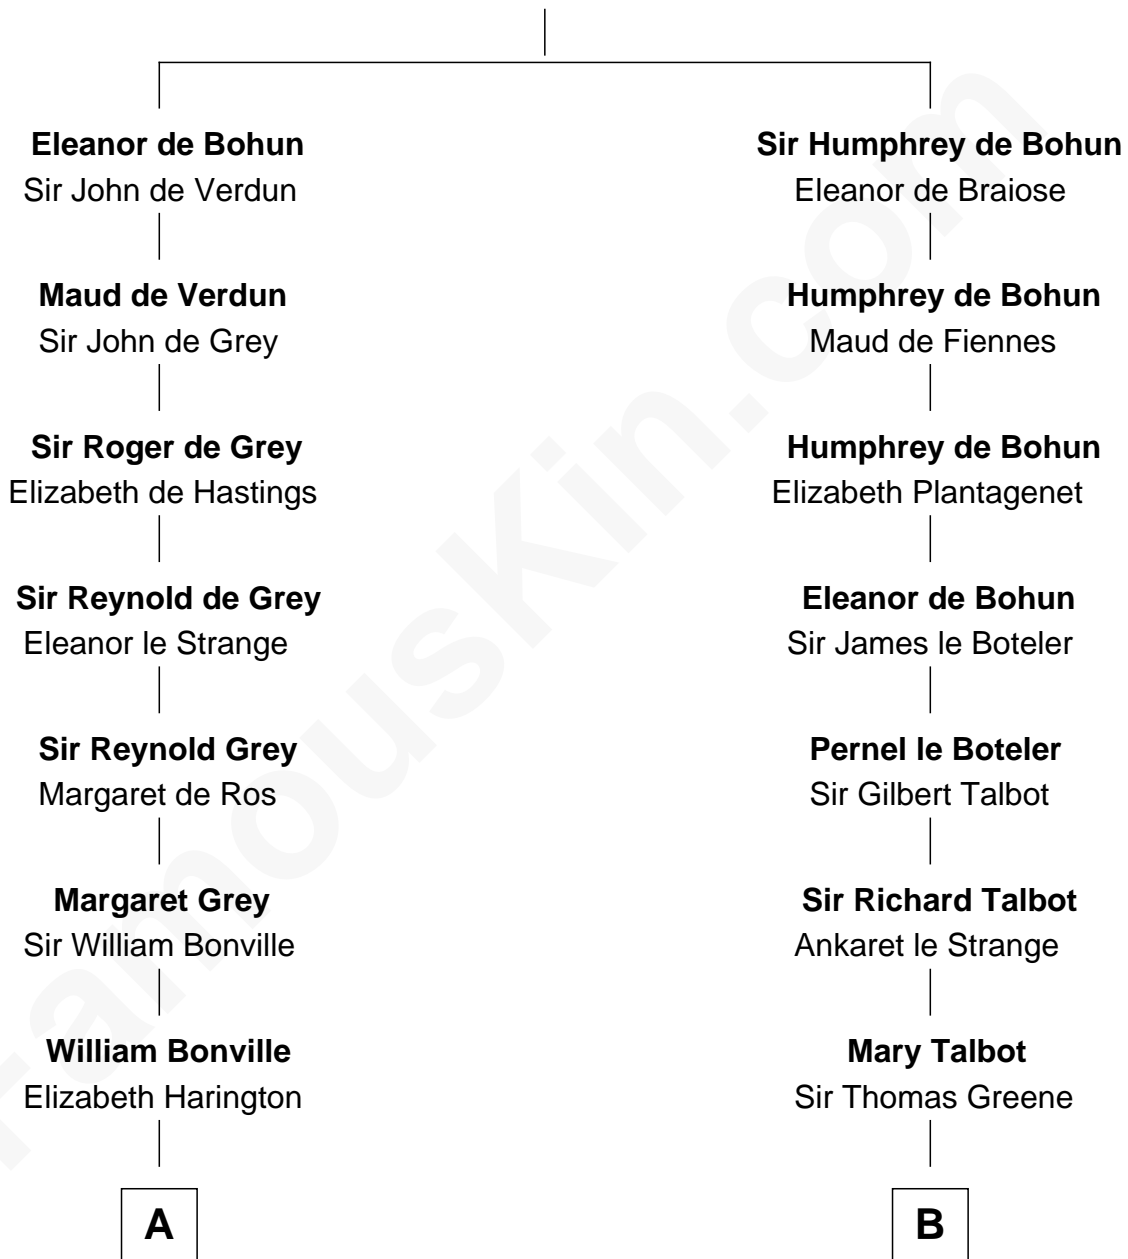

## Relationship Chart of

### John Kerry

68th U.S. Secretary of State

18th cousin 3 times removed of

### Daniel Carroll

Signer of the U.S. Constitution

**Sir Humphrey de Bohun**

Maud of Eu

**C**

**Robert Charles Winthrop**  
Elizabeth Cabot Blanchard

**Robert Charles Winthrop**  
Elizabeth Mason

**Margaret Tyndal Winthrop**  
James Grant Forbes