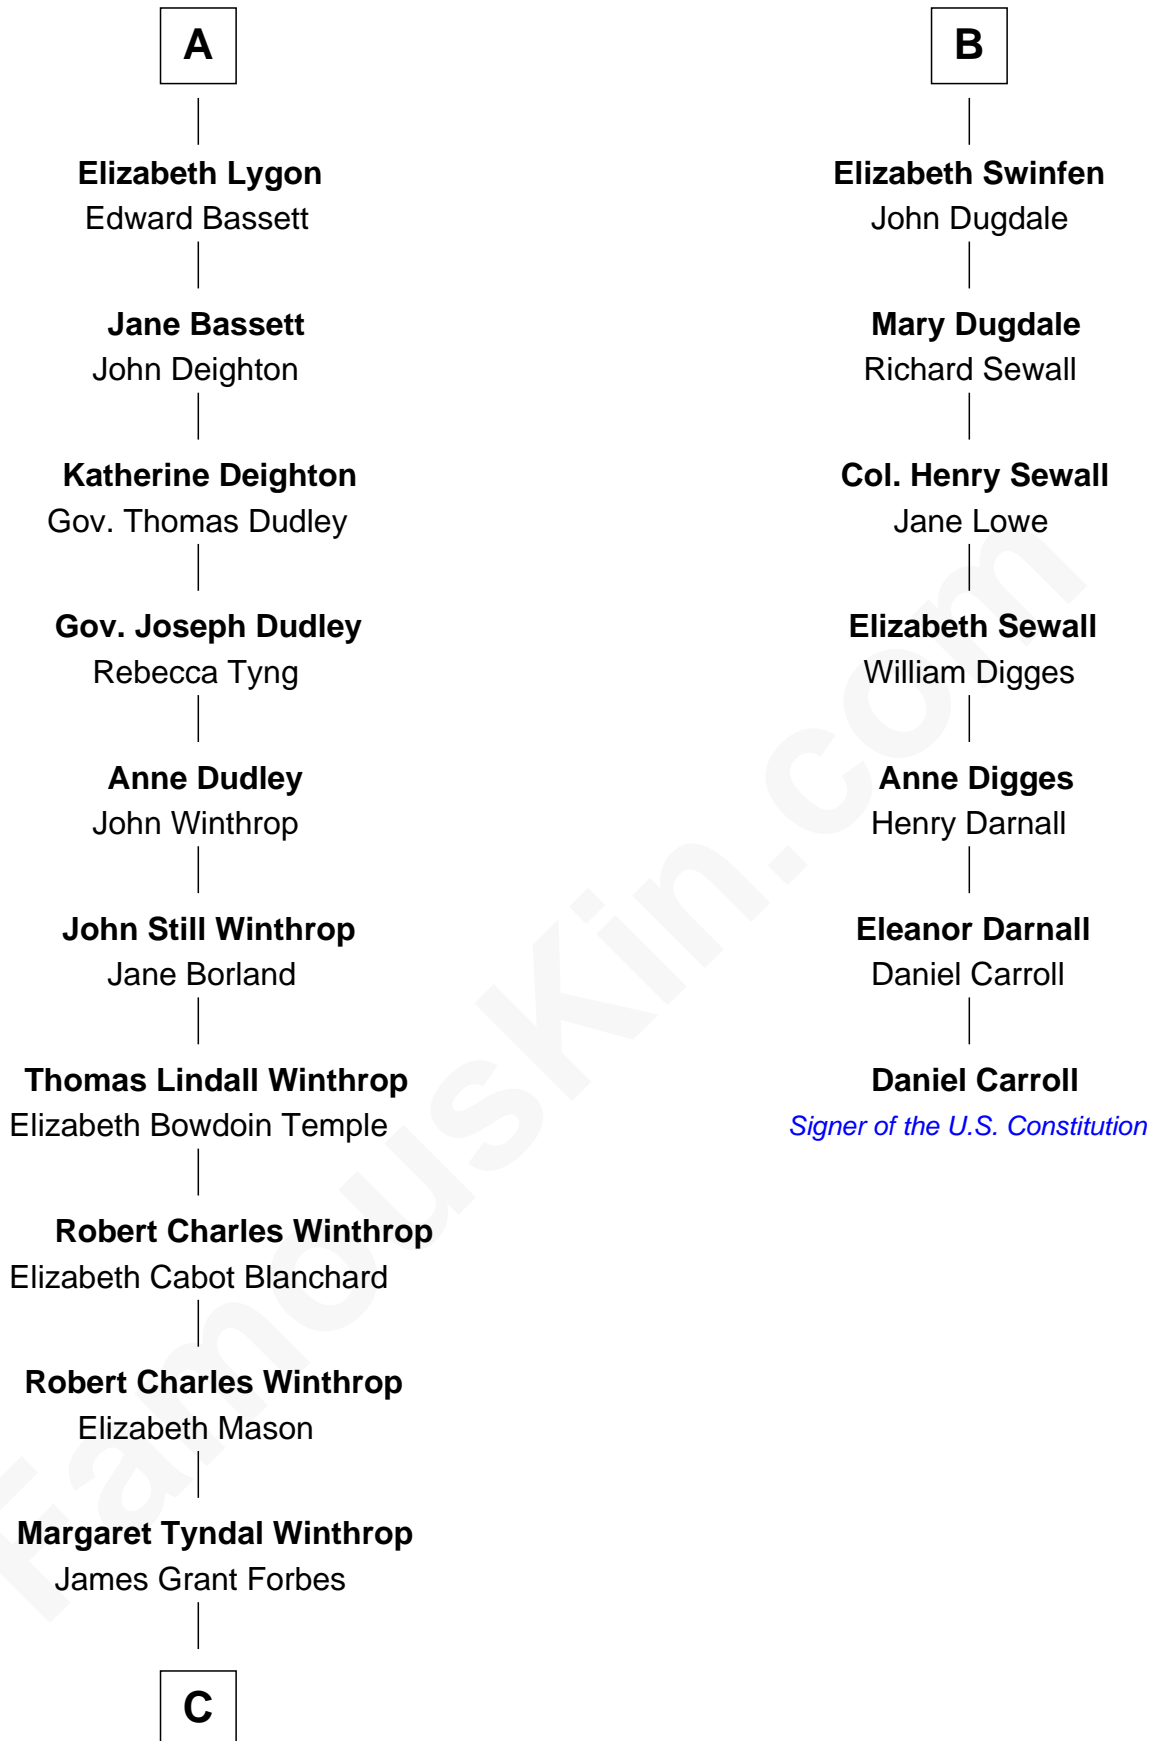

FamousKin.com Relationship Chart of

John Kerry

68th U.S. Secretary of State

13th cousin 5 times removed of

Daniel Carroll

Signer of the U.S. Constitution

C

—
Rosemary Isabel Forbes

Richard John Kerry

—
John Kerry

68th U.S. Secretary of State

FamousKin.com