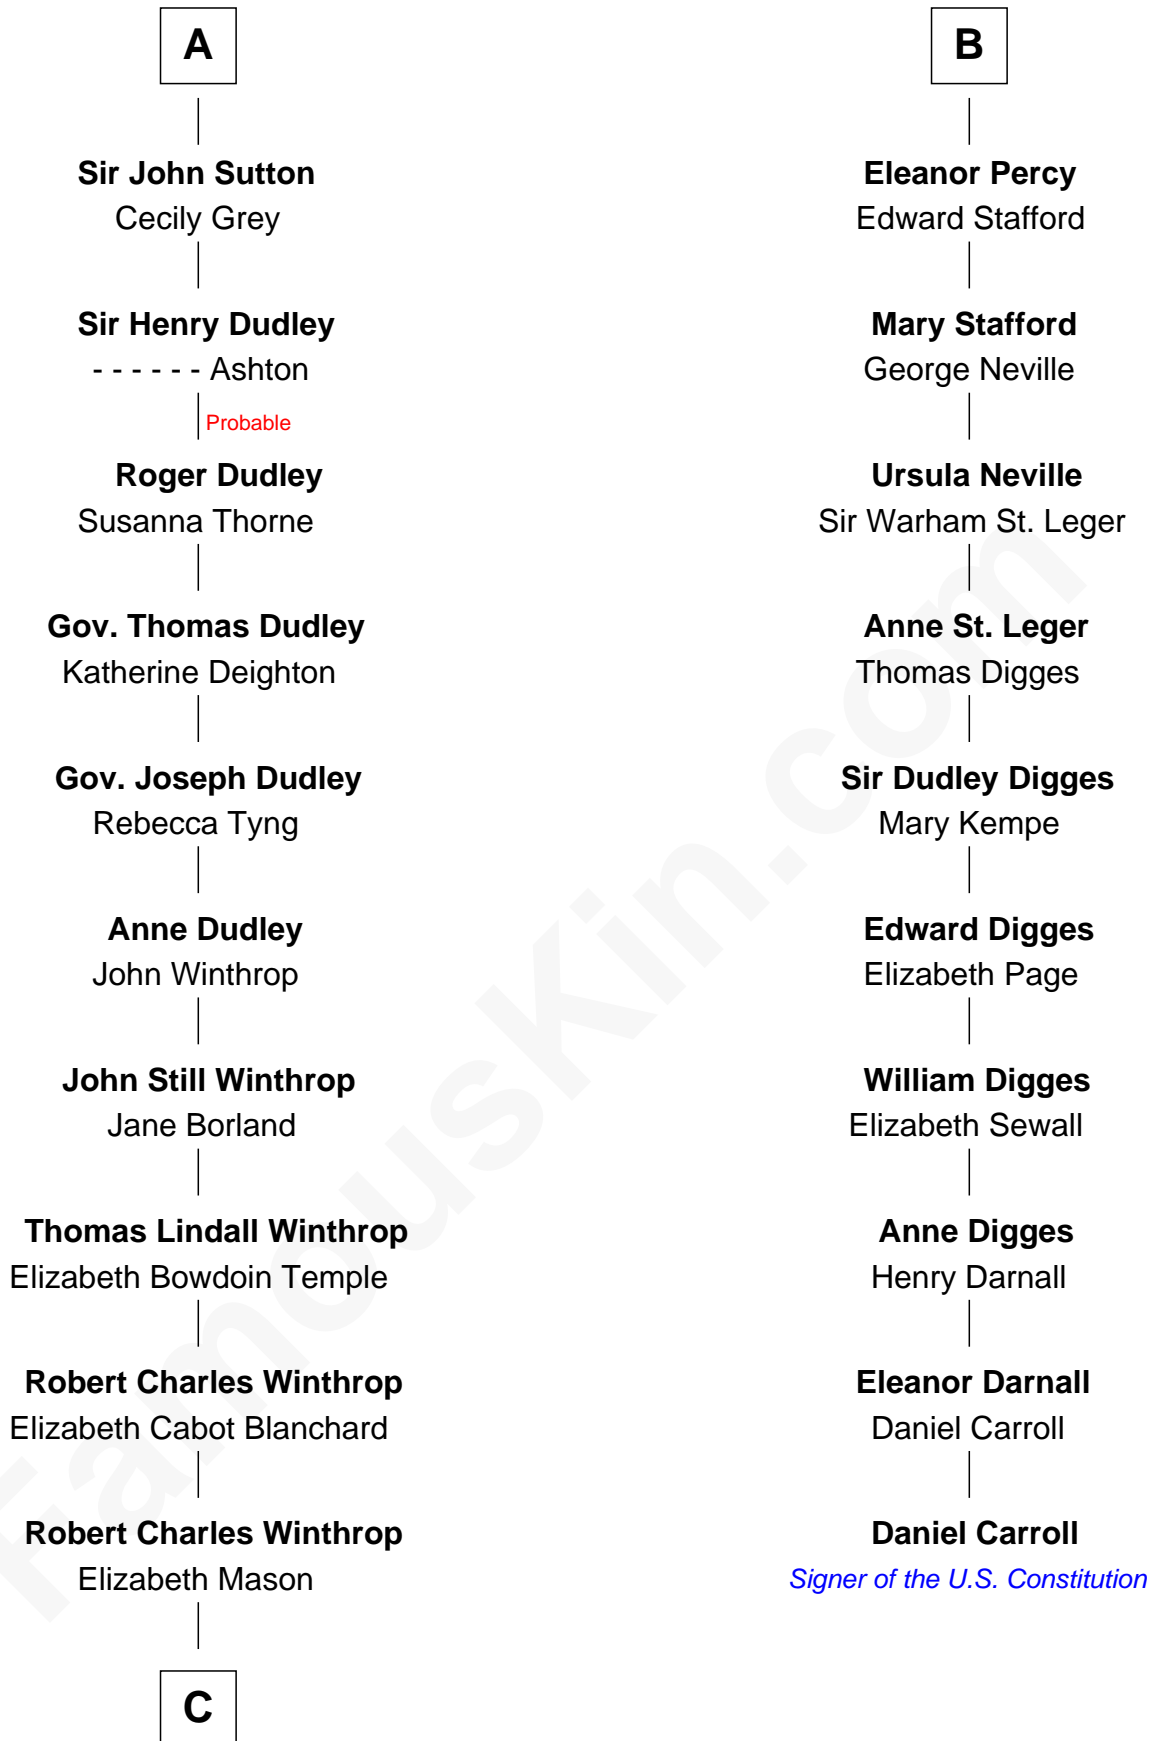

# FamousKin.com Relationship Chart of

**John Kerry**

*68th U.S. Secretary of State*

**16th cousin 3 times removed of**

**Daniel Carroll**

*Signer of the U.S. Constitution*

**Edmund Plantagenet**

Blanche of Artois

**C**

—  
**Margaret Tyndal Winthrop**

James Grant Forbes

—  
**Rosemary Isabel Forbes**

Richard John Kerry

—  
**John Kerry**

*68th U.S. Secretary of State*

FamousKin.com