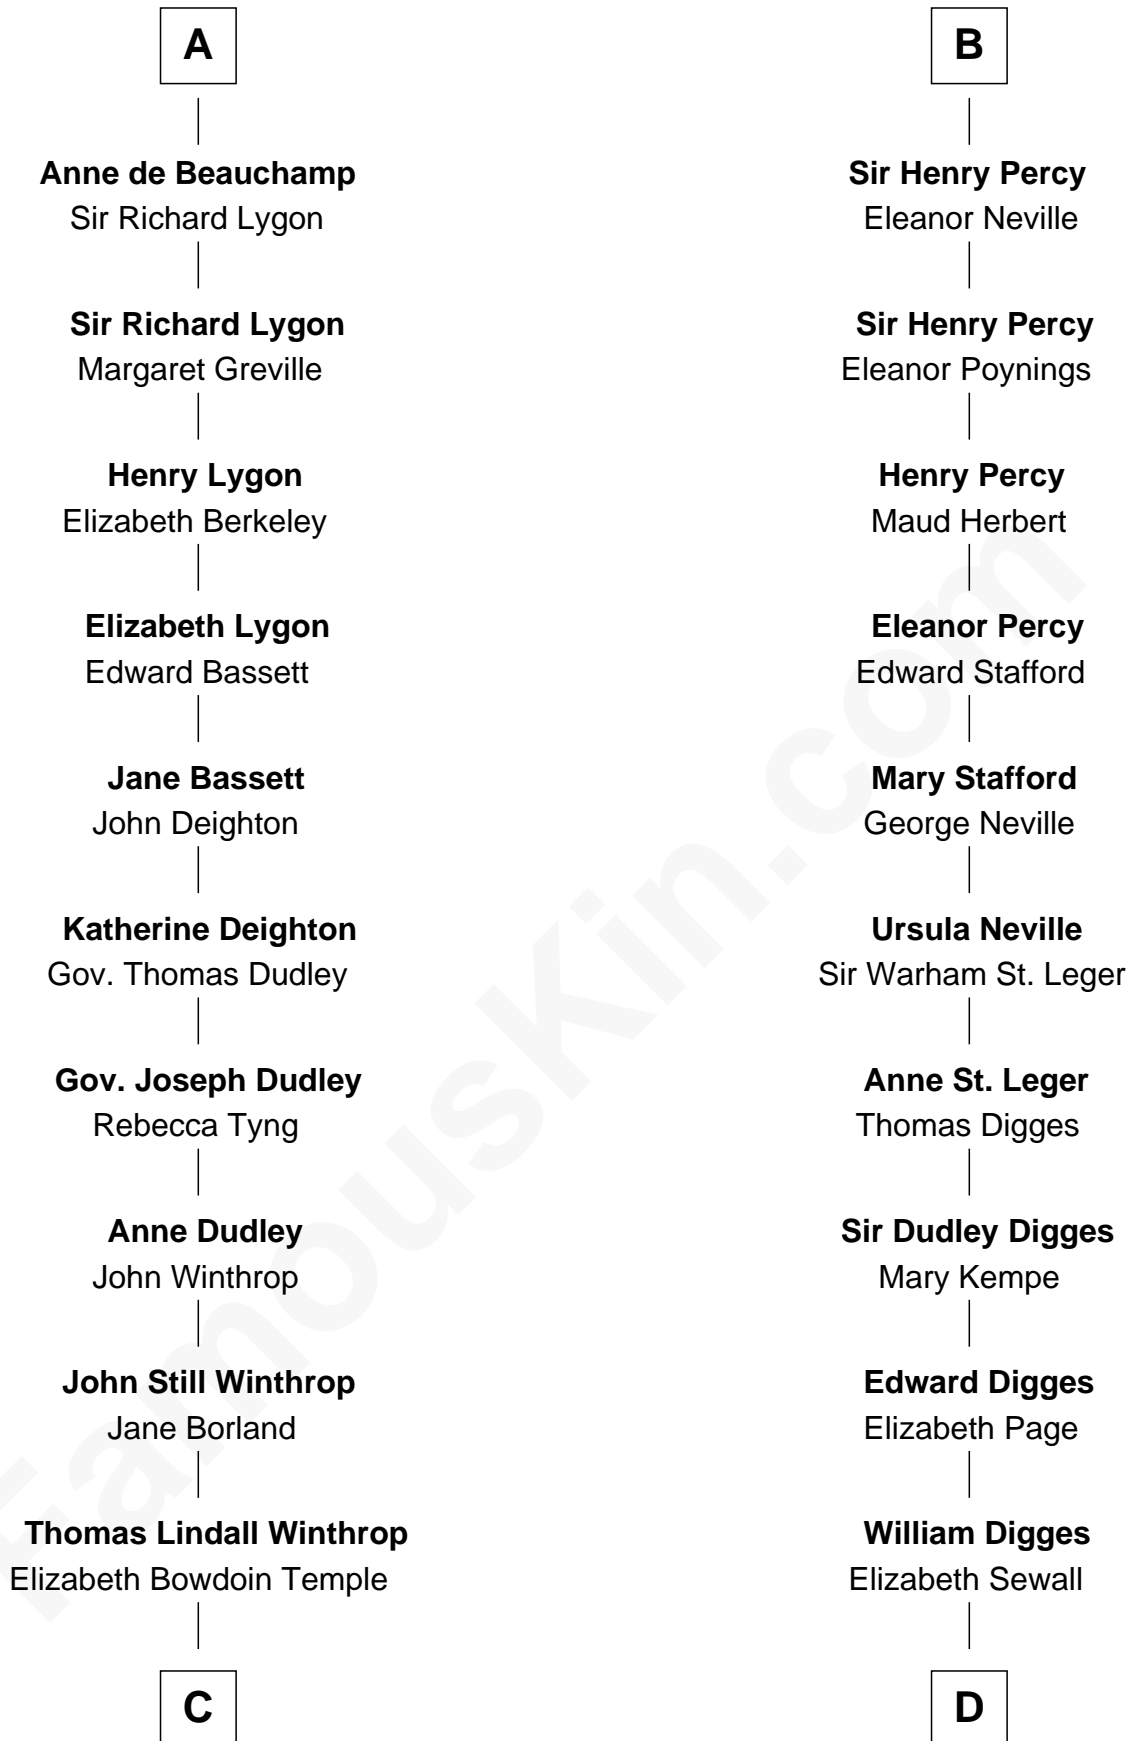

FamousKin.com

Relationship Chart of

John Kerry

68th U.S. Secretary of State

19th cousin 2 times removed of

Daniel Carroll

Signer of the U.S. Constitution

C

Robert Charles Winthrop
Elizabeth Cabot Blanchard

Robert Charles Winthrop
Elizabeth Mason

Margaret Tyndal Winthrop
James Grant Forbes

Rosemary Isabel Forbes
Richard John Kerry

John Kerry
68th U.S. Secretary of State