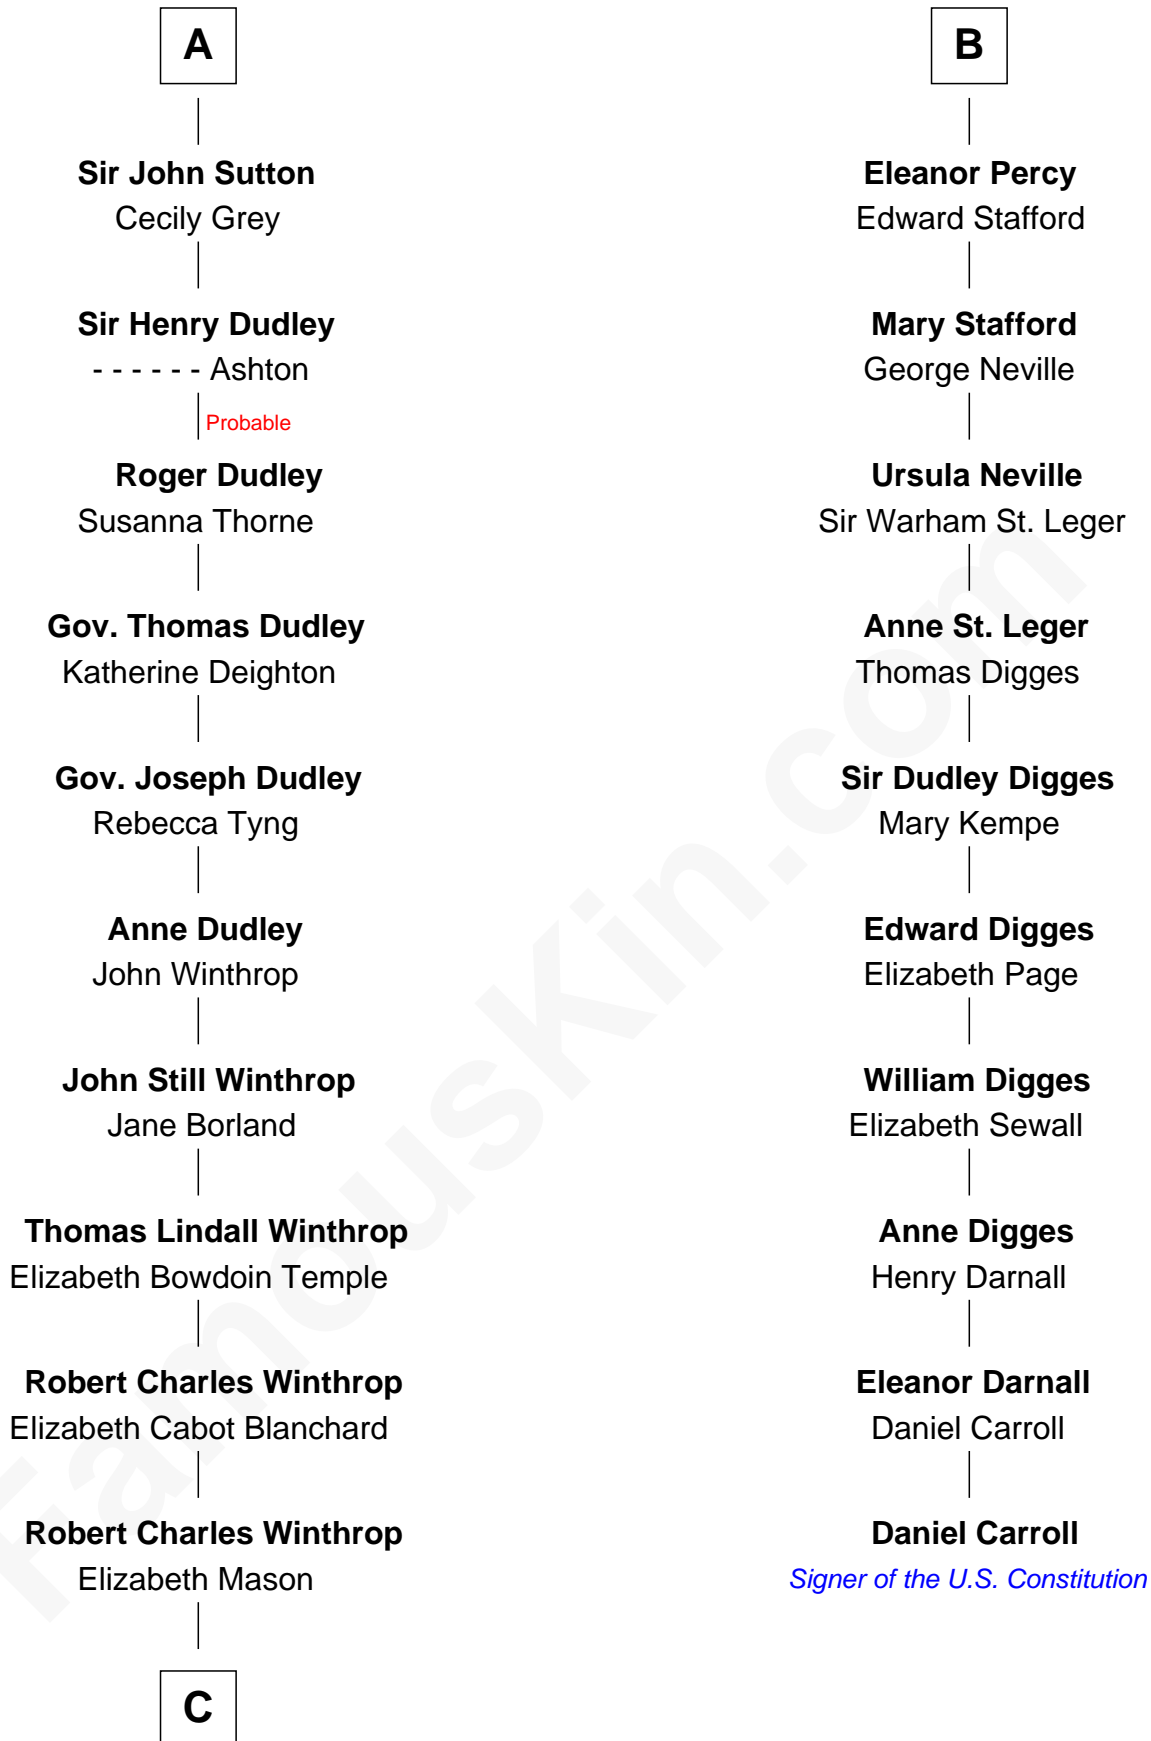

# FamousKin.com Relationship Chart of

**John Kerry**

*68th U.S. Secretary of State*

16th cousin 3 times removed of

**Daniel Carroll**

*Signer of the U.S. Constitution*

**Sir Patrick de Chaworth**

Isabella de Beauchamp

**C**

—  
**Margaret Tyndal Winthrop**

James Grant Forbes

—  
**Rosemary Isabel Forbes**

Richard John Kerry

—  
**John Kerry**

*68th U.S. Secretary of State*

FamousKin.com